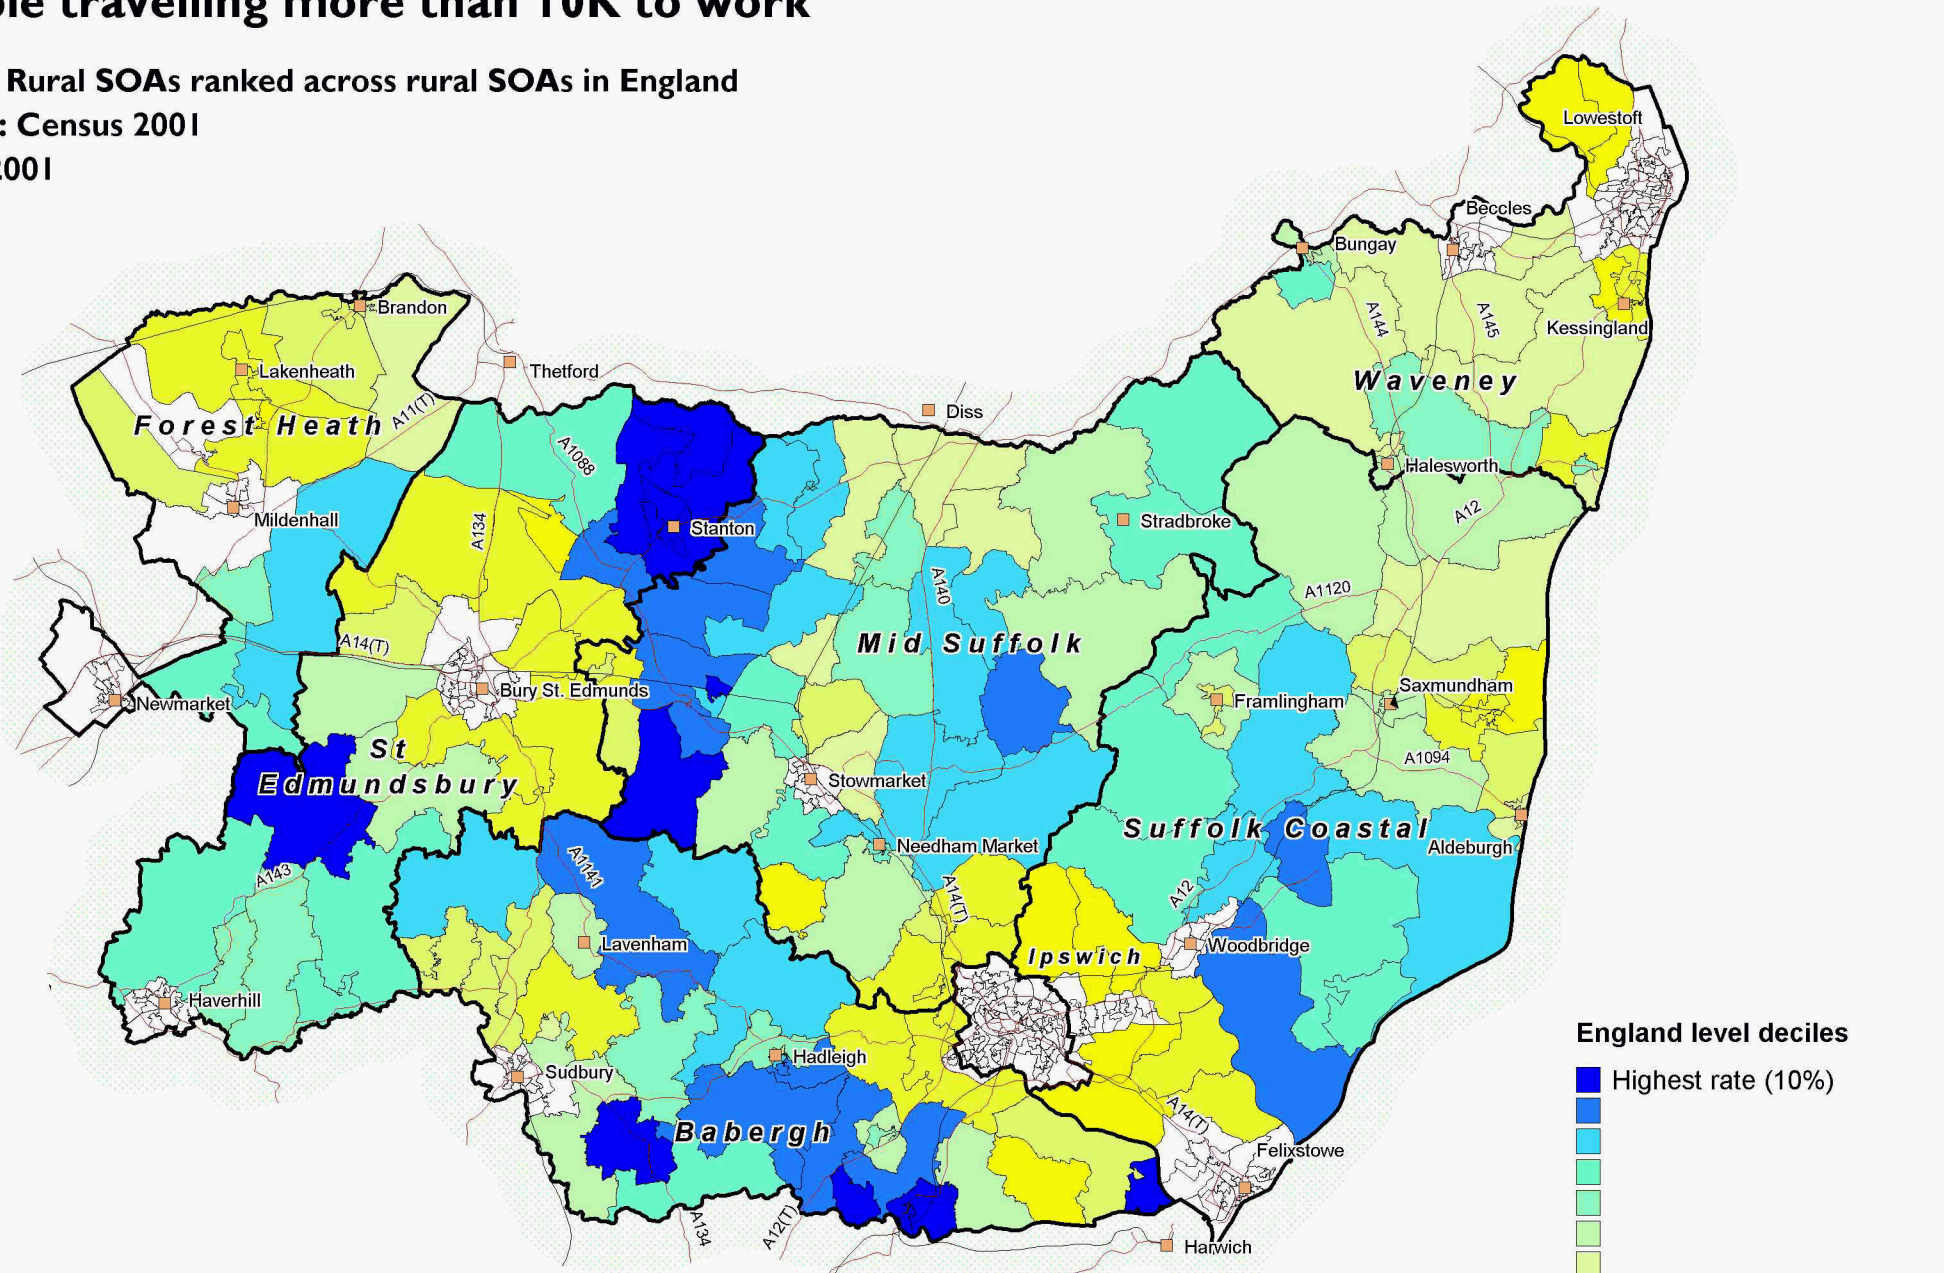

# People travelling more than 10K to work

Suffolk Rural SOAs ranked across rural SOAs in England

Source: Census 2001

Date: 2001

SOAs are Super Output Areas, a statistical geography developed for the Census

Source: Census 2001. Crown copyright.

Suffolk County Council Licence 100023395

Crown copyright material is reproduced with permission of the controller of HMSO.

The colours on this map show 'England level deciles', based on the ranking of areas across England