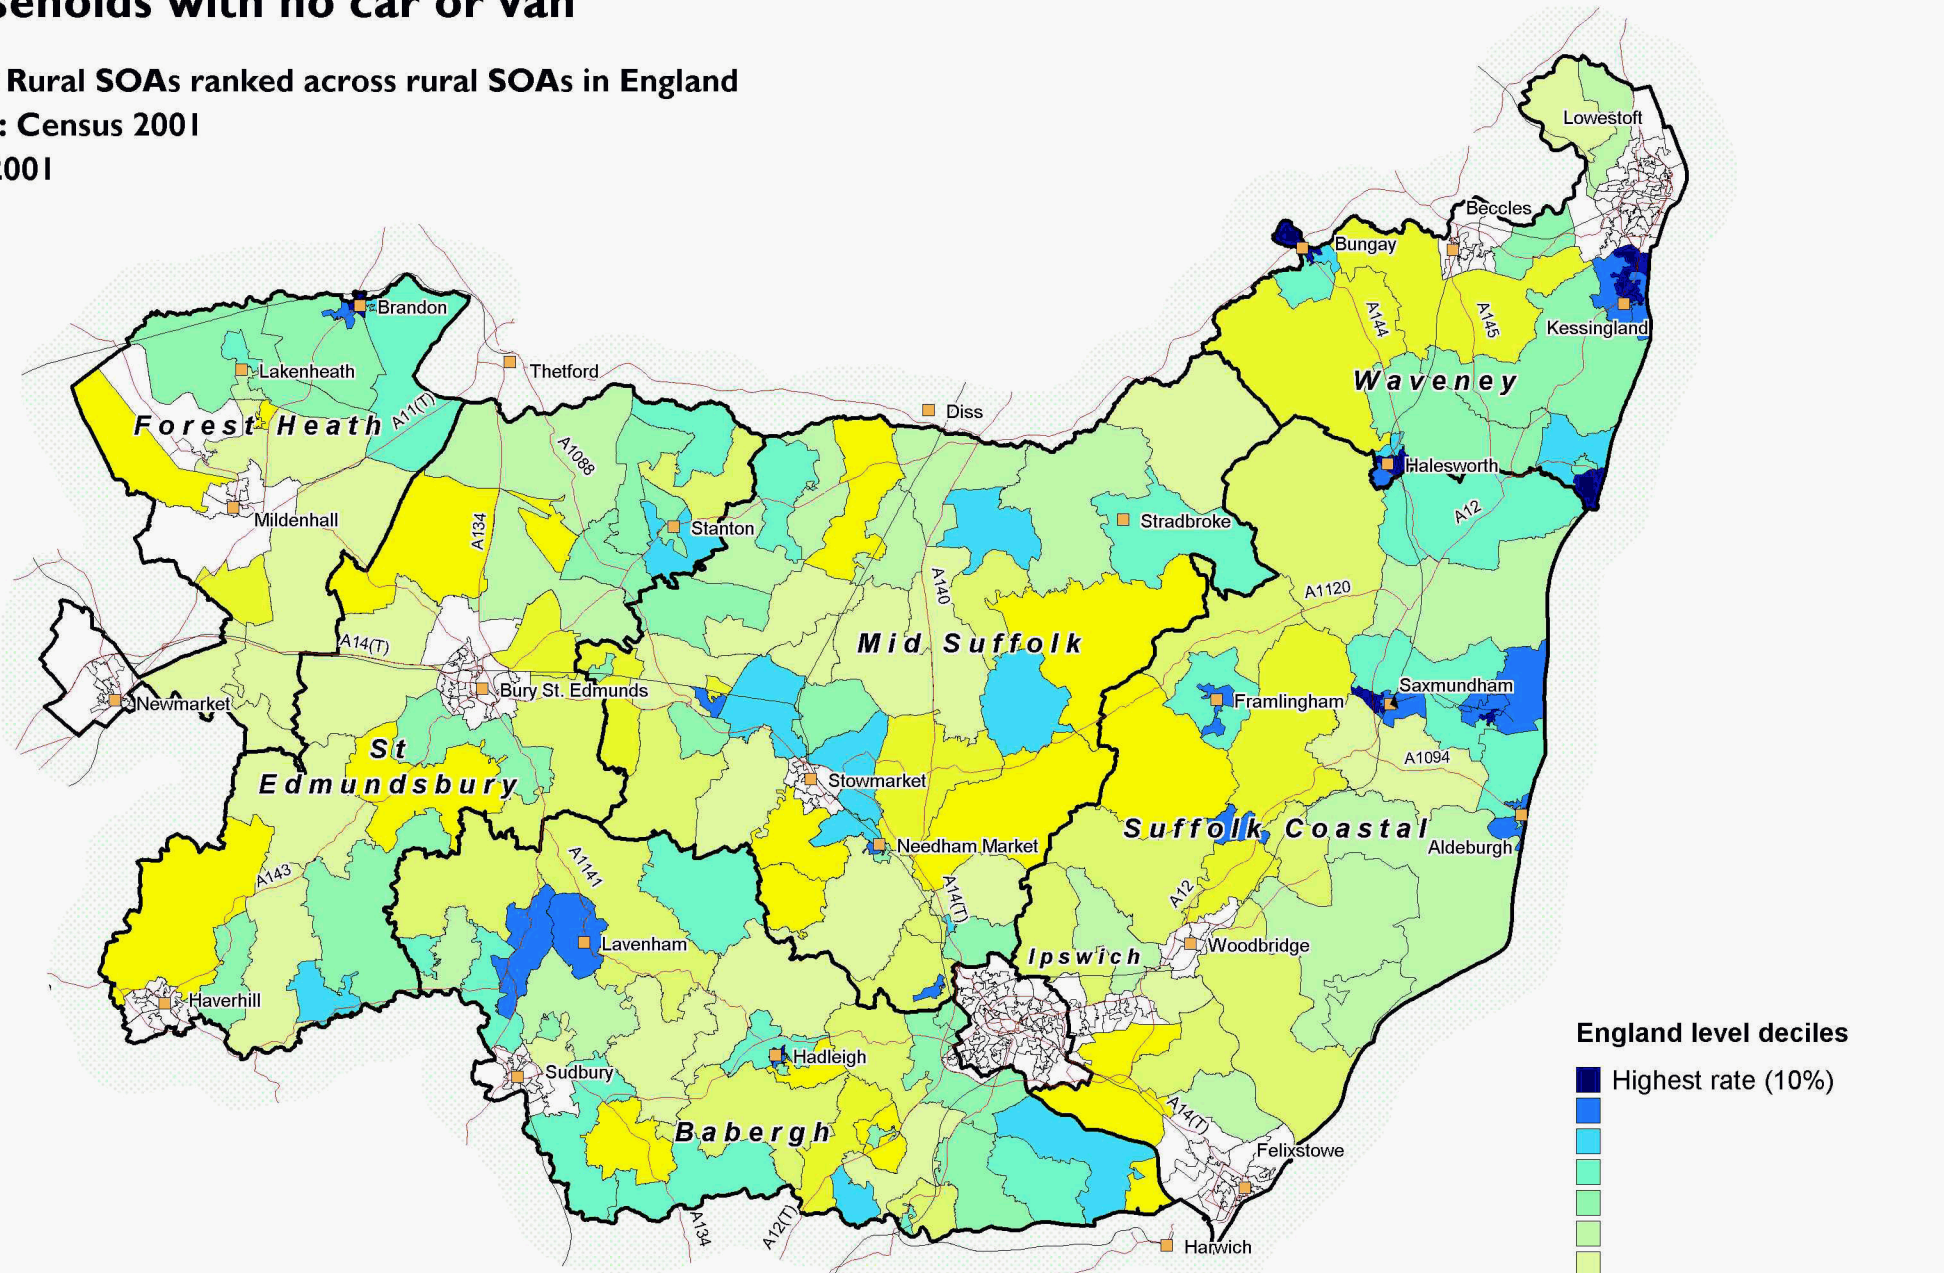

Households with no car or van

Suffolk Rural SOAs ranked across rural SOAs in England

Source: Census 2001

Date: 2001

England level deciles

■ Highest rate (10%)

■

■

■

■

■

■

■ Lowest rate (10%)

□ Missing / suppressed data

SOAs are Super Output Areas, a statistical geography developed for the Census

Source: Census 2001. Crown copyright.

Suffolk County Council Licence 100023395

Crown copyright material is reproduced with permission of the controller of HMSO.

The colours on this map show 'England level deciles', based on the ranking of areas across England