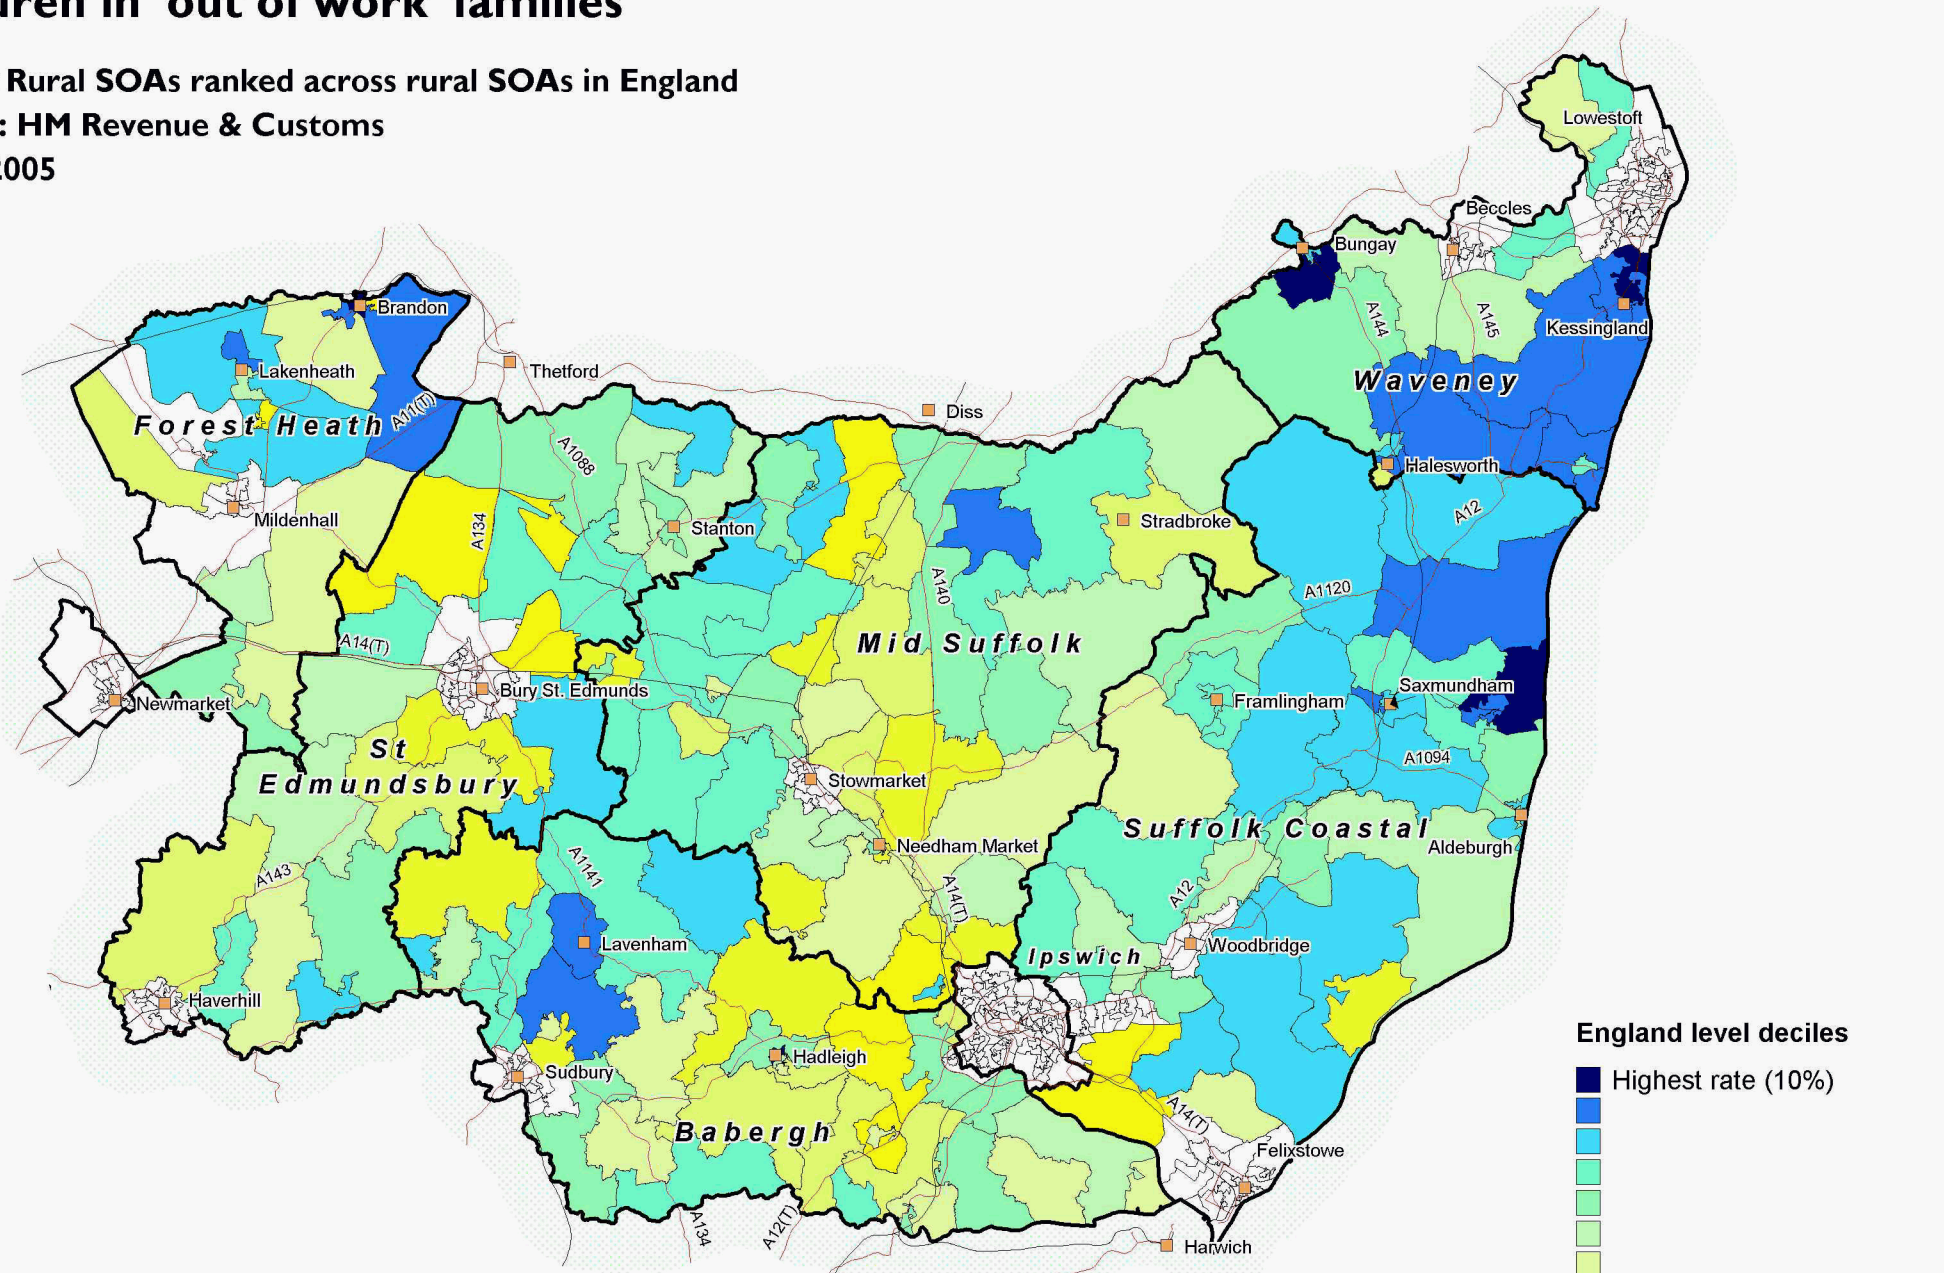

Children in 'out of work' families

Suffolk Rural SOAs ranked across rural SOAs in England

Source: HM Revenue & Customs

Date: 2005

England level deciles

- Highest rate (10%)
-
-
-
-
-
-
- Lowest rate (10%)
- Missing / suppressed data

SOAs are Super Output Areas, a statistical geography developed for the Census

Source: HM Revenue & Customs. Crown copyright.

Suffolk County Council Licence 100023395

Crown copyright material is reproduced with permission of the controller of HMSO.

The colours on this map show 'England level deciles', based on the ranking of areas across England

Produced by Oxford Consultants for Social Inclusion, www.oci.co.uk, September 2007