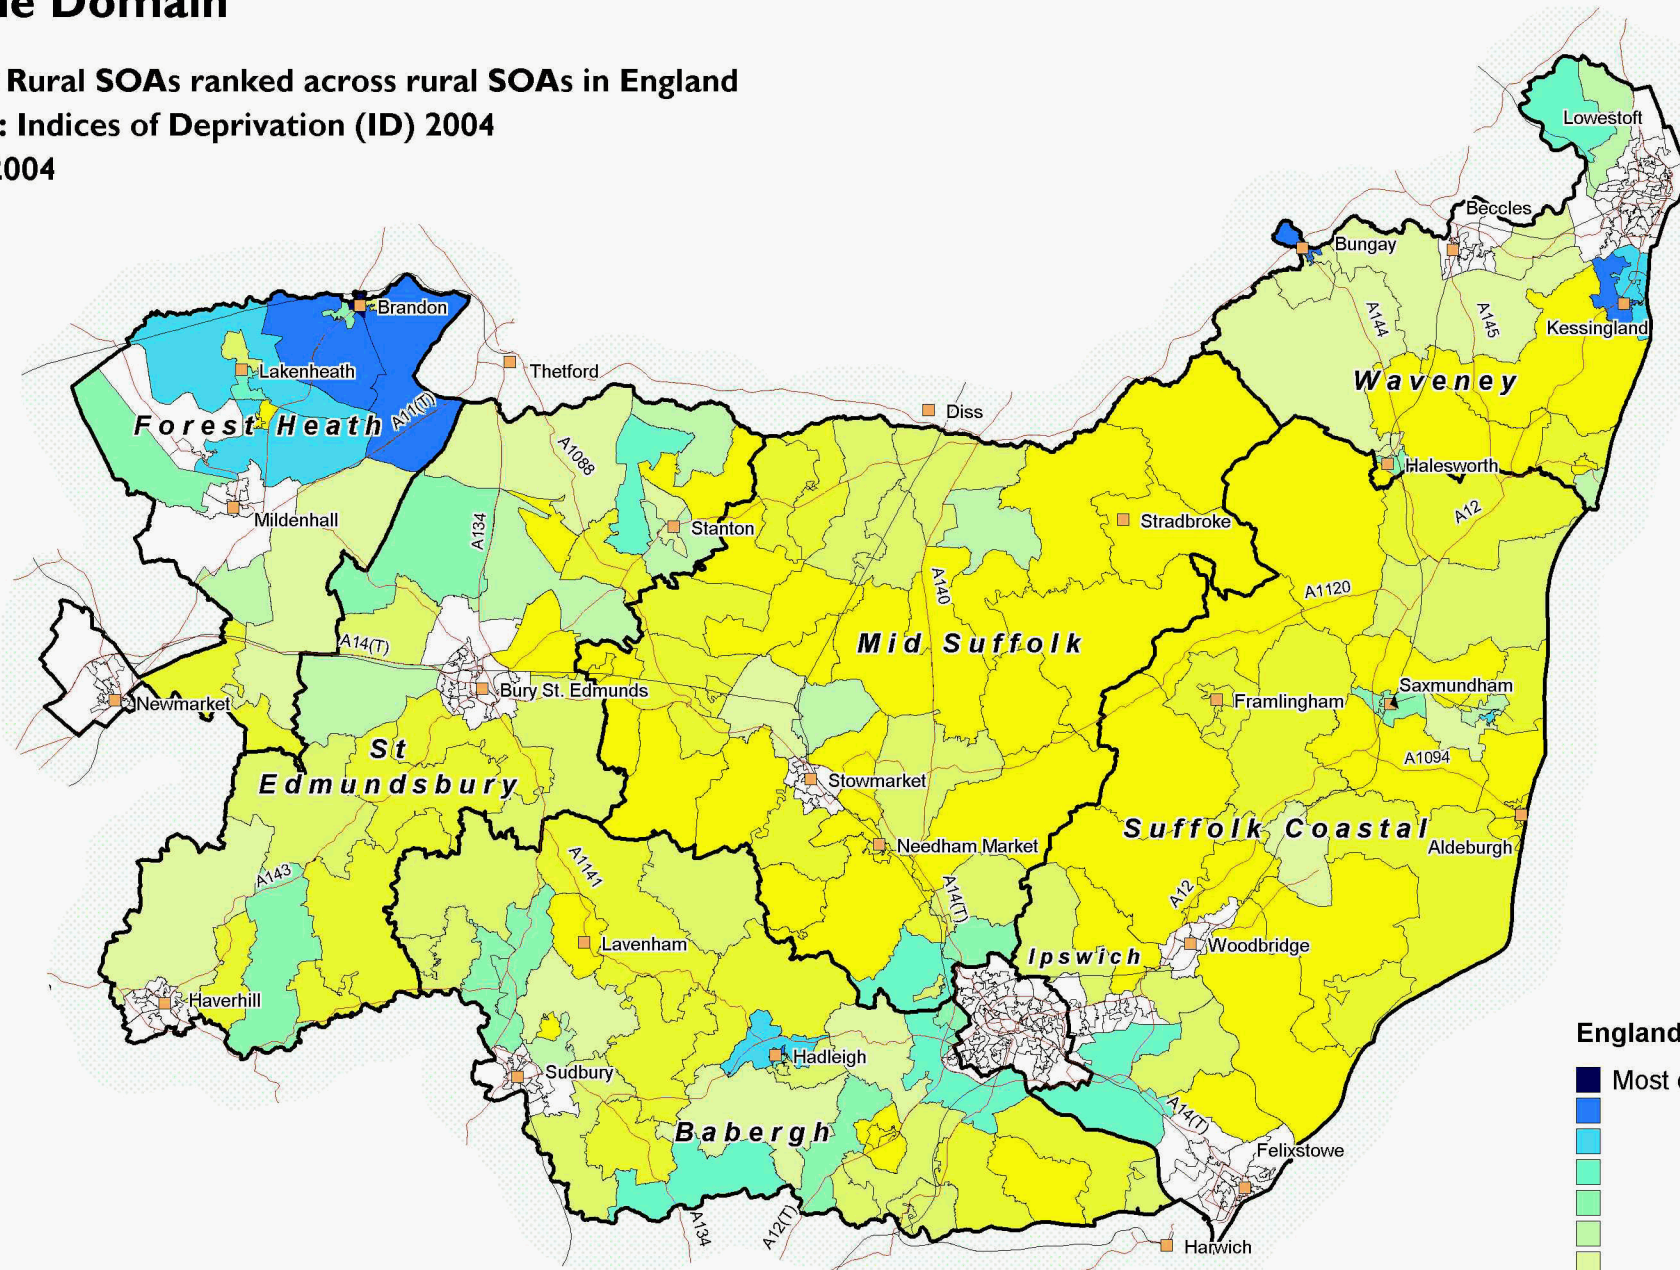

Crime Domain

Suffolk Rural SOAs ranked across rural SOAs in England

Source: Indices of Deprivation (ID) 2004

Date: 2004

England level deciles

SOAs are Super Output Areas, a statistical geography developed for the Census

Source: Indices of Deprivation (ID) 2004: ODPM. Crown copyright.

Suffolk County Council Licence 100023395

Crown copyright material is reproduced with permission of the controller of HMSO.

The colours on this map show 'England level deciles', based on the ranking of areas across England