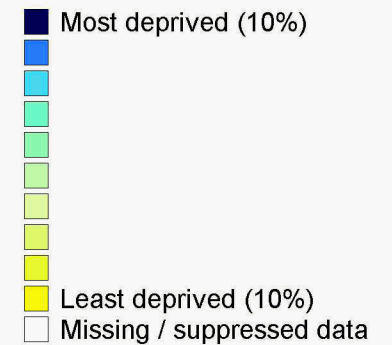

Crime Domain

Suffolk Rural SOAs ranked across rural SOAs in England

Source: Indices of Deprivation (ID) 2004

Date: 2004

England level deciles

SOAs are Super Output Areas, a statistical geography developed for the Census

Source: Indices of Deprivation (ID) 2004: ODPM. Crown copyright.

Suffolk County Council Licence 100023395

Crown copyright material is reproduced with permission of the controller of HMSO.

The colours on this map show 'England level deciles', based on the ranking of areas across England