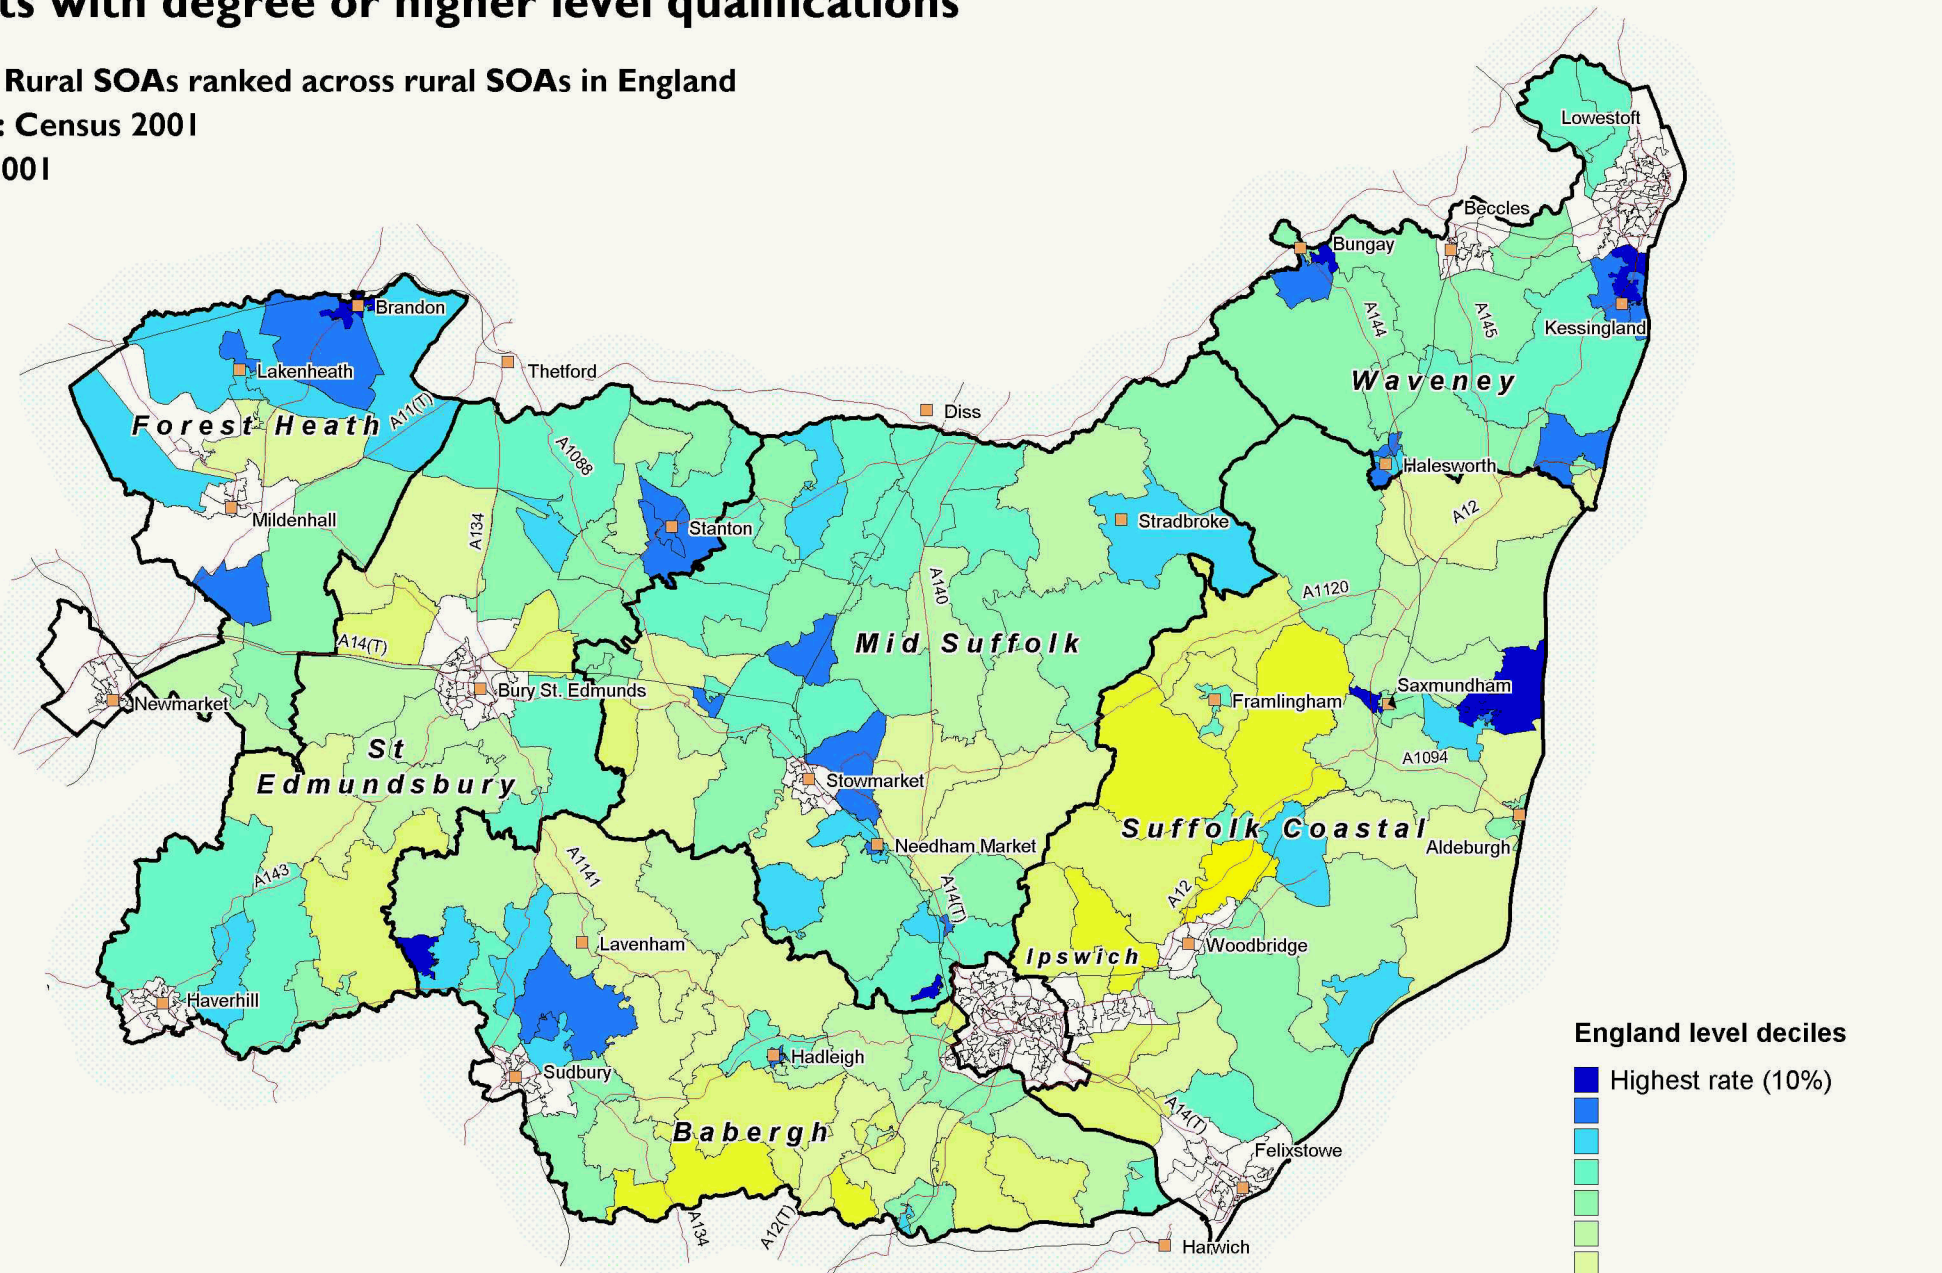

Adults with degree or higher level qualifications

Suffolk Rural SOAs ranked across rural SOAs in England

Source: Census 2001

Date: 2001

England level deciles

- Highest rate (10%)
-
-
-
- Lowest rate (10%)
- Missing / suppressed data

SOAs are Super Output Areas, a statistical geography developed for the Census

Source: Census 2001. Crown copyright.

Suffolk County Council Licence 100023395

Crown copyright material is reproduced with permission of the controller of HMSO.

The colours on this map show 'England level deciles', based on the ranking of areas across England

Produced by Oxford Consultants for Social Inclusion, www.oci.co.uk, September 2007