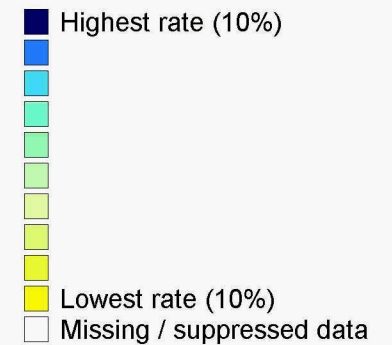

# Disability Allowance claimants

Suffolk Rural SOAs ranked across rural SOAs in England

Source: Department of Work and Pensions (DWP)

Date: 2006

England level deciles

SOAs are Super Output Areas, a statistical geography developed for the Census

Source: Department of Work and Pensions (DWP). Crown copyright.

Suffolk County Council Licence 100023395

Crown copyright material is reproduced with permission of the controller of HMSO.

The colours on this map show 'England level deciles', based on the ranking of areas across England