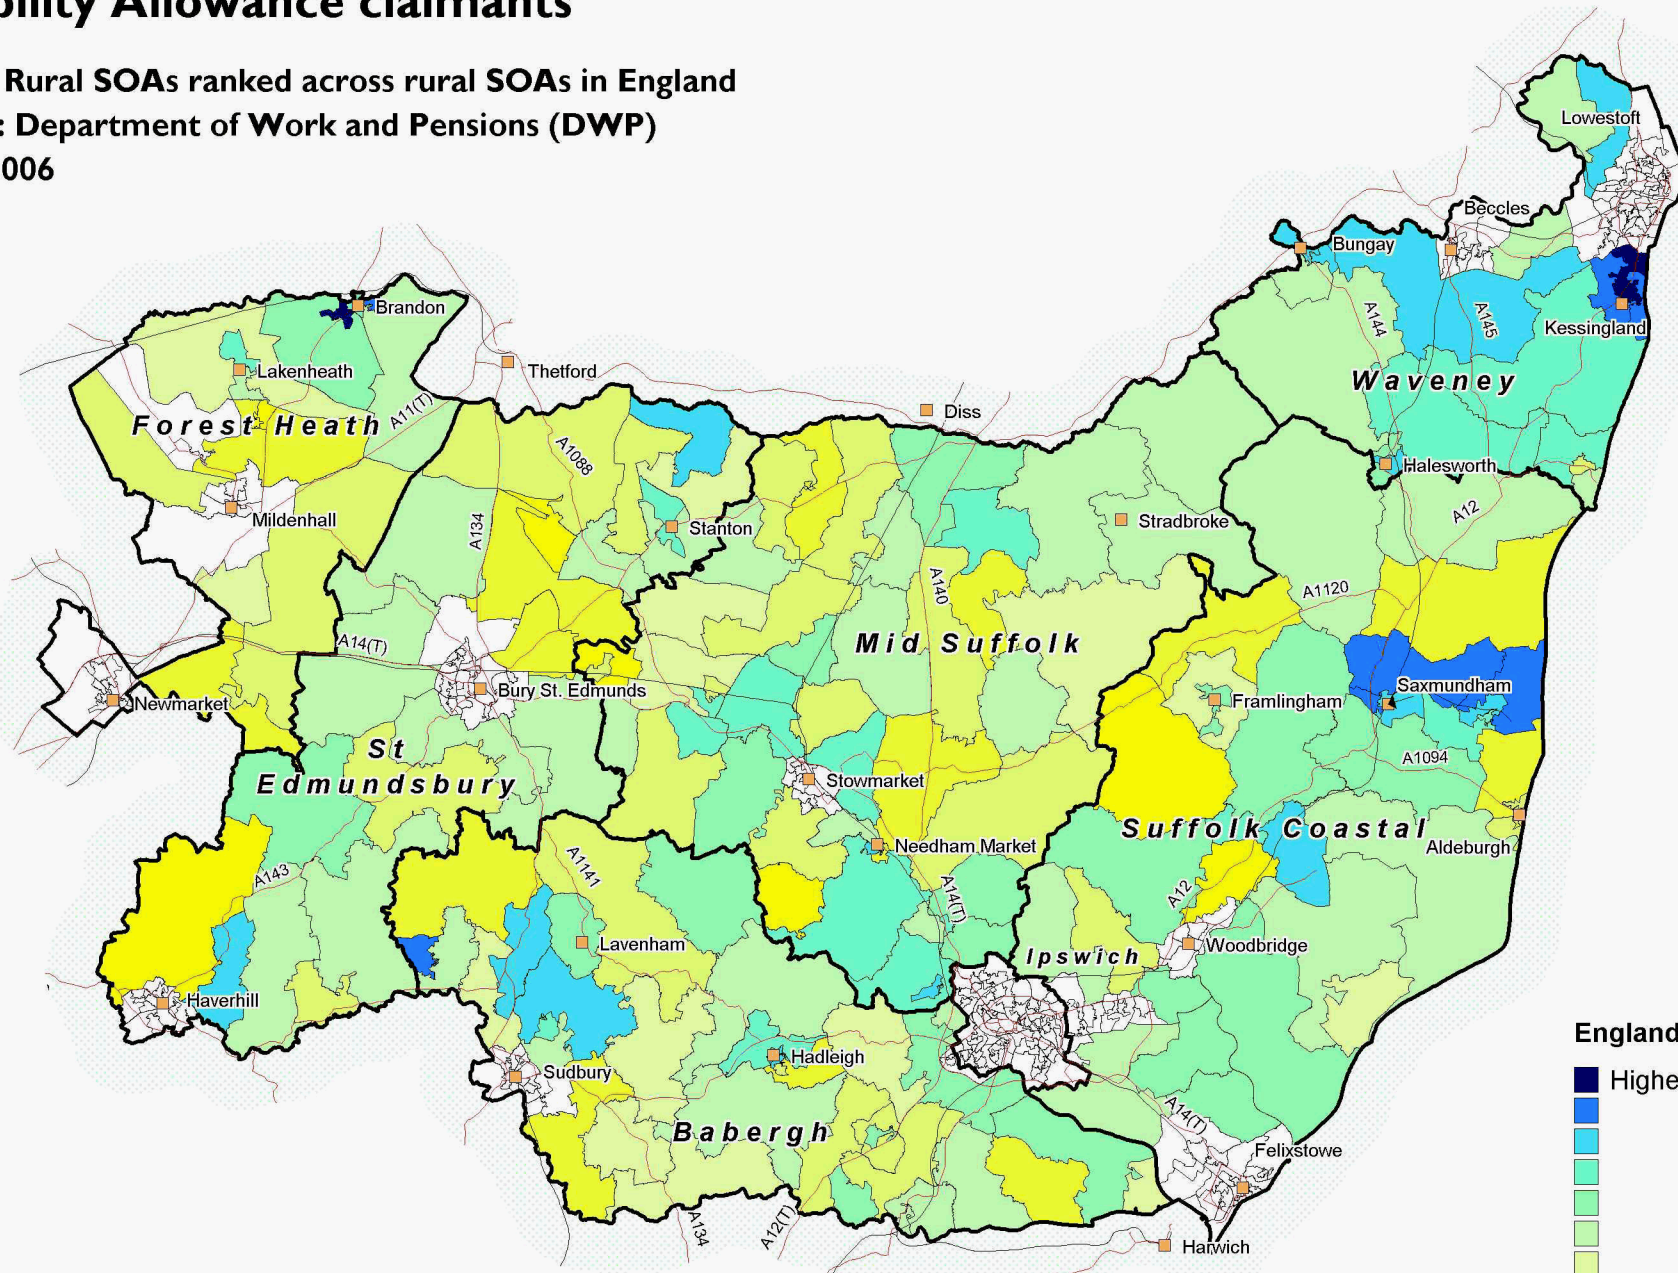

# Disability Allowance claimants

Suffolk Rural SOAs ranked across rural SOAs in England

Source: Department of Work and Pensions (DWP)

Date: 2006

England level deciles

SOAs are Super Output Areas, a statistical geography developed for the Census

Source: Department of Work and Pensions (DWP). Crown copyright.

Suffolk County Council Licence 100023395

Crown copyright material is reproduced with permission of the controller of HMSO.

The colours on this map show 'England level deciles', based on the ranking of areas across England