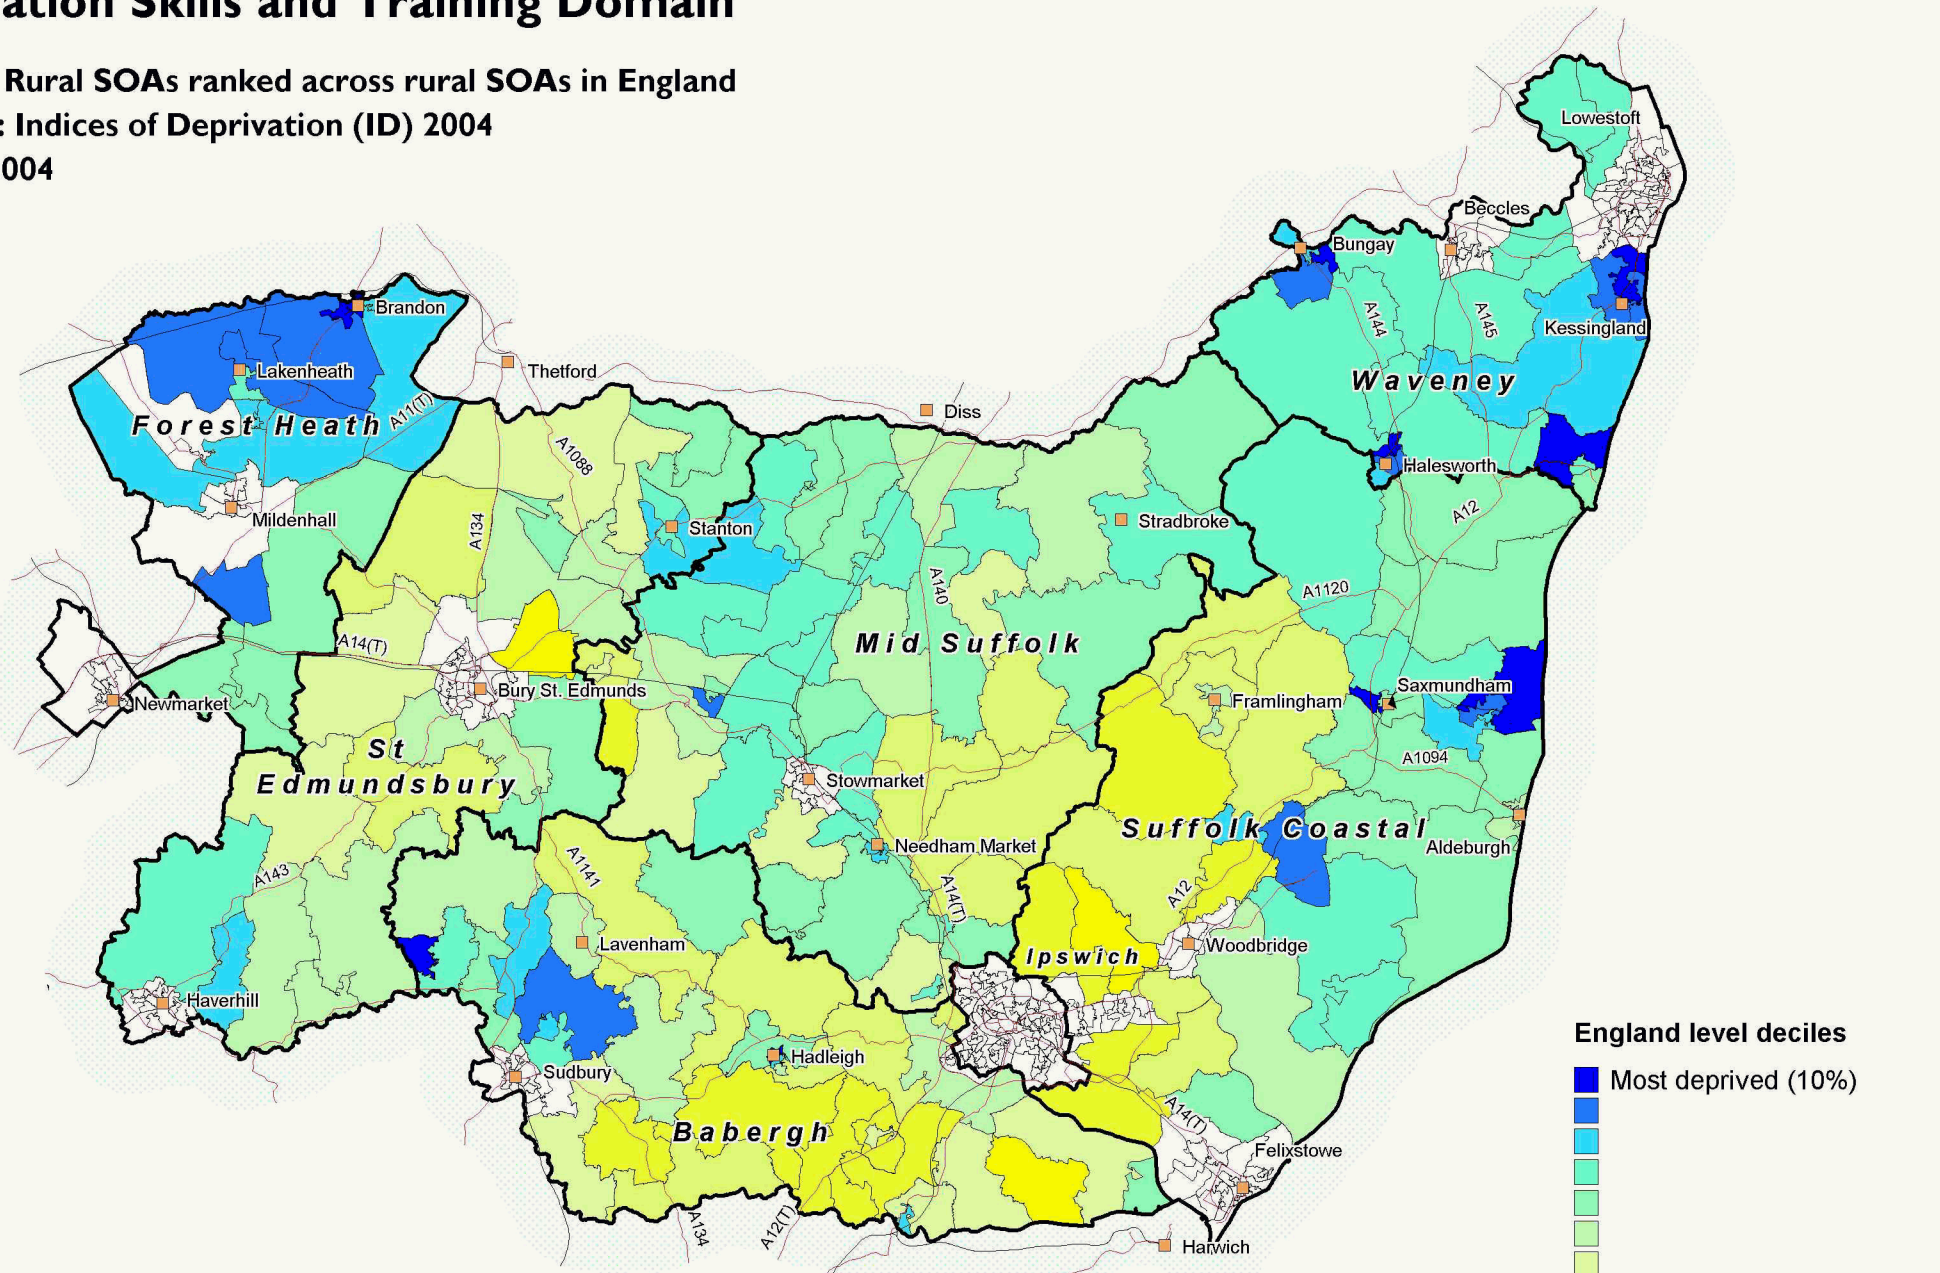

# Education Skills and Training Domain

Suffolk Rural SOAs ranked across rural SOAs in England

Source: Indices of Deprivation (ID) 2004

Date: 2004

England level deciles

■ Most deprived (10%)

■

■

■

■

■

■

■ Least deprived (10%)

□ Missing / suppressed data

SOAs are Super Output Areas, a statistical geography developed for the Census

Source: Indices of Deprivation (ID) 2004: ODPM. Crown copyright.

Suffolk County Council Licence 100023395

Crown copyright material is reproduced with permission of the controller of HMSO.

The colours on this map show 'England level deciles', based on the ranking of areas across England