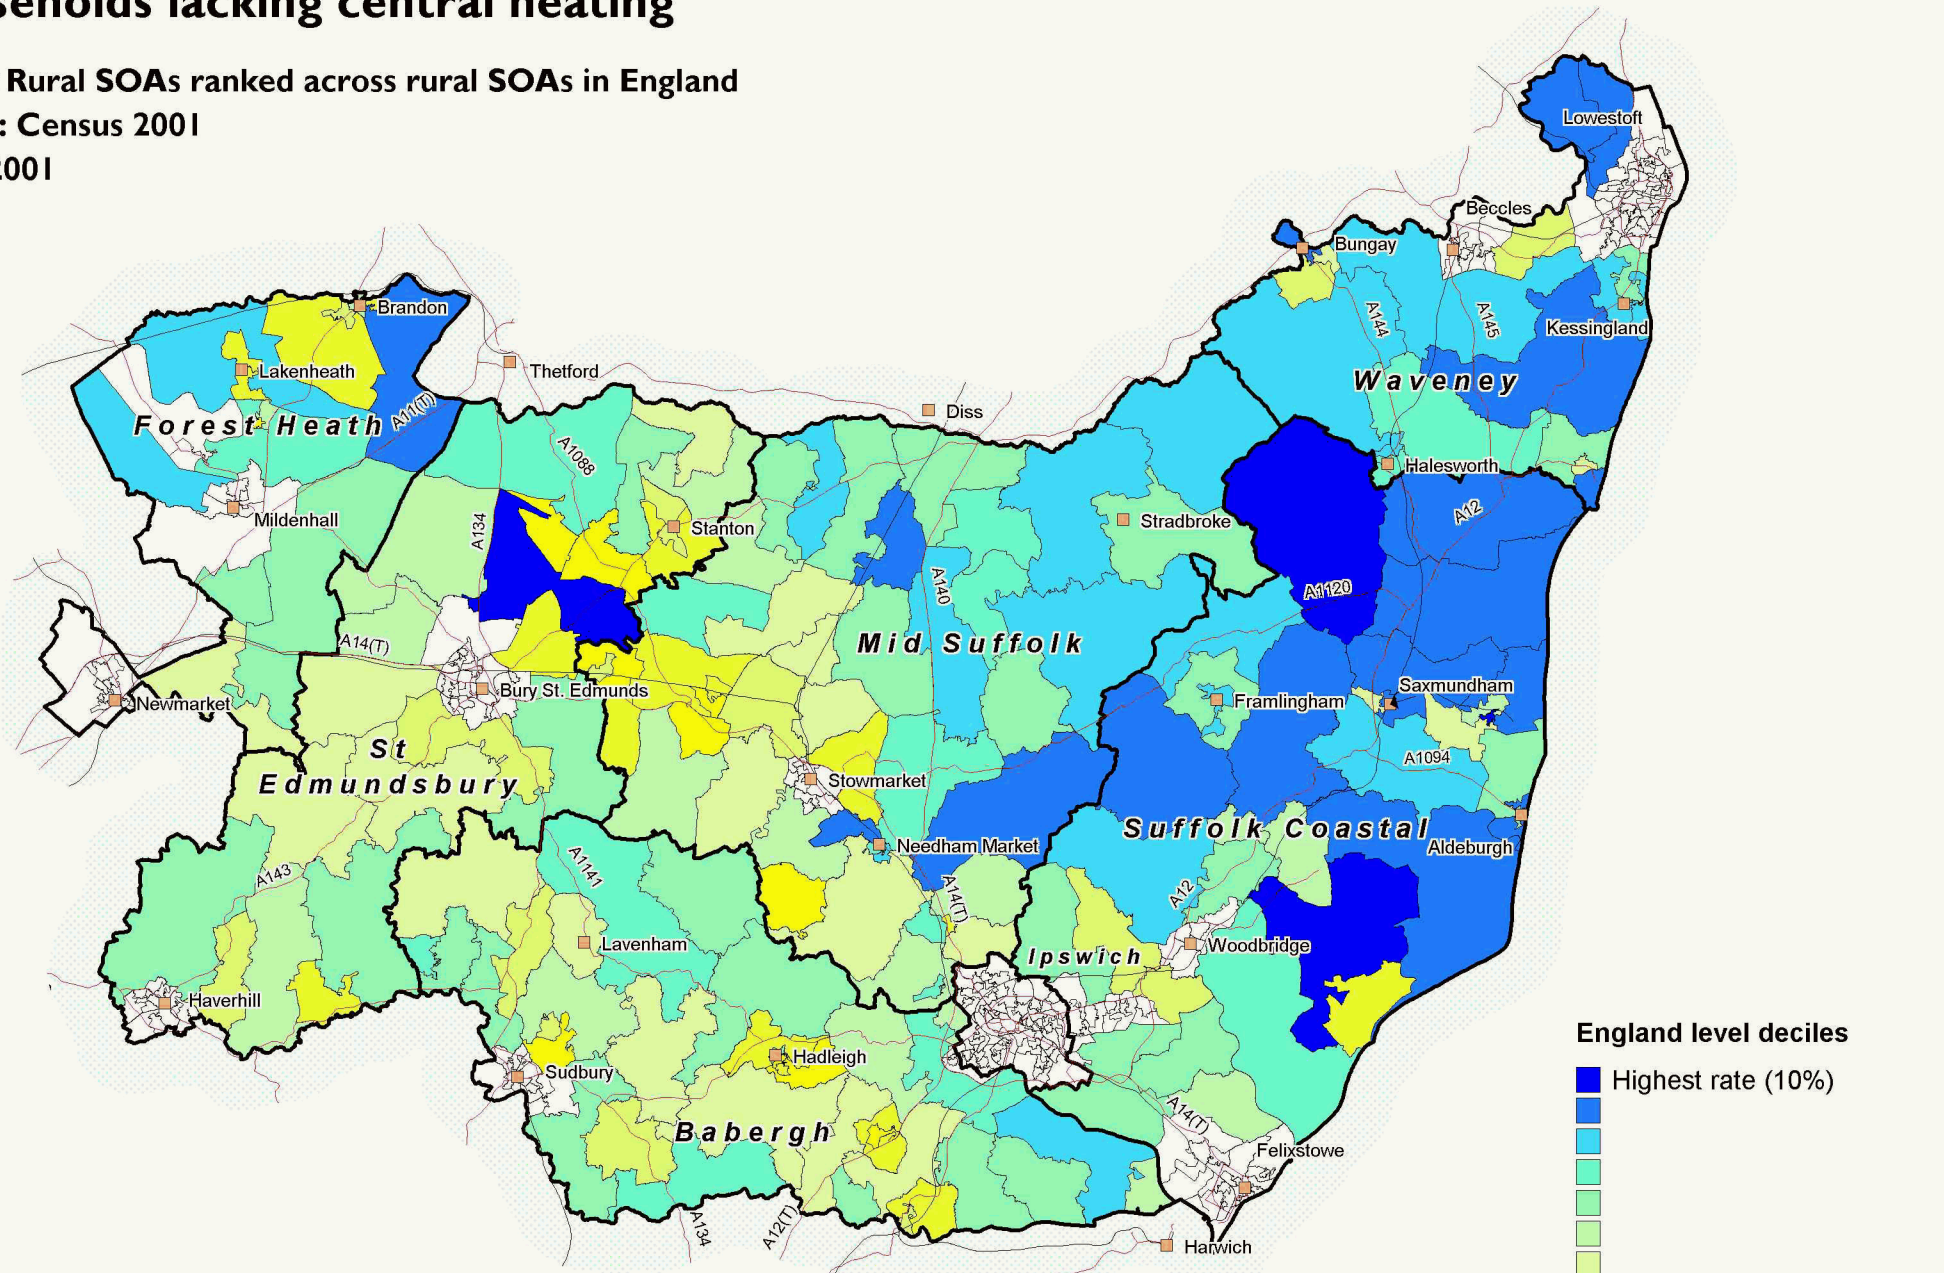

# Households lacking central heating

Suffolk Rural SOAs ranked across rural SOAs in England

Source: Census 2001

Date: 2001

England level deciles

- Highest rate (10%)
- 
- 
- 
- 
- 
- 
- Lowest rate (10%)
- Missing / suppressed data

SOAs are Super Output Areas, a statistical geography developed for the Census

Source: Census 2001. Crown copyright.

Suffolk County Council Licence 100023395

Crown copyright material is reproduced with permission of the controller of HMSO.

The colours on this map show 'England level deciles', based on the ranking of areas across England

Produced by Oxford Consultants for Social Inclusion, [www.oci.co.uk](http://www.oci.co.uk), September 2007