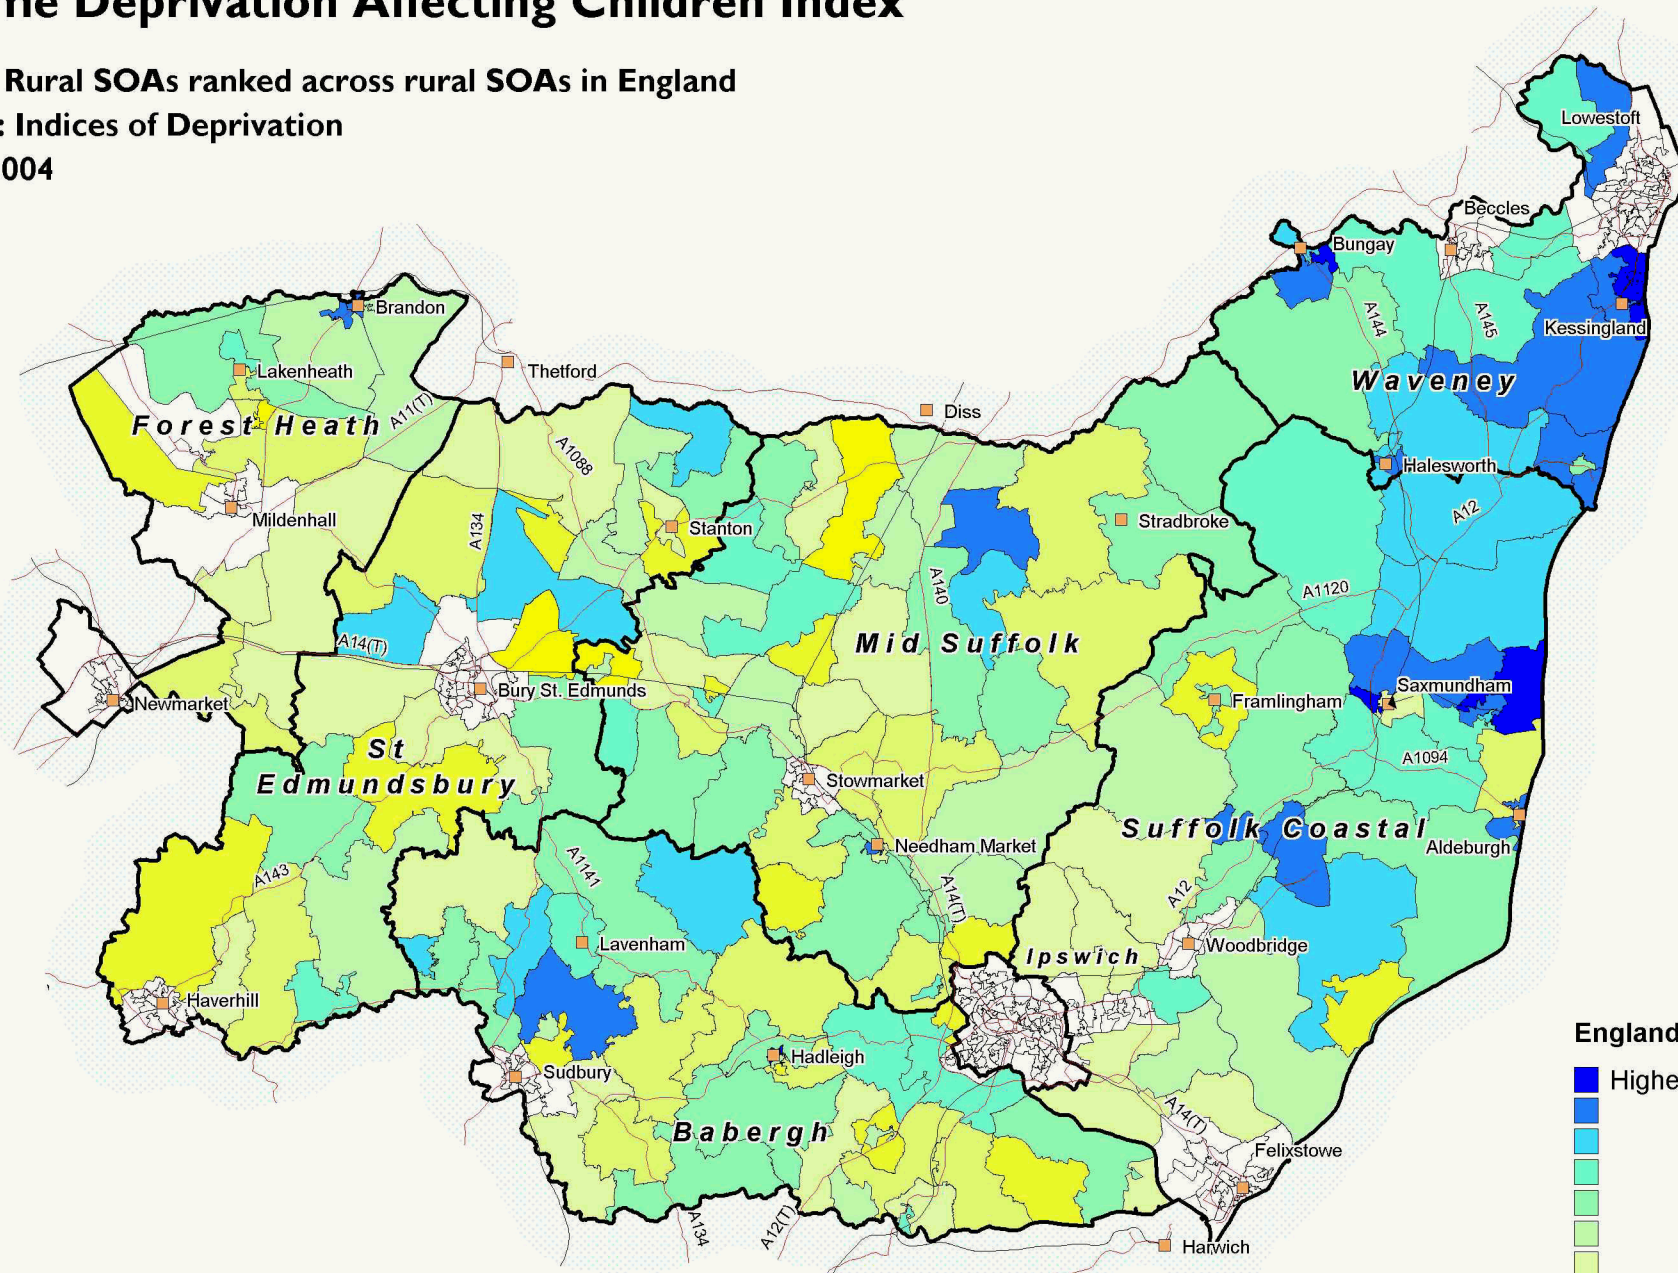

Income Deprivation Affecting Children Index

Suffolk Rural SOAs ranked across rural SOAs in England

Source: Indices of Deprivation

Date: 2004

England level deciles

SOAs are Super Output Areas, a statistical geography developed for the Census

Source: Indices of Deprivation. Crown copyright.

Suffolk County Council Licence 100023395

Crown copyright material is reproduced with permission of the controller of HMSO.

The colours on this map show 'England level deciles', based on the ranking of areas across England