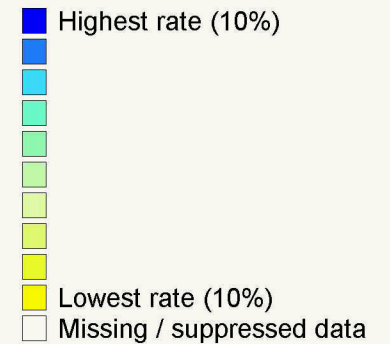

Income Deprivation Affecting Children Index

Suffolk Rural SOAs ranked across rural SOAs in England

Source: Indices of Deprivation

Date: 2004

England level deciles

SOAs are Super Output Areas, a statistical geography developed for the Census

Source: Indices of Deprivation. Crown copyright.

Suffolk County Council Licence 100023395

Crown copyright material is reproduced with permission of the controller of HMSO.

The colours on this map show 'England level deciles', based on the ranking of areas across England