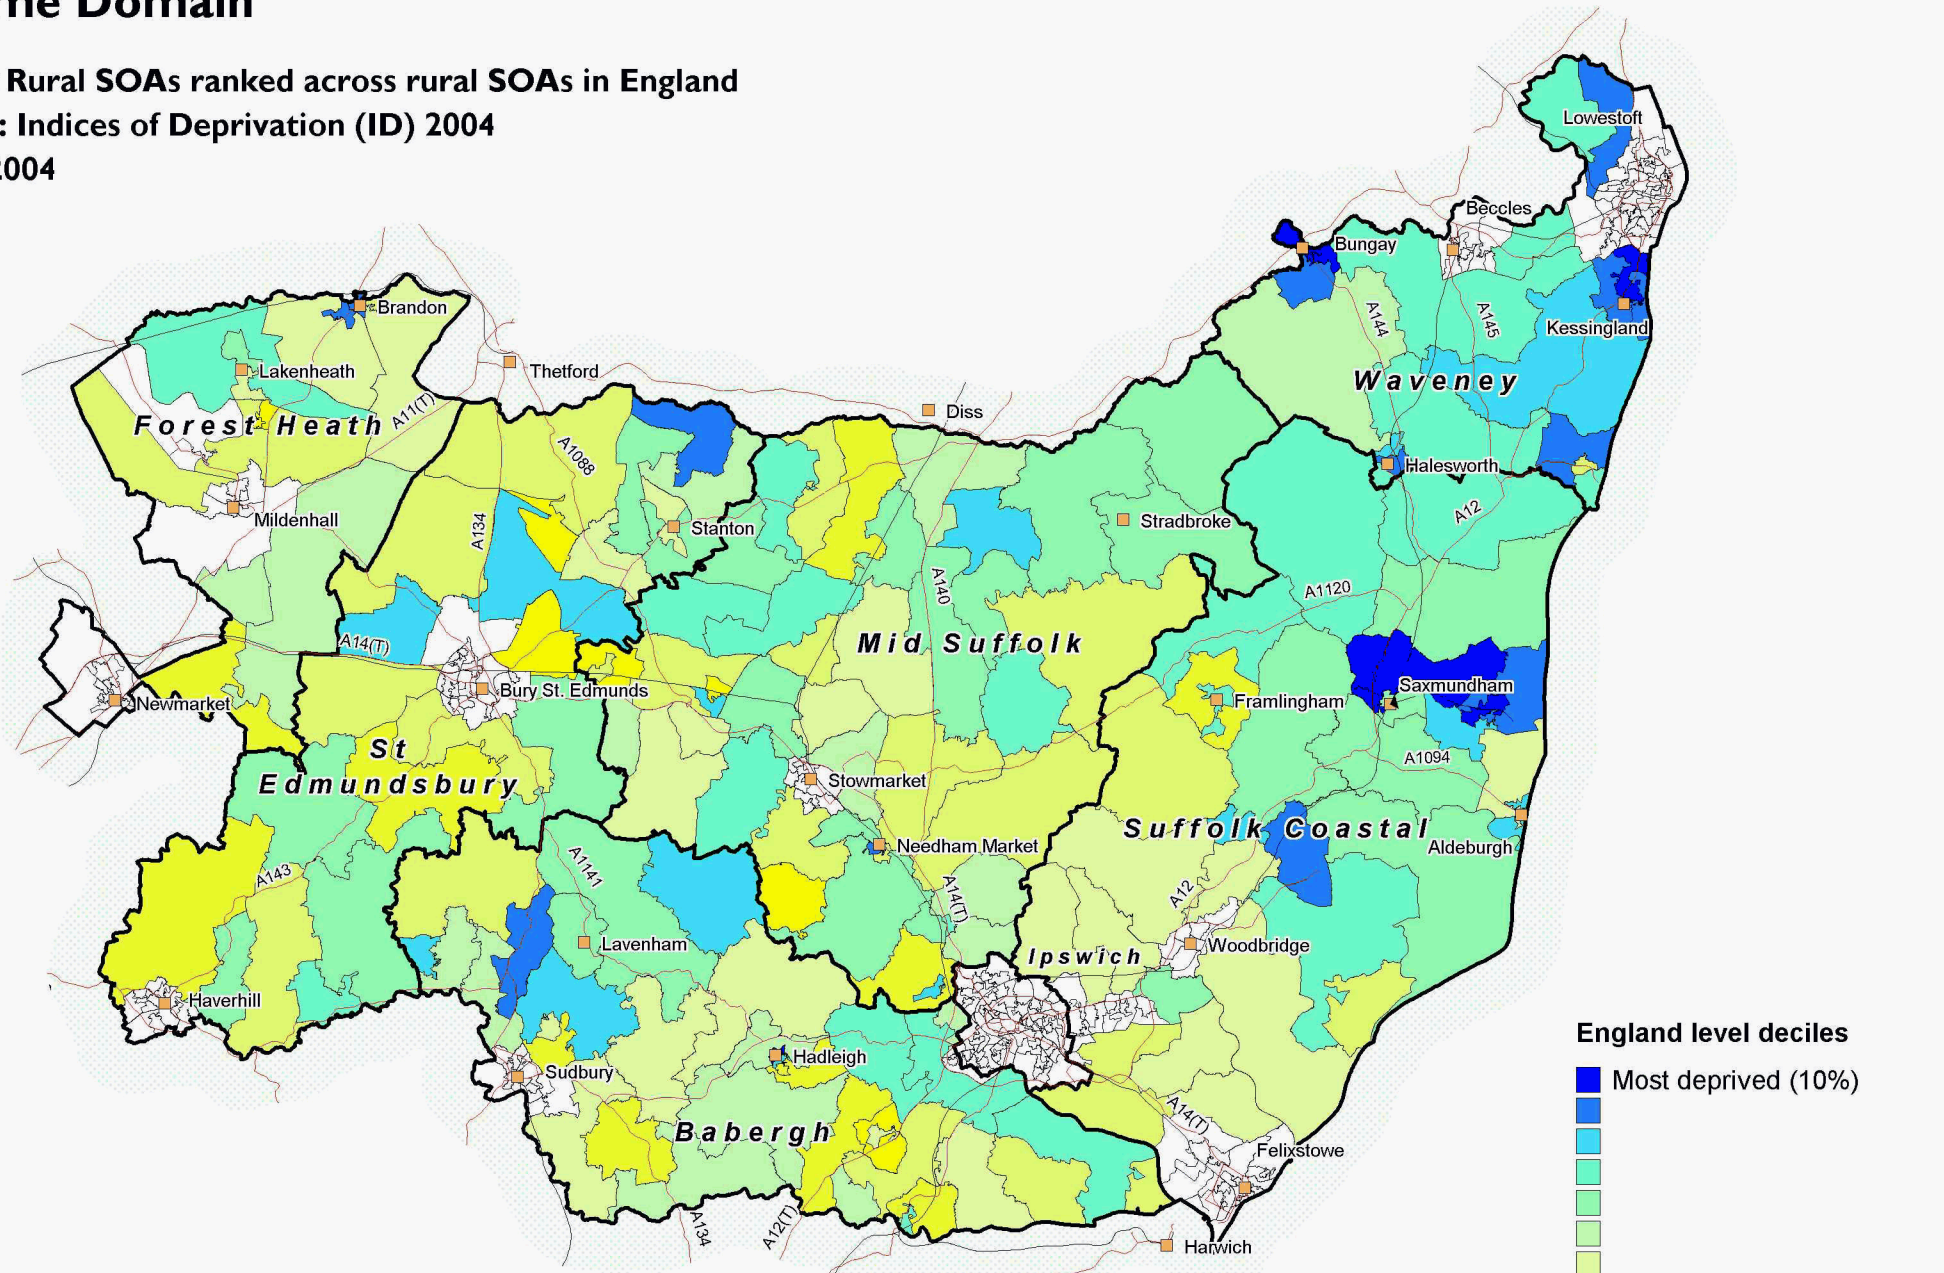

Income Domain

Suffolk Rural SOAs ranked across rural SOAs in England

Source: Indices of Deprivation (ID) 2004

Date: 2004

SOAs are Super Output Areas, a statistical geography developed for the Census

Source: Indices of Deprivation (ID) 2004: ODPM. Crown copyright.

Suffolk County Council Licence 100023395

Crown copyright material is reproduced with permission of the controller of HMSO.

The colours on this map show 'England level deciles', based on the ranking of areas across England

Produced by Oxford Consultants for Social Inclusion, www.oci.co.uk, September 2007

England level deciles

Most deprived (10%)

Least deprived (10%)

Missing / suppressed data