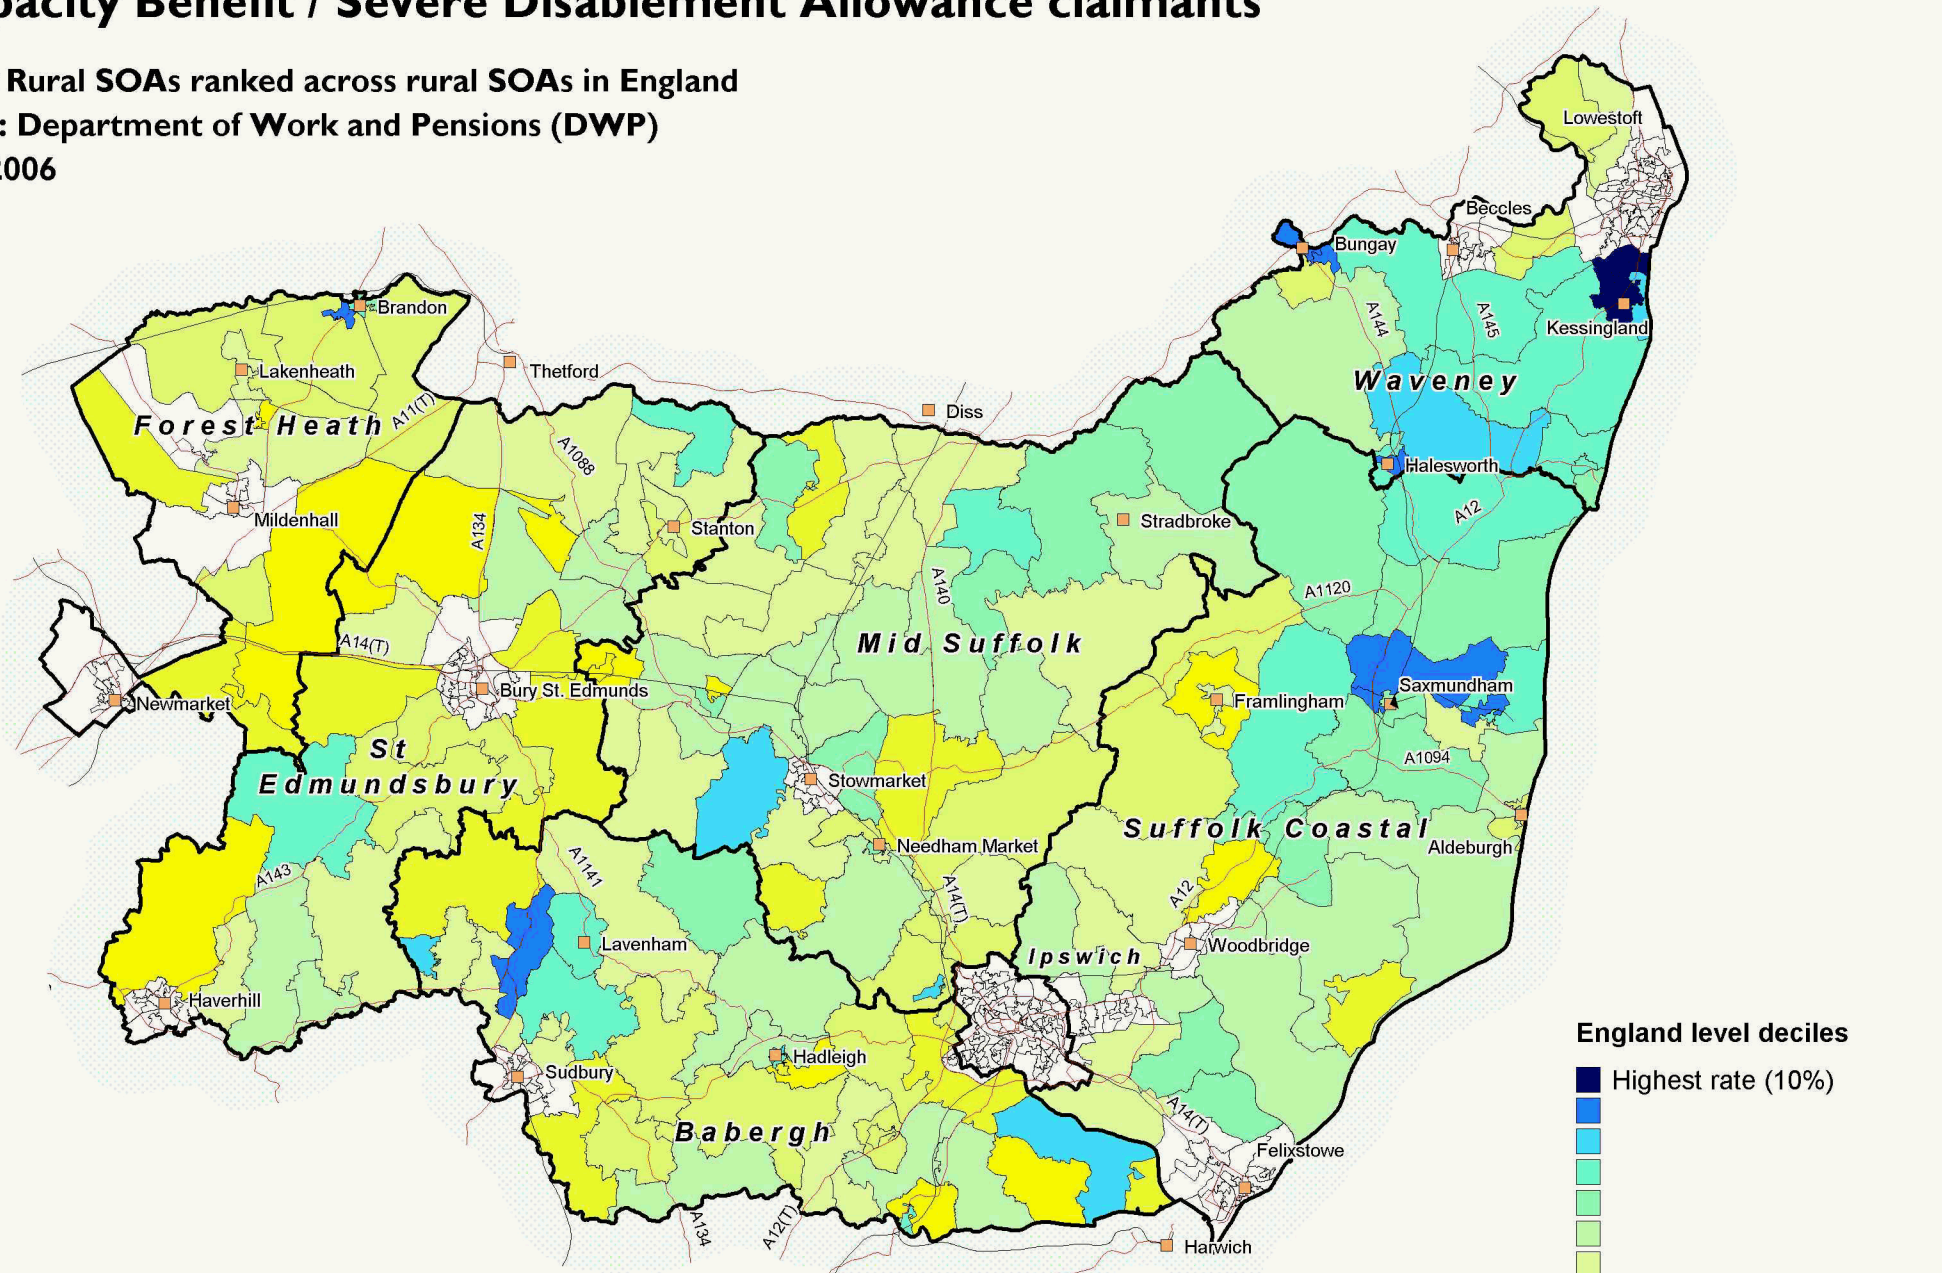

Incapacity Benefit / Severe Disablement Allowance claimants

Suffolk Rural SOAs ranked across rural SOAs in England

Source: Department of Work and Pensions (DWP)

Date: 2006

England level deciles

- Highest rate (10%)
-
-
-
-
-
-
- Lowest rate (10%)
- Missing / suppressed data

SOAs are Super Output Areas, a statistical geography developed for the Census

Source: Department of Work and Pensions (DWP). Crown copyright.

Suffolk County Council Licence 100023395

Crown copyright material is reproduced with permission of the controller of HMSO.

The colours on this map show 'England level deciles', based on the ranking of areas across England

Produced by Oxford Consultants for Social Inclusion, www.oci.co.uk, September 2007