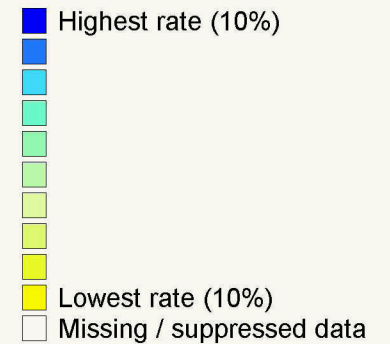

Income Domain

Suffolk Rural SOAs ranked across rural SOAs in England

Source: Indices of Deprivation

Date: 2004

England level deciles

SOAs are Super Output Areas, a statistical geography developed for the Census

Source: Indices of Deprivation. Crown copyright.

Suffolk County Council Licence 100023395

Crown copyright material is reproduced with permission of the controller of HMSO.

The colours on this map show 'England level deciles', based on the ranking of areas across England