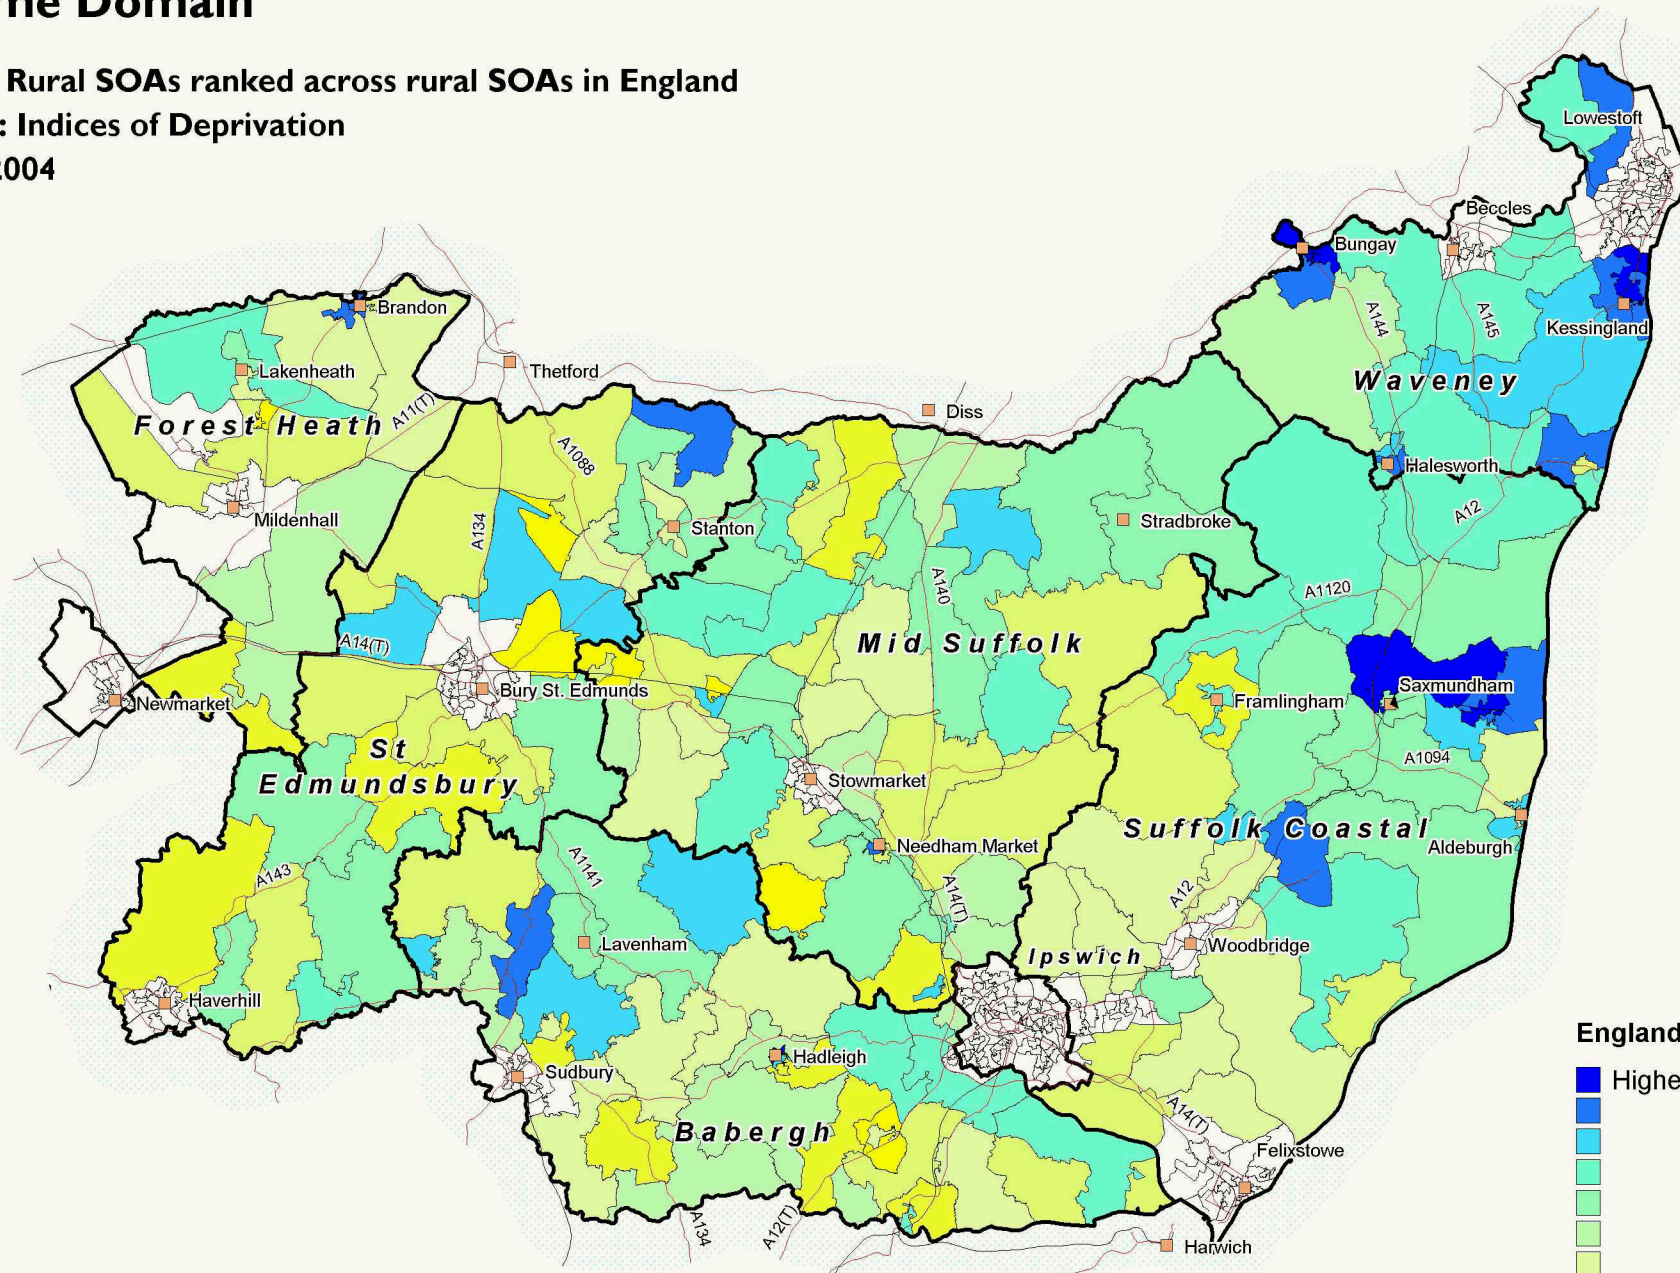

Income Domain

Suffolk Rural SOAs ranked across rural SOAs in England

Source: Indices of Deprivation

Date: 2004

England level deciles

SOAs are Super Output Areas, a statistical geography developed for the Census

Source: Indices of Deprivation. Crown copyright.

Suffolk County Council Licence 100023395

Crown copyright material is reproduced with permission of the controller of HMSO.

The colours on this map show 'England level deciles', based on the ranking of areas across England