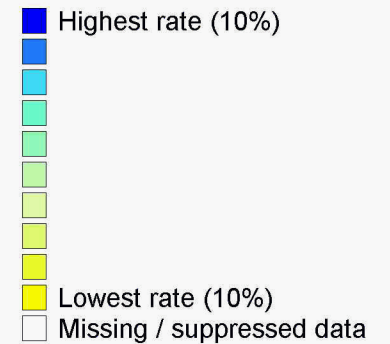

# Adults with level 3 qualifications

Suffolk Rural SOAs ranked across rural SOAs in England

Source: Census 2001

Date: 2001

England level deciles

SOAs are Super Output Areas, a statistical geography developed for the Census

Source: Census 2001. Crown copyright.

Suffolk County Council Licence 100023395

Crown copyright material is reproduced with permission of the controller of HMSO.

The colours on this map show 'England level deciles', based on the ranking of areas across England