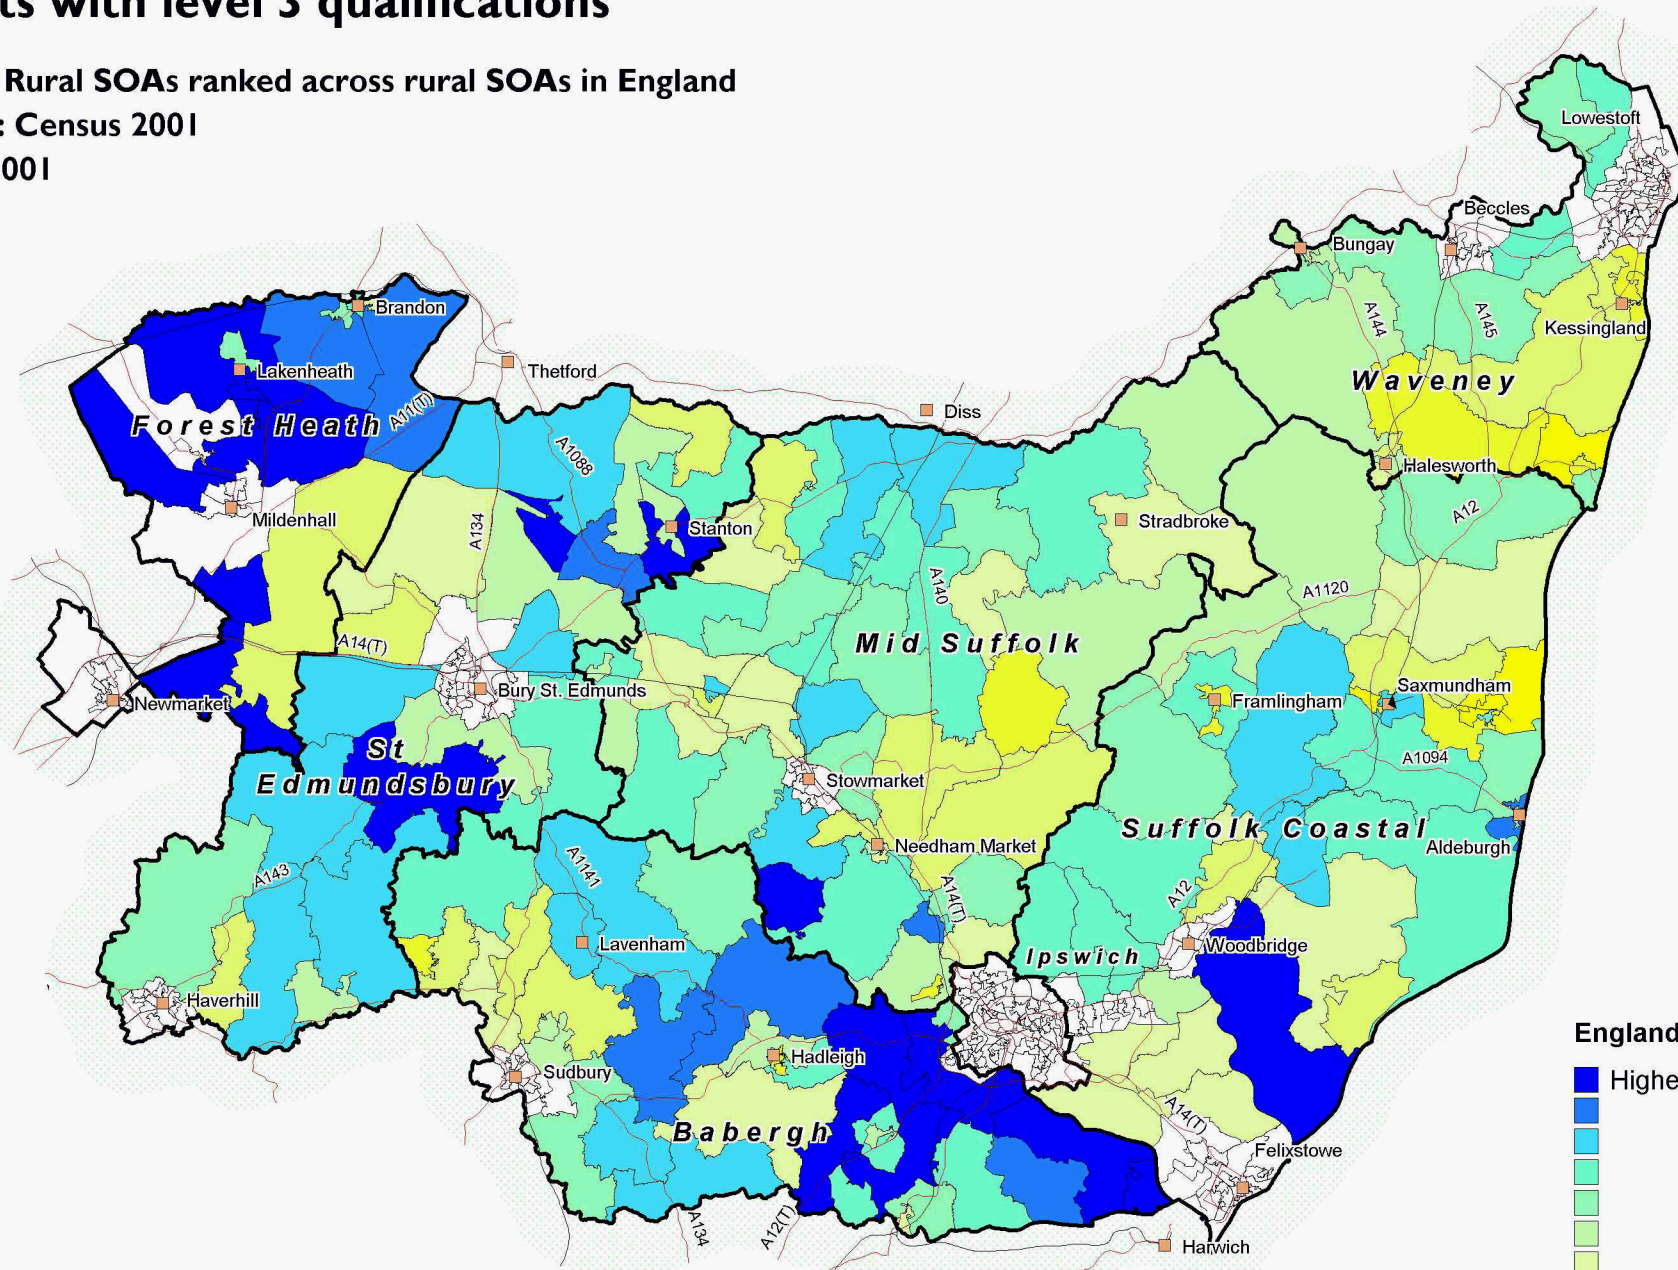

# Adults with level 3 qualifications

Suffolk Rural SOAs ranked across rural SOAs in England

Source: Census 2001

Date: 2001

England level deciles

SOAs are Super Output Areas, a statistical geography developed for the Census

Source: Census 2001. Crown copyright.

Suffolk County Council Licence 100023395

Crown copyright material is reproduced with permission of the controller of HMSO.

The colours on this map show 'England level deciles', based on the ranking of areas across England