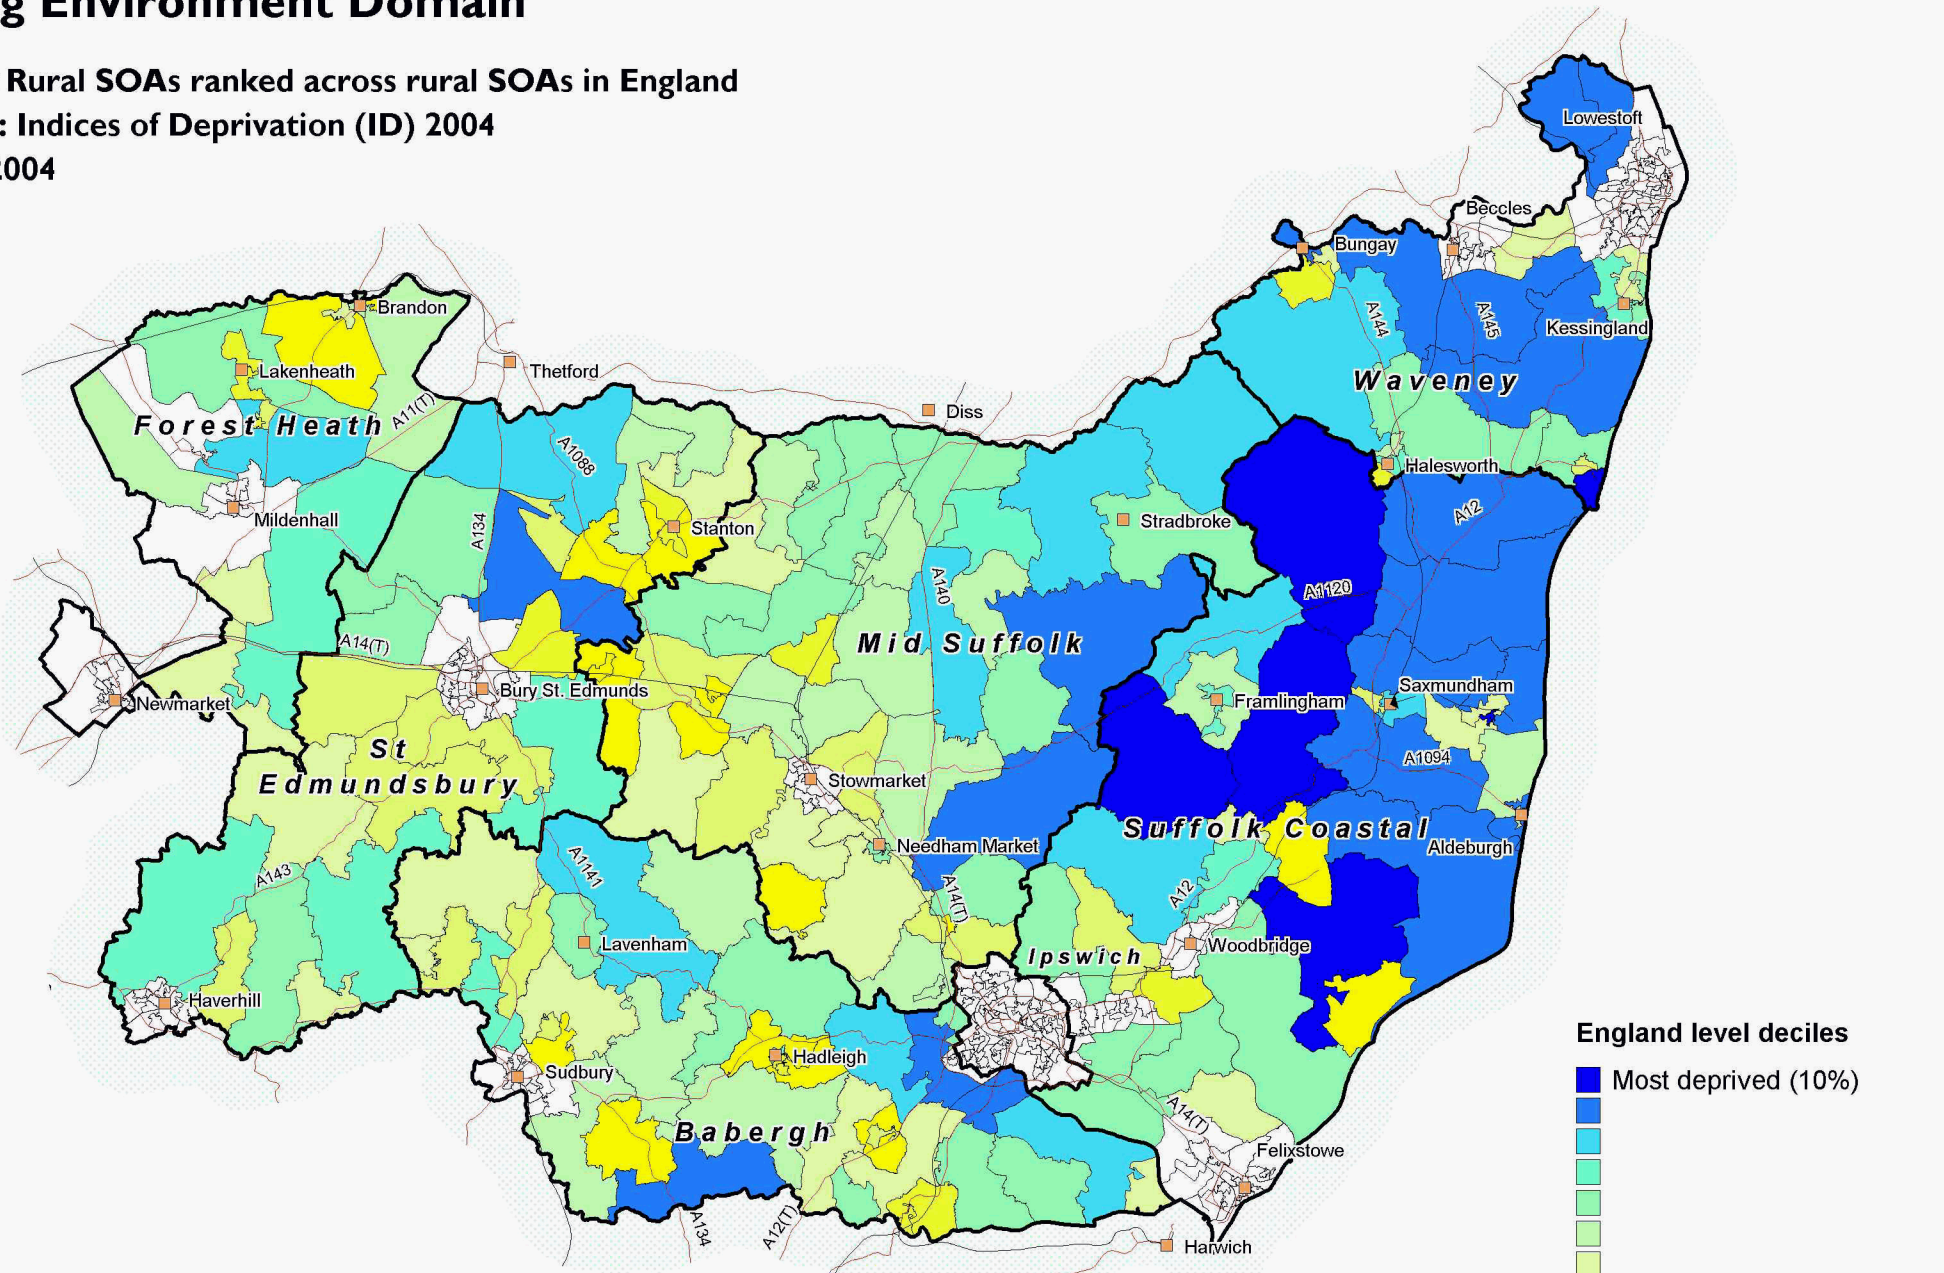

# Living Environment Domain

Suffolk Rural SOAs ranked across rural SOAs in England

Source: Indices of Deprivation (ID) 2004

Date: 2004

SOAs are Super Output Areas, a statistical geography developed for the Census

Source: Indices of Deprivation (ID) 2004: ODPM. Crown copyright.

Suffolk County Council Licence 100023395

Crown copyright material is reproduced with permission of the controller of HMSO.

The colours on this map show 'England level deciles', based on the ranking of areas across England