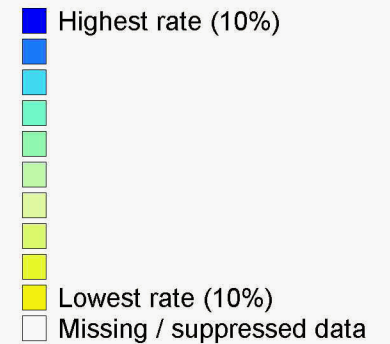

Adults with no qualifications

Suffolk Rural SOAs ranked across rural SOAs in England

Source: Census 2001

Date: 2001

England level deciles

SOAs are Super Output Areas, a statistical geography developed for the Census

Source: Census 2001. Crown copyright.

Suffolk County Council Licence 100023395

Crown copyright material is reproduced with permission of the controller of HMSO.

The colours on this map show 'England level deciles', based on the ranking of areas across England