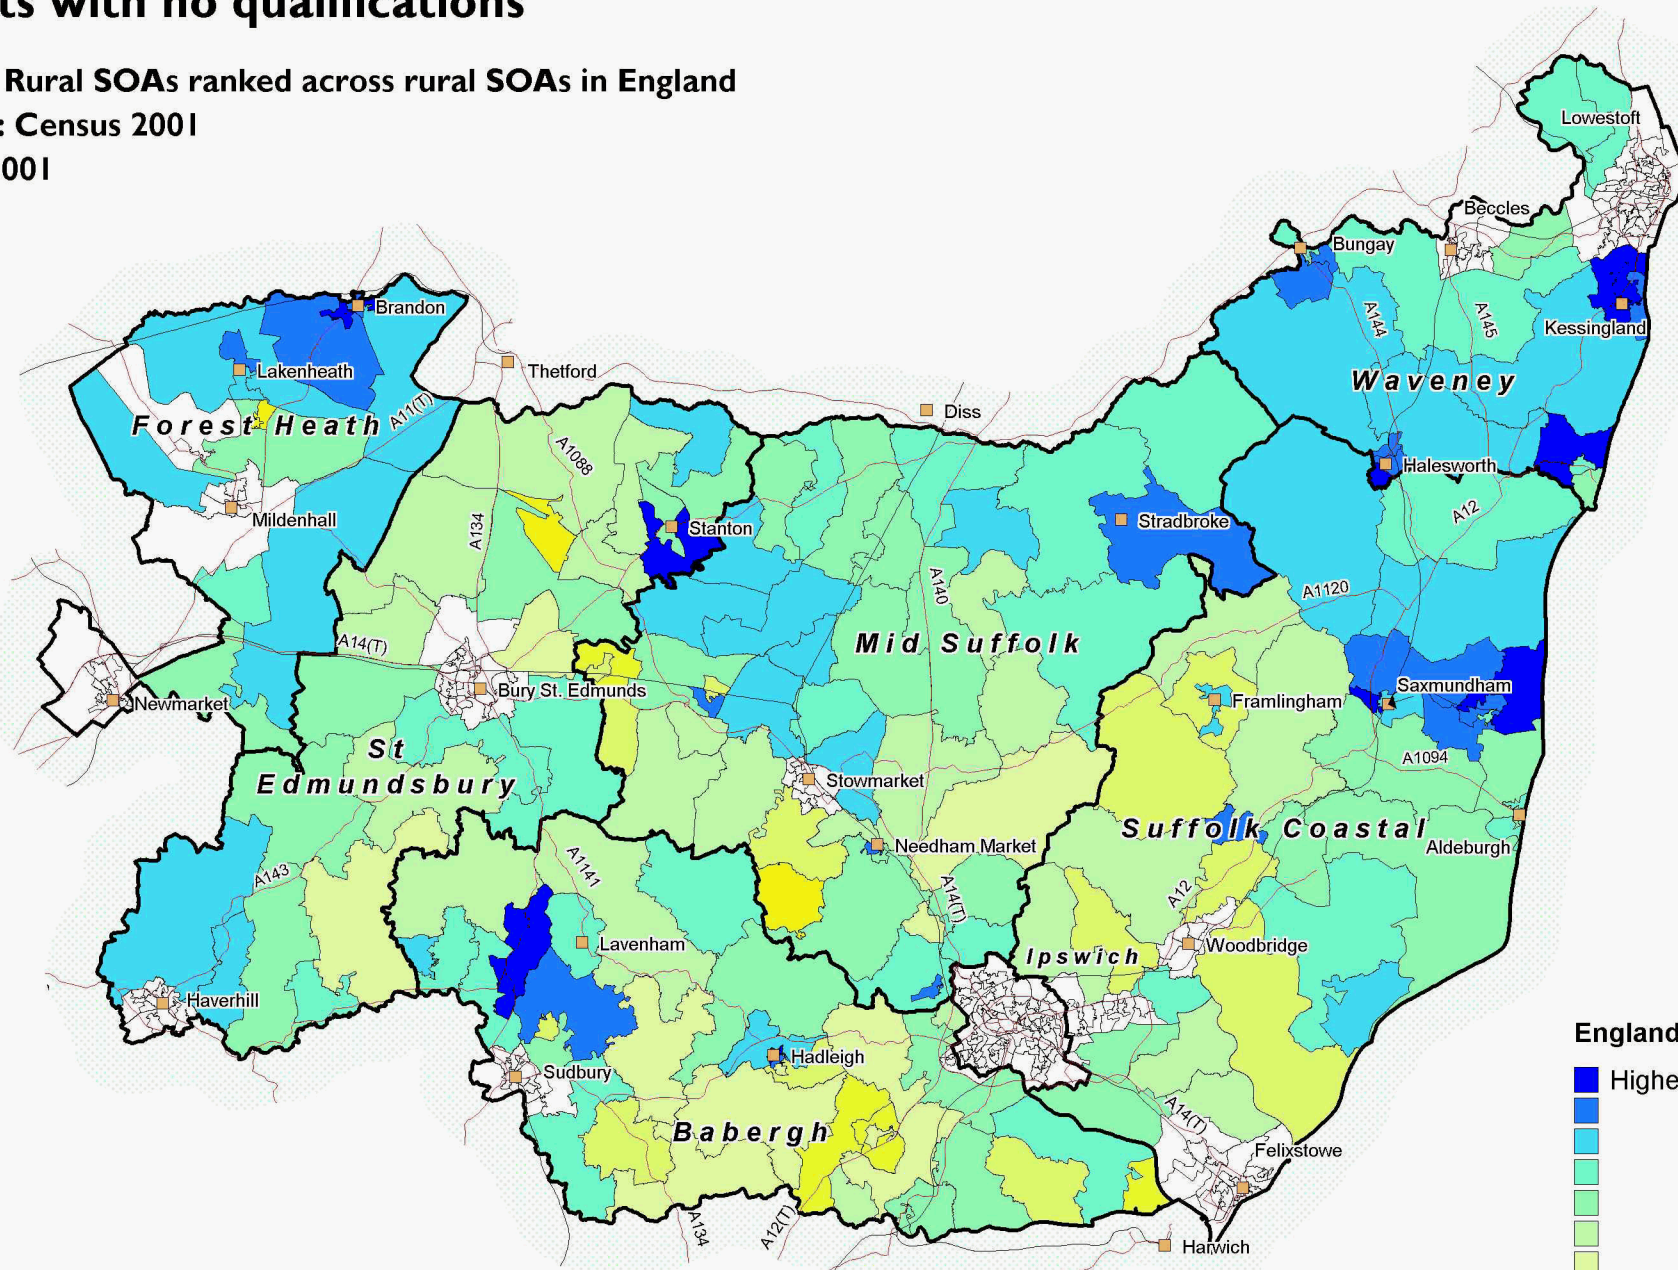

Adults with no qualifications

Suffolk Rural SOAs ranked across rural SOAs in England

Source: Census 2001

Date: 2001

England level deciles

SOAs are Super Output Areas, a statistical geography developed for the Census

Source: Census 2001. Crown copyright.

Suffolk County Council Licence 100023395

Crown copyright material is reproduced with permission of the controller of HMSO.

The colours on this map show 'England level deciles', based on the ranking of areas across England