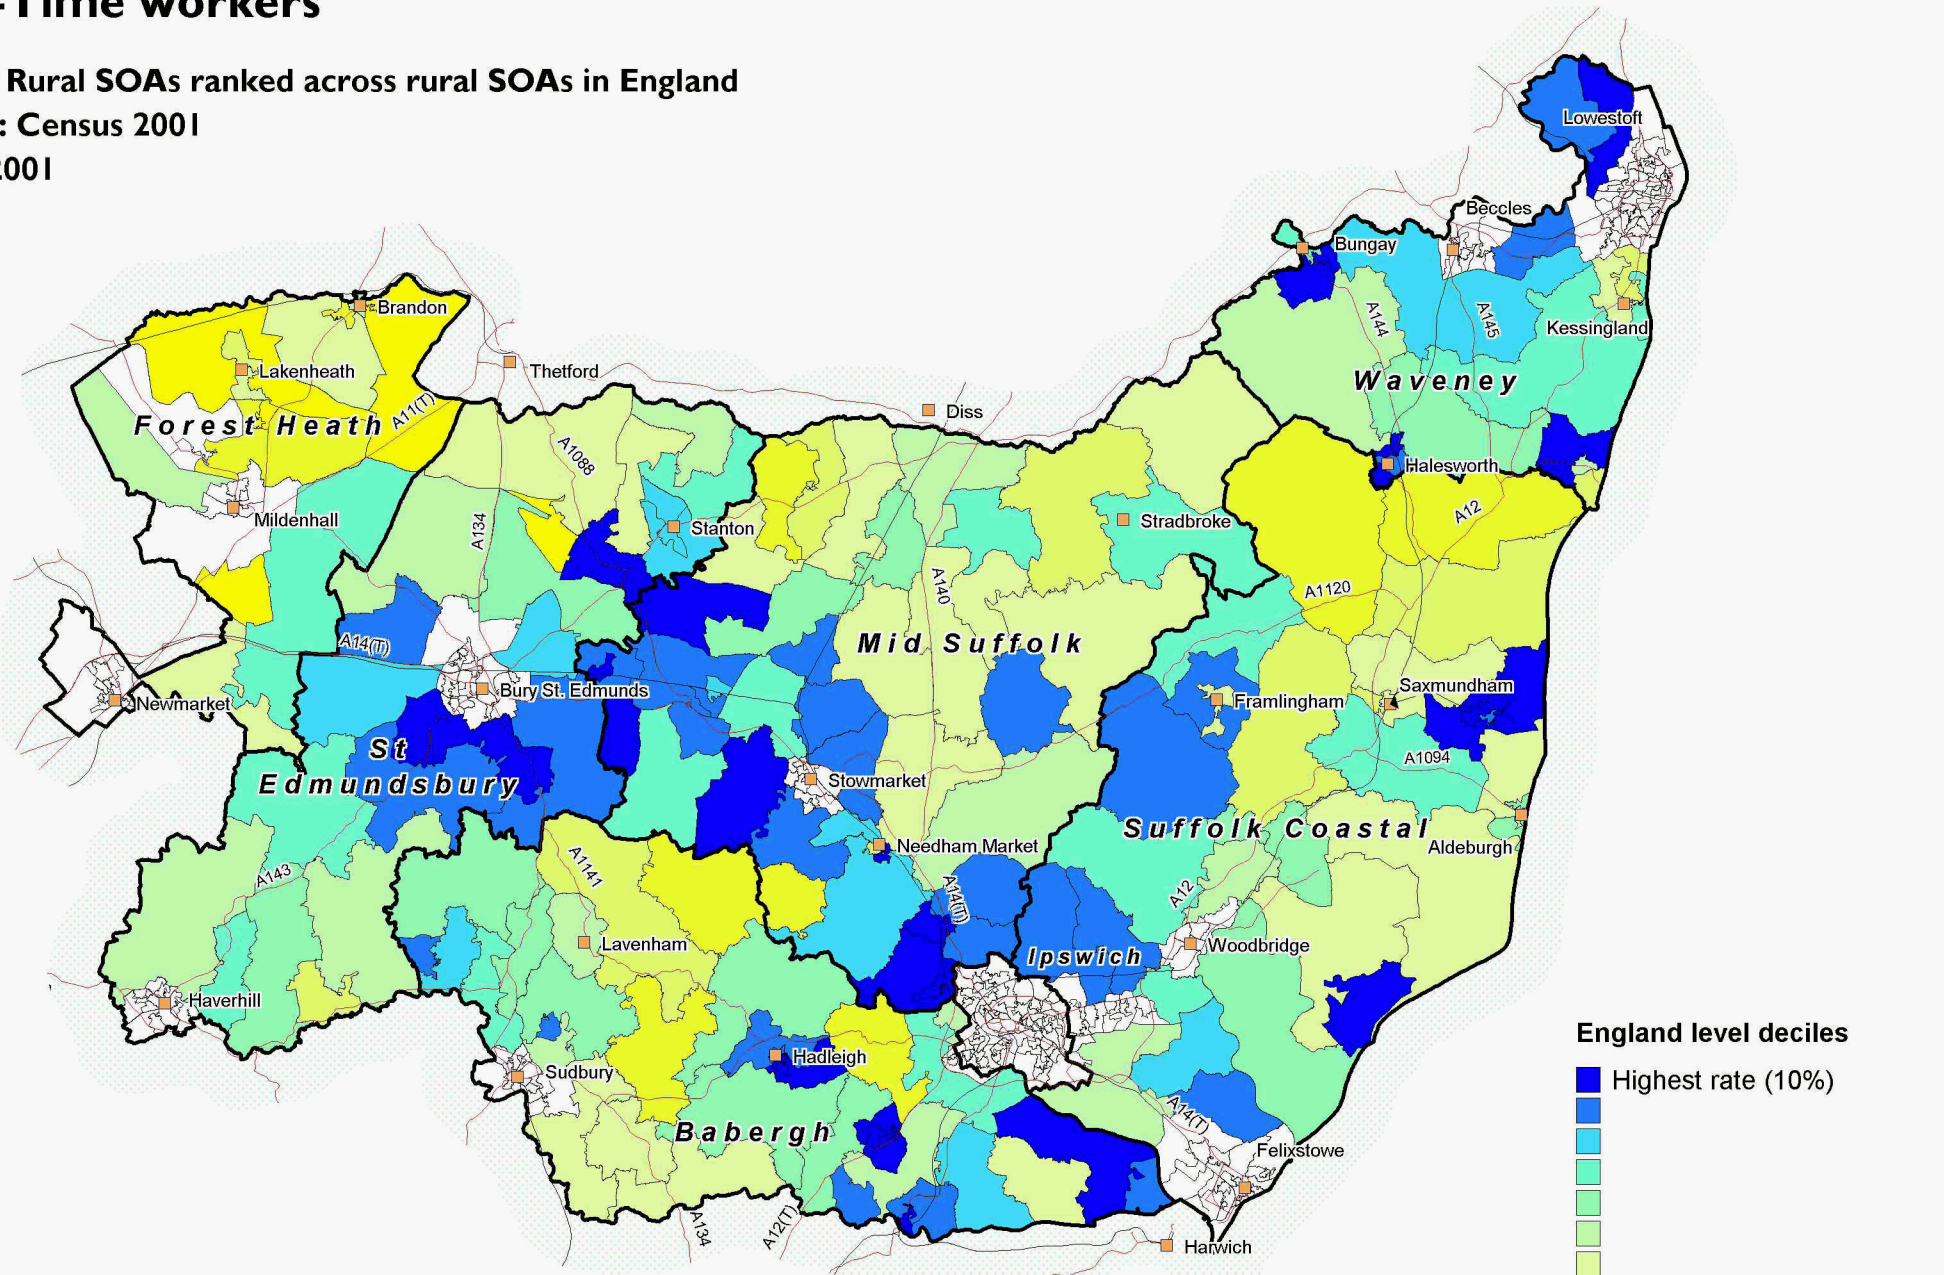

# Part-Time workers

Suffolk Rural SOAs ranked across rural SOAs in England

Source: Census 2001

Date: 2001

England level deciles

- Highest rate (10%)
- 
- 
- 
- 
- Lowest rate (10%)
- Missing / suppressed data

SOAs are Super Output Areas, a statistical geography developed for the Census

Source: Census 2001. Crown copyright.

Suffolk County Council Licence 100023395

Crown copyright material is reproduced with permission of the controller of HMSO.

The colours on this map show 'England level deciles', based on the ranking of areas across England

Produced by Oxford Consultants for Social Inclusion, [www.oci.co.uk](http://www.oci.co.uk), September 2007