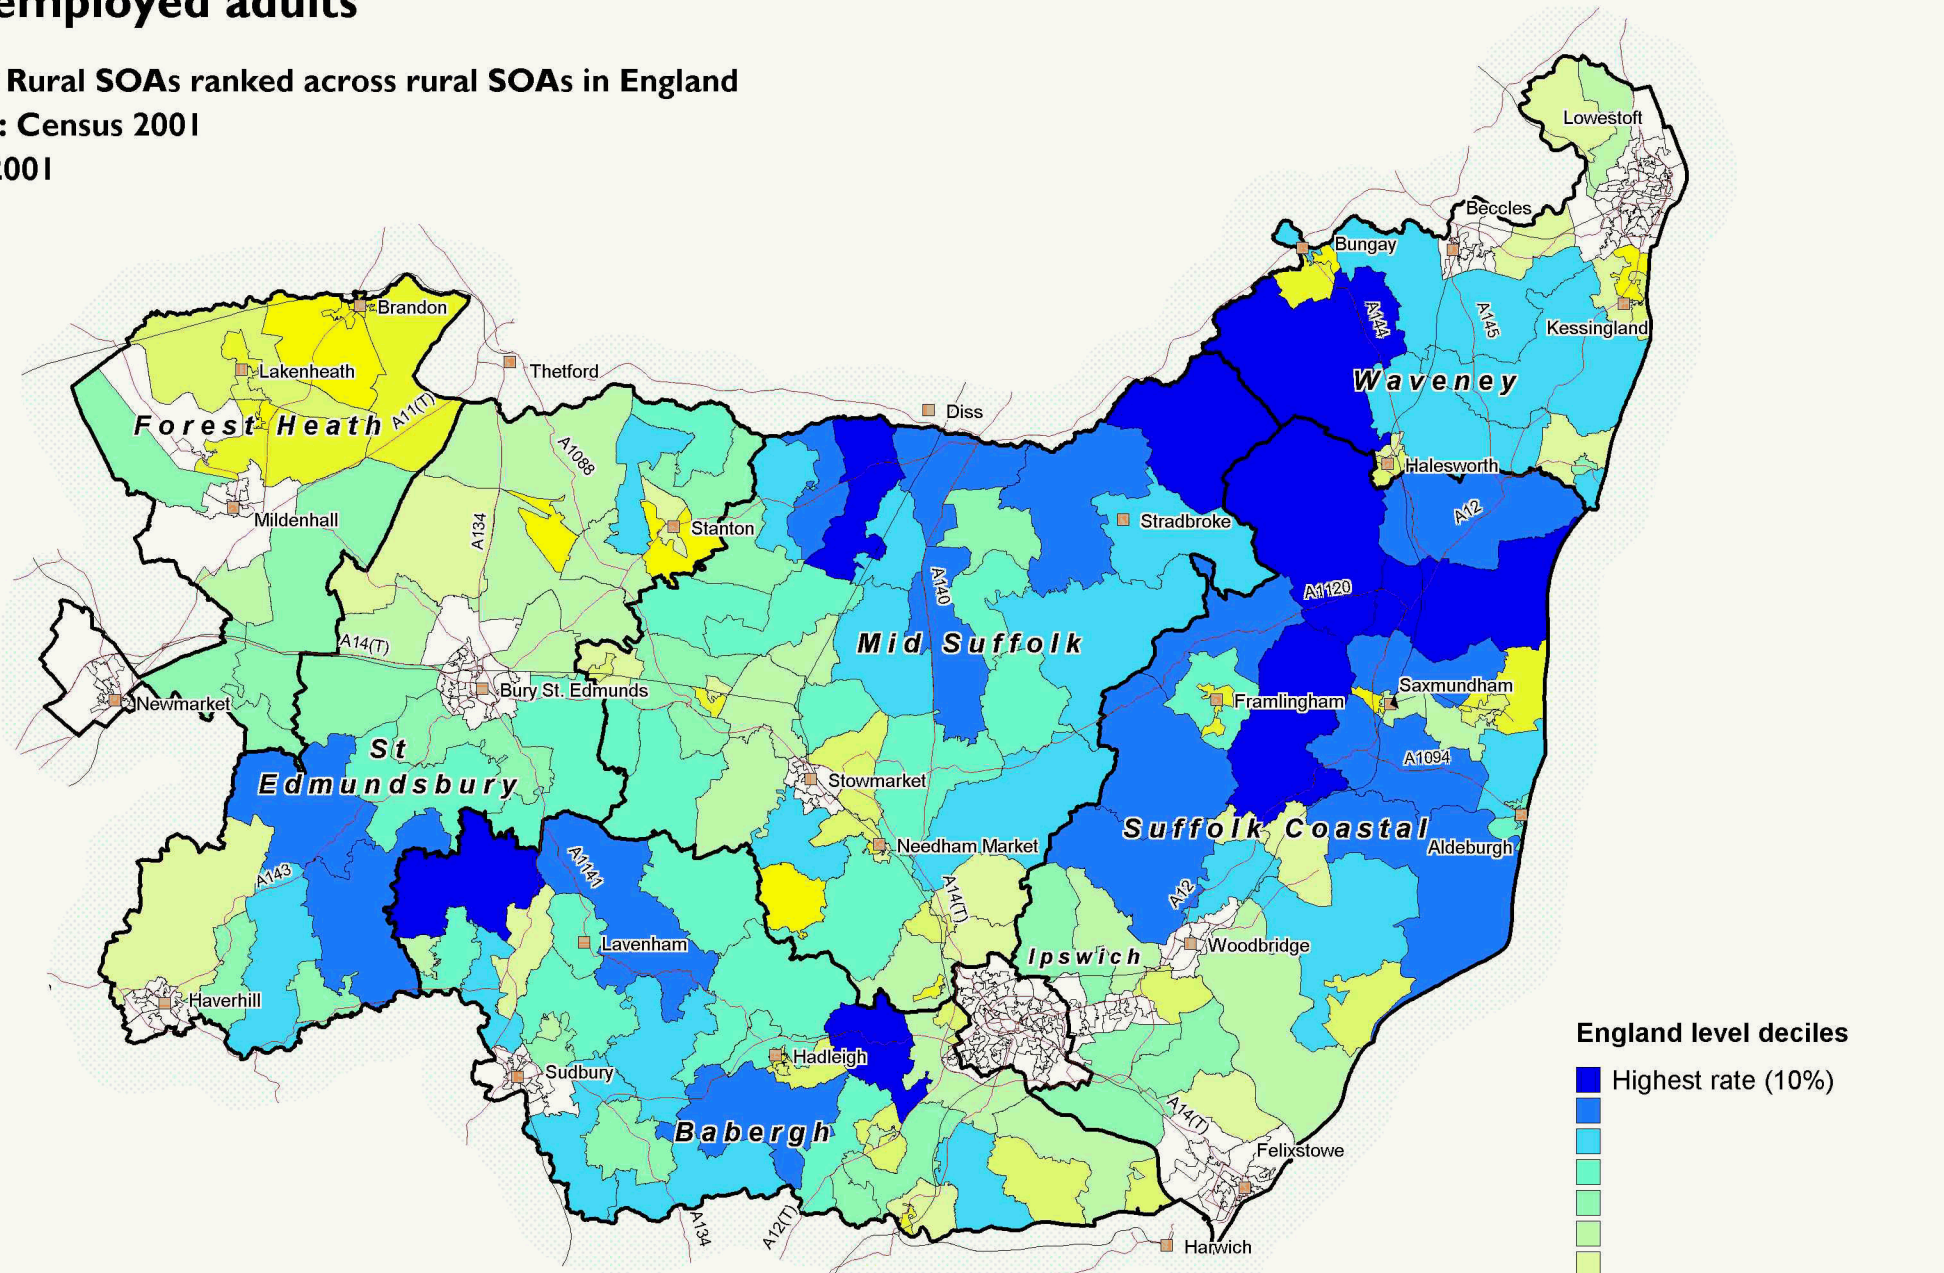

# Self-employed adults

Suffolk Rural SOAs ranked across rural SOAs in England

Source: Census 2001

Date: 2001

England level deciles

- Highest rate (10%)
- 
- 
- 
- 
- 
- Lowest rate (10%)
- Missing / suppressed data

SOAs are Super Output Areas, a statistical geography developed for the Census

Source: Census 2001. Crown copyright.

Suffolk County Council Licence 100023395

Crown copyright material is reproduced with permission of the controller of HMSO.

The colours on this map show 'England level deciles', based on the ranking of areas across England

Produced by Oxford Consultants for Social Inclusion, [www.oci.co.uk](http://www.oci.co.uk), September 2007