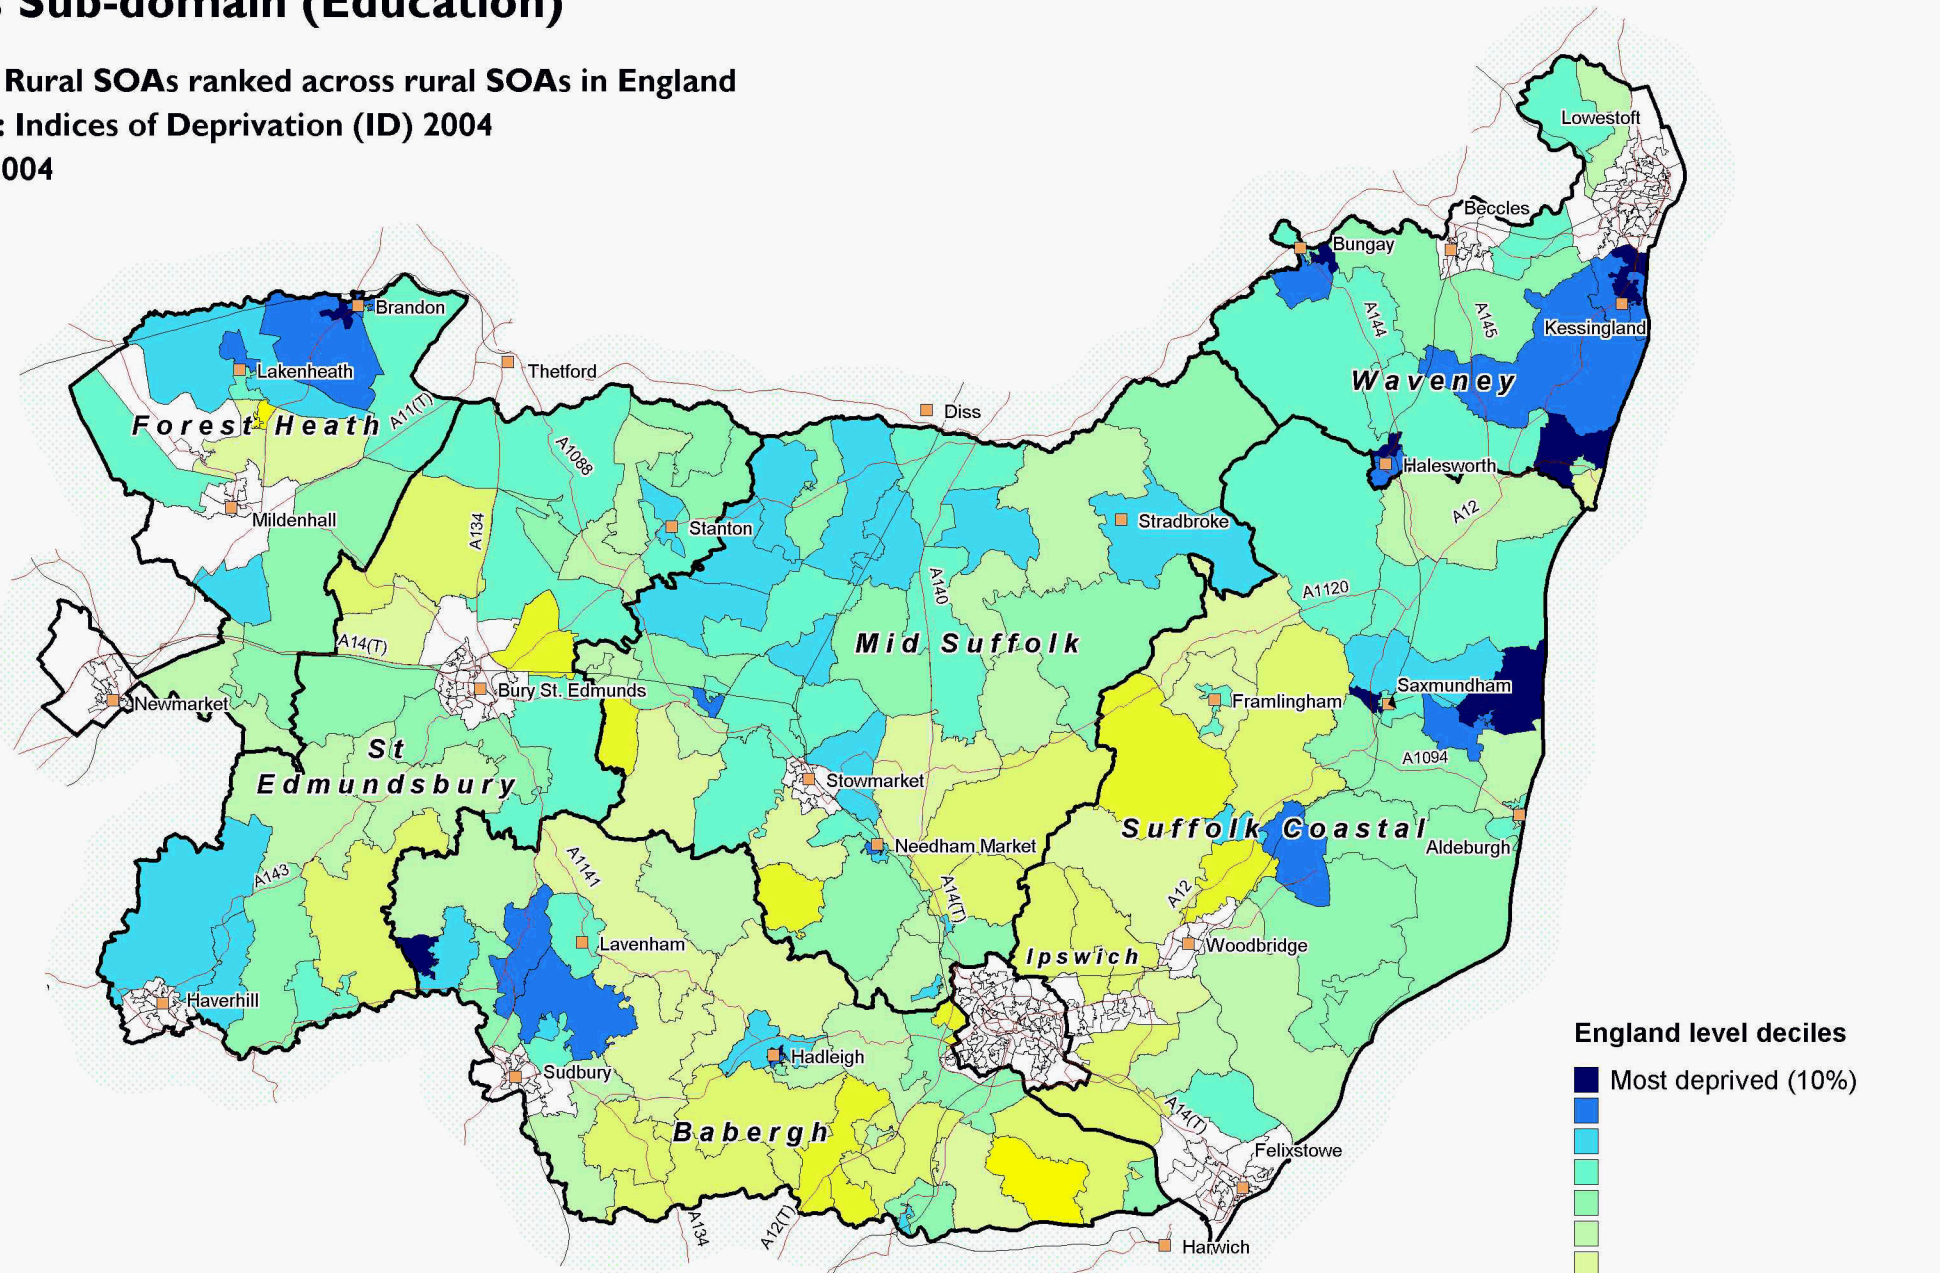

Skills Sub-domain (Education)

Suffolk Rural SOAs ranked across rural SOAs in England

Source: Indices of Deprivation (ID) 2004

Date: 2004

SOAs are Super Output Areas, a statistical geography developed for the Census

Source: Indices of Deprivation (ID) 2004: ODPM. Crown copyright.

Suffolk County Council Licence 100023395

Crown copyright material is reproduced with permission of the controller of HMSO.

The colours on this map show 'England level deciles', based on the ranking of areas across England