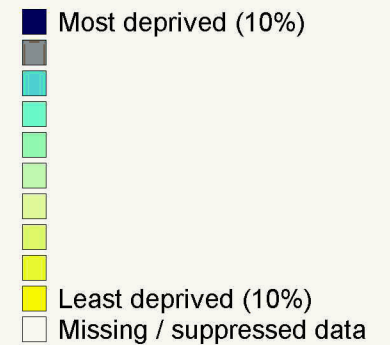

Wider Barriers to Housing Sub-domain

Suffolk Rural SOAs ranked across rural SOAs in England

Source: Indices of Deprivation (ID) 2004

Date: 2004

England level deciles

SOAs are Super Output Areas, a statistical geography developed for the Census

Source: Indices of Deprivation (ID) 2004: ODPM. Crown copyright.

Suffolk County Council Licence 100023395

Crown copyright material is reproduced with permission of the controller of HMSO.

The colours on this map show 'England level deciles', based on the ranking of areas across England