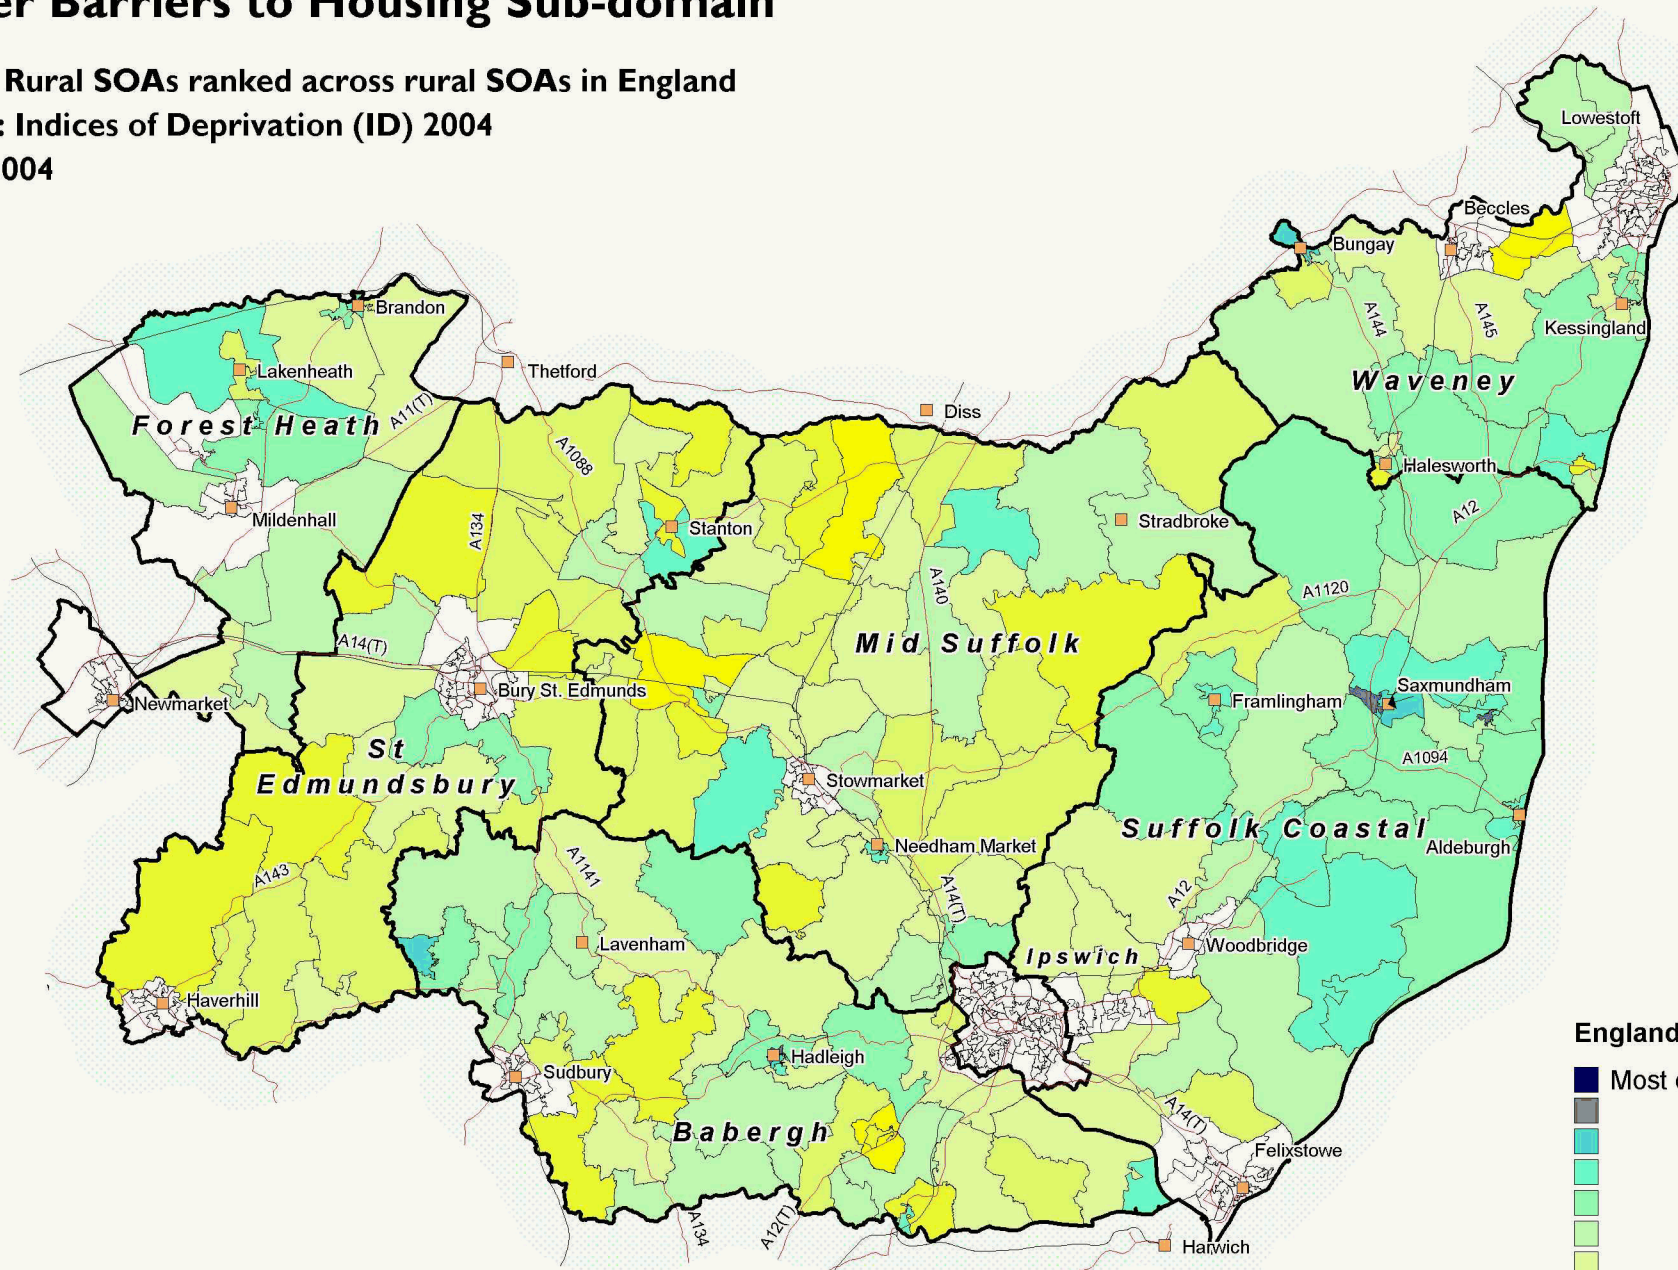

Wider Barriers to Housing Sub-domain

Suffolk Rural SOAs ranked across rural SOAs in England

Source: Indices of Deprivation (ID) 2004

Date: 2004

England level deciles

SOAs are Super Output Areas, a statistical geography developed for the Census

Source: Indices of Deprivation (ID) 2004: ODPM. Crown copyright.

Suffolk County Council Licence 100023395

Crown copyright material is reproduced with permission of the controller of HMSO.

The colours on this map show 'England level deciles', based on the ranking of areas across England