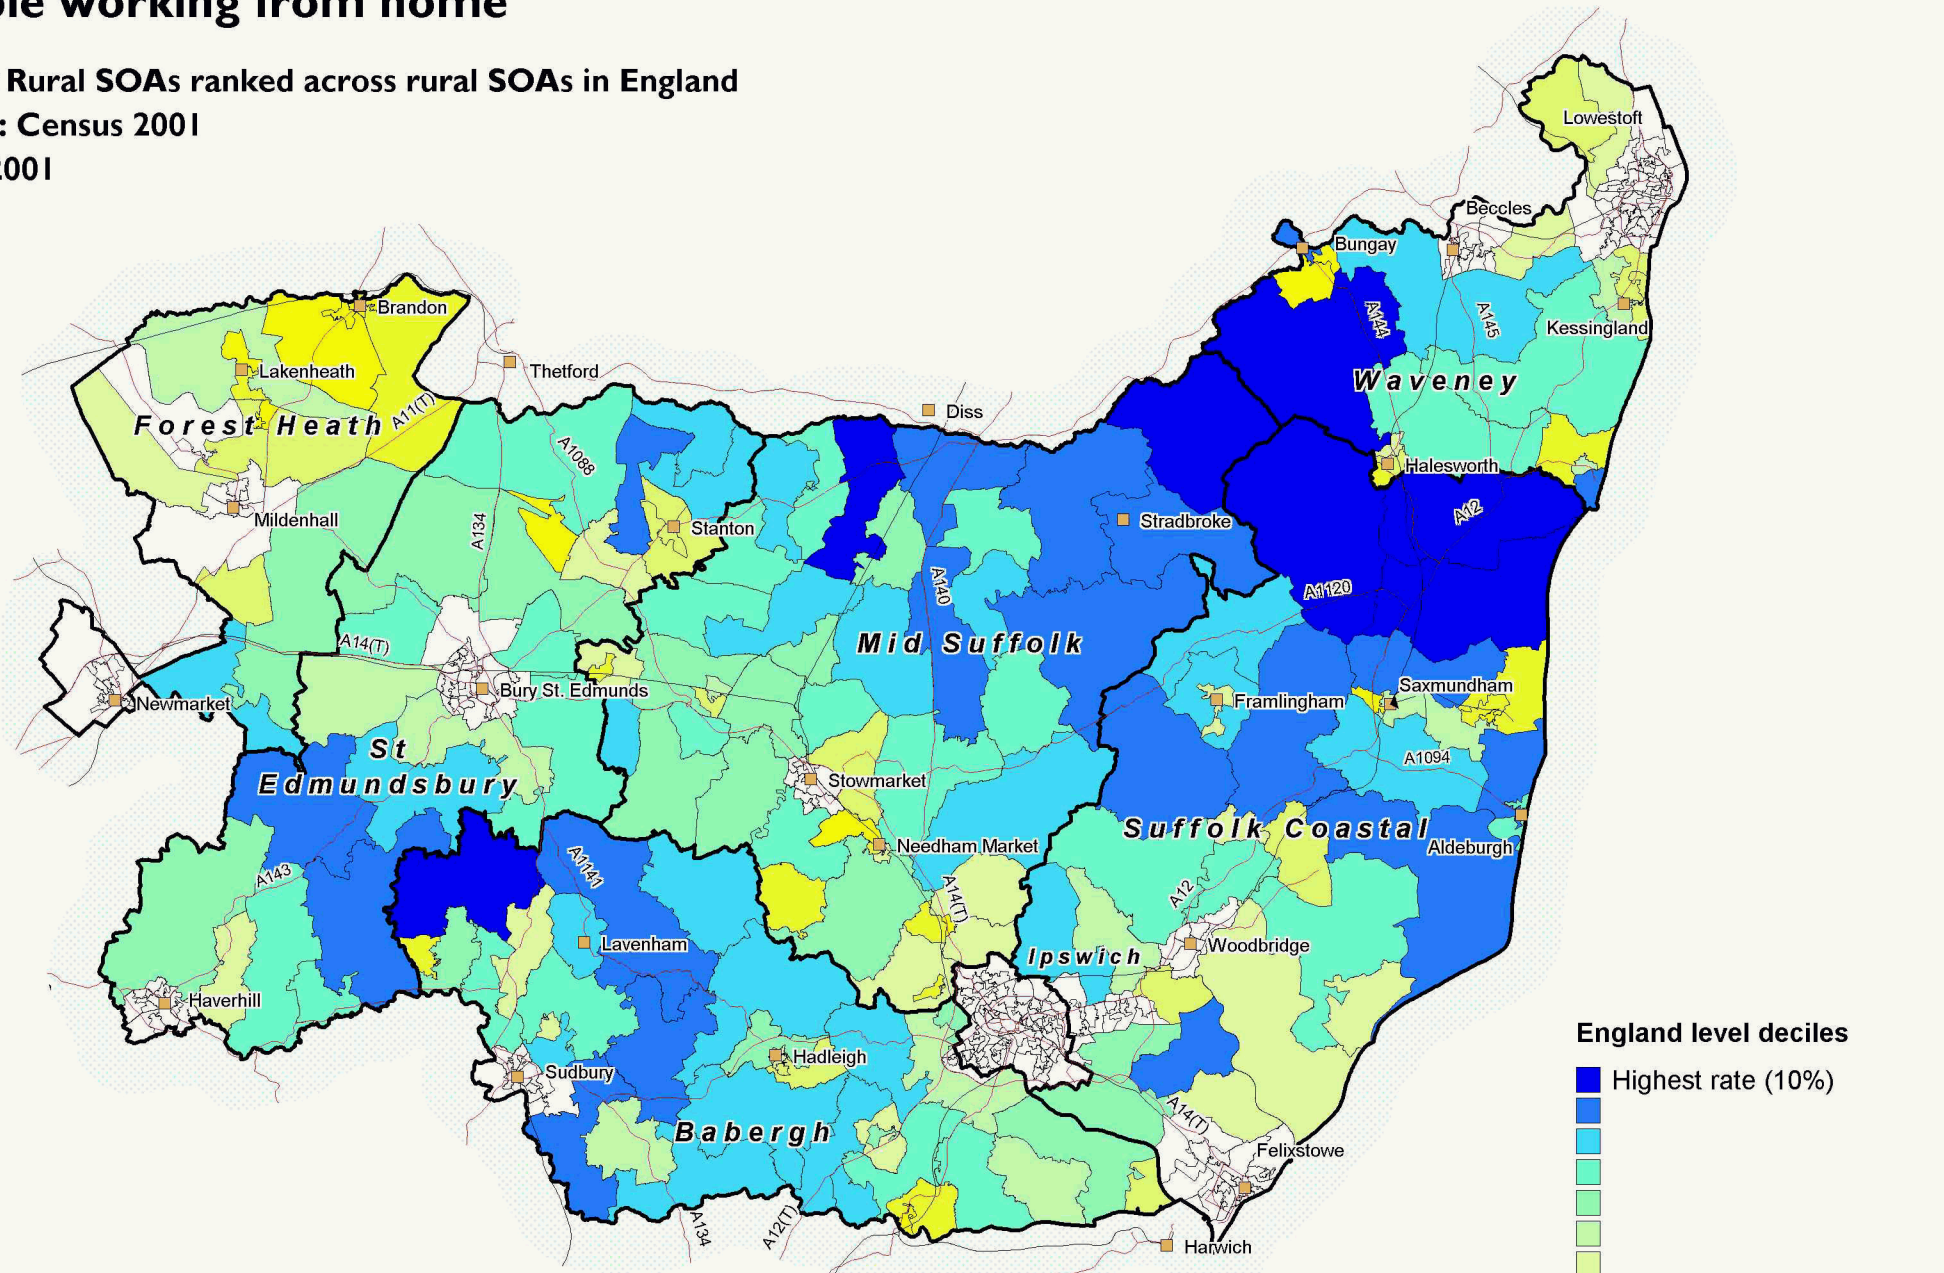

People working from home

Suffolk Rural SOAs ranked across rural SOAs in England

Source: Census 2001

Date: 2001

England level deciles

- Highest rate (10%)
-
-
-
- Lowest rate (10%)
- Missing / suppressed data

SOAs are Super Output Areas, a statistical geography developed for the Census

Source: Census 2001. Crown copyright.

Suffolk County Council Licence 100023395

Crown copyright material is reproduced with permission of the controller of HMSO.

The colours on this map show 'England level deciles', based on the ranking of areas across England

Produced by Oxford Consultants for Social Inclusion, www.oci.co.uk, September 2007