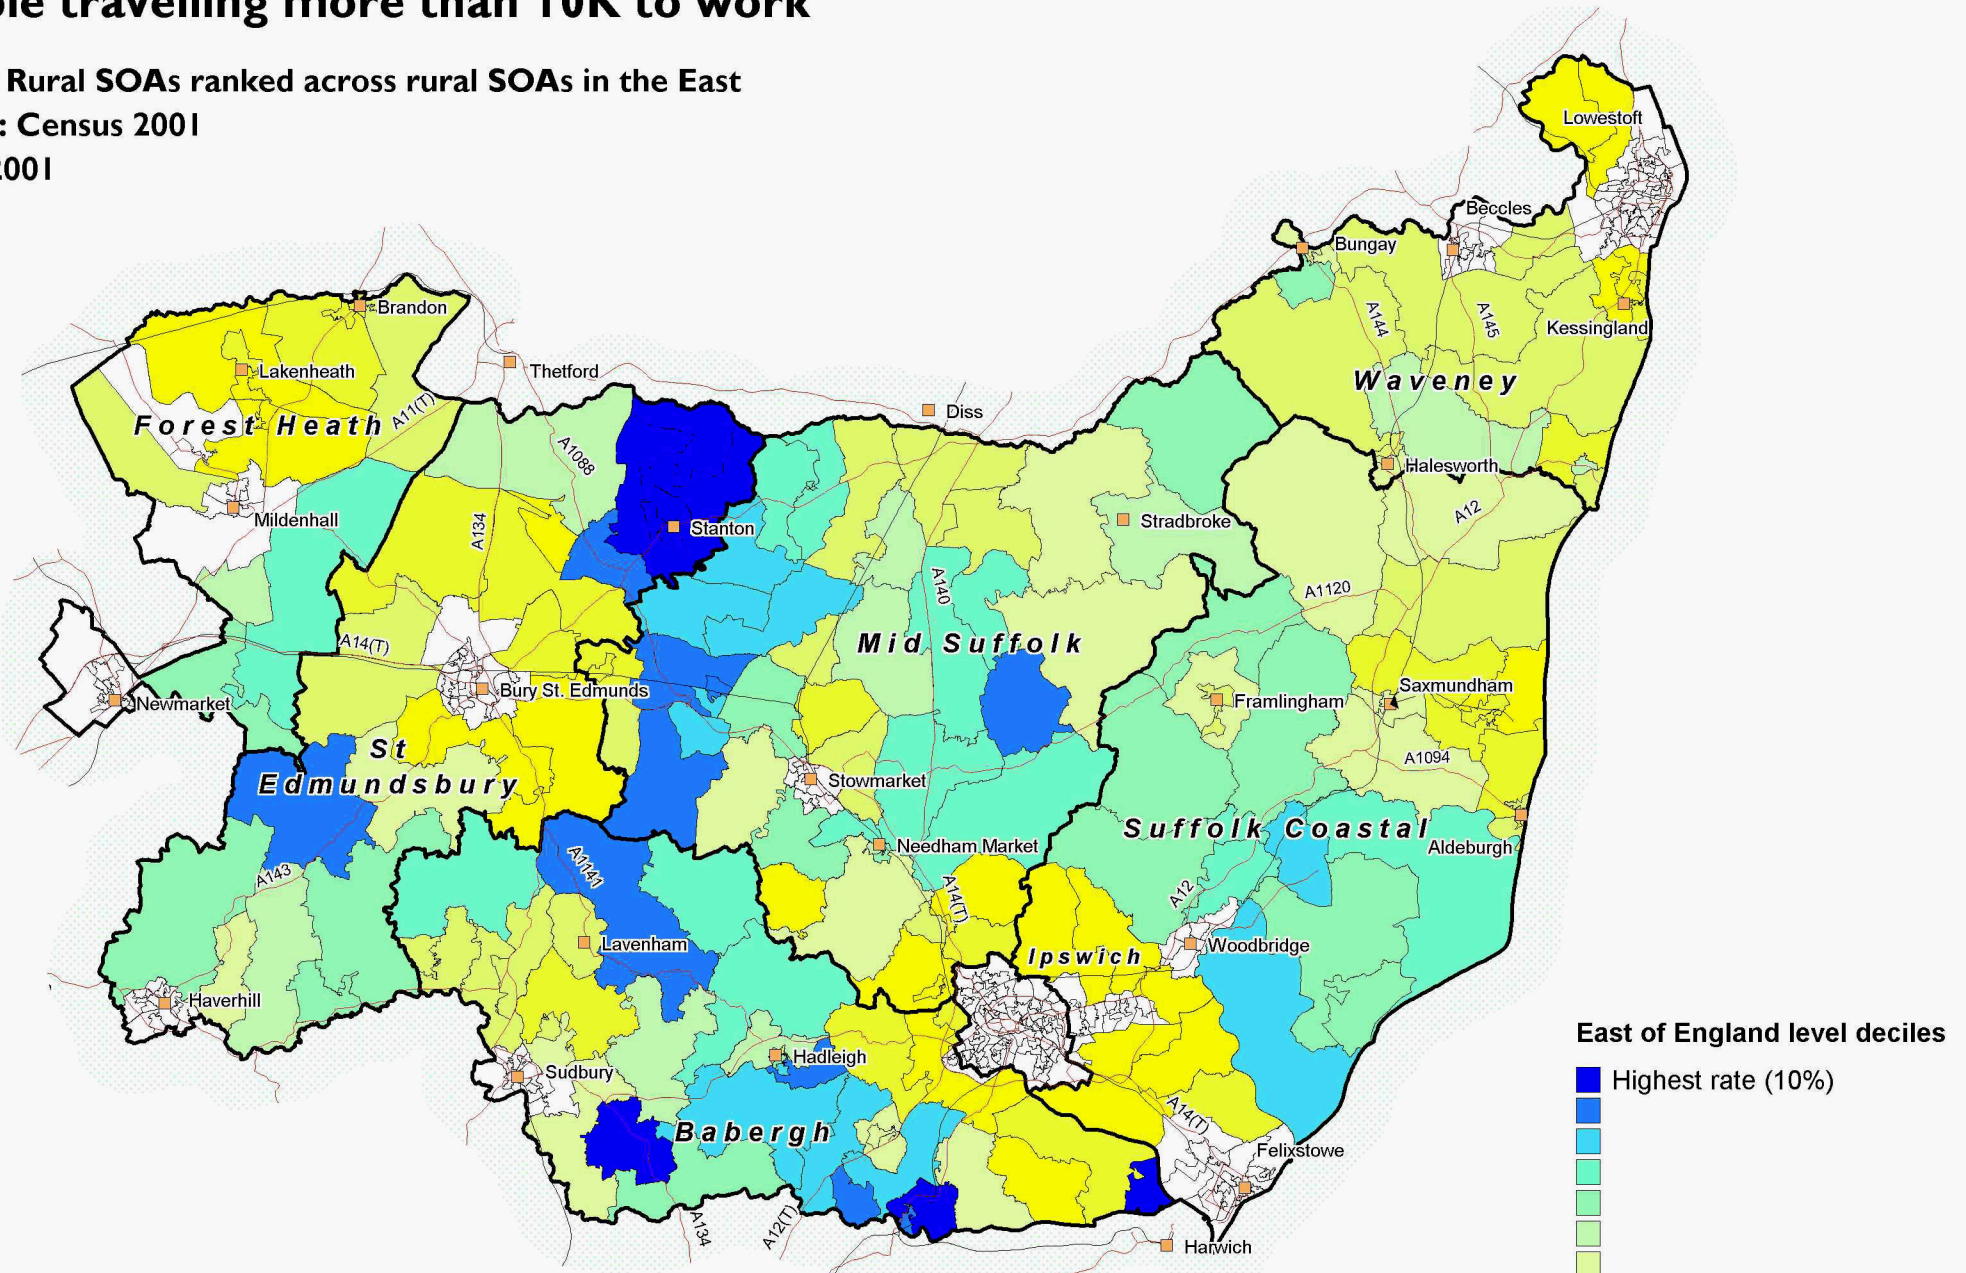

People travelling more than 10K to work

Suffolk Rural SOAs ranked across rural SOAs in the East

Source: Census 2001

Date: 2001

East of England level deciles

- Highest rate (10%)
-
-
-
- Lowest rate (10%)
- Missing / suppressed data

SOAs are Super Output Areas, a statistical geography developed for the Census

Source: Census 2001. Crown copyright.

Suffolk County Council Licence 100023395

Crown copyright material is reproduced with permission of the controller of HMSO.

The colours on this map show 'Regional level deciles', based on the ranking of areas across the East

Produced by Oxford Consultants for Social Inclusion, www.oci.co.uk, September 2007