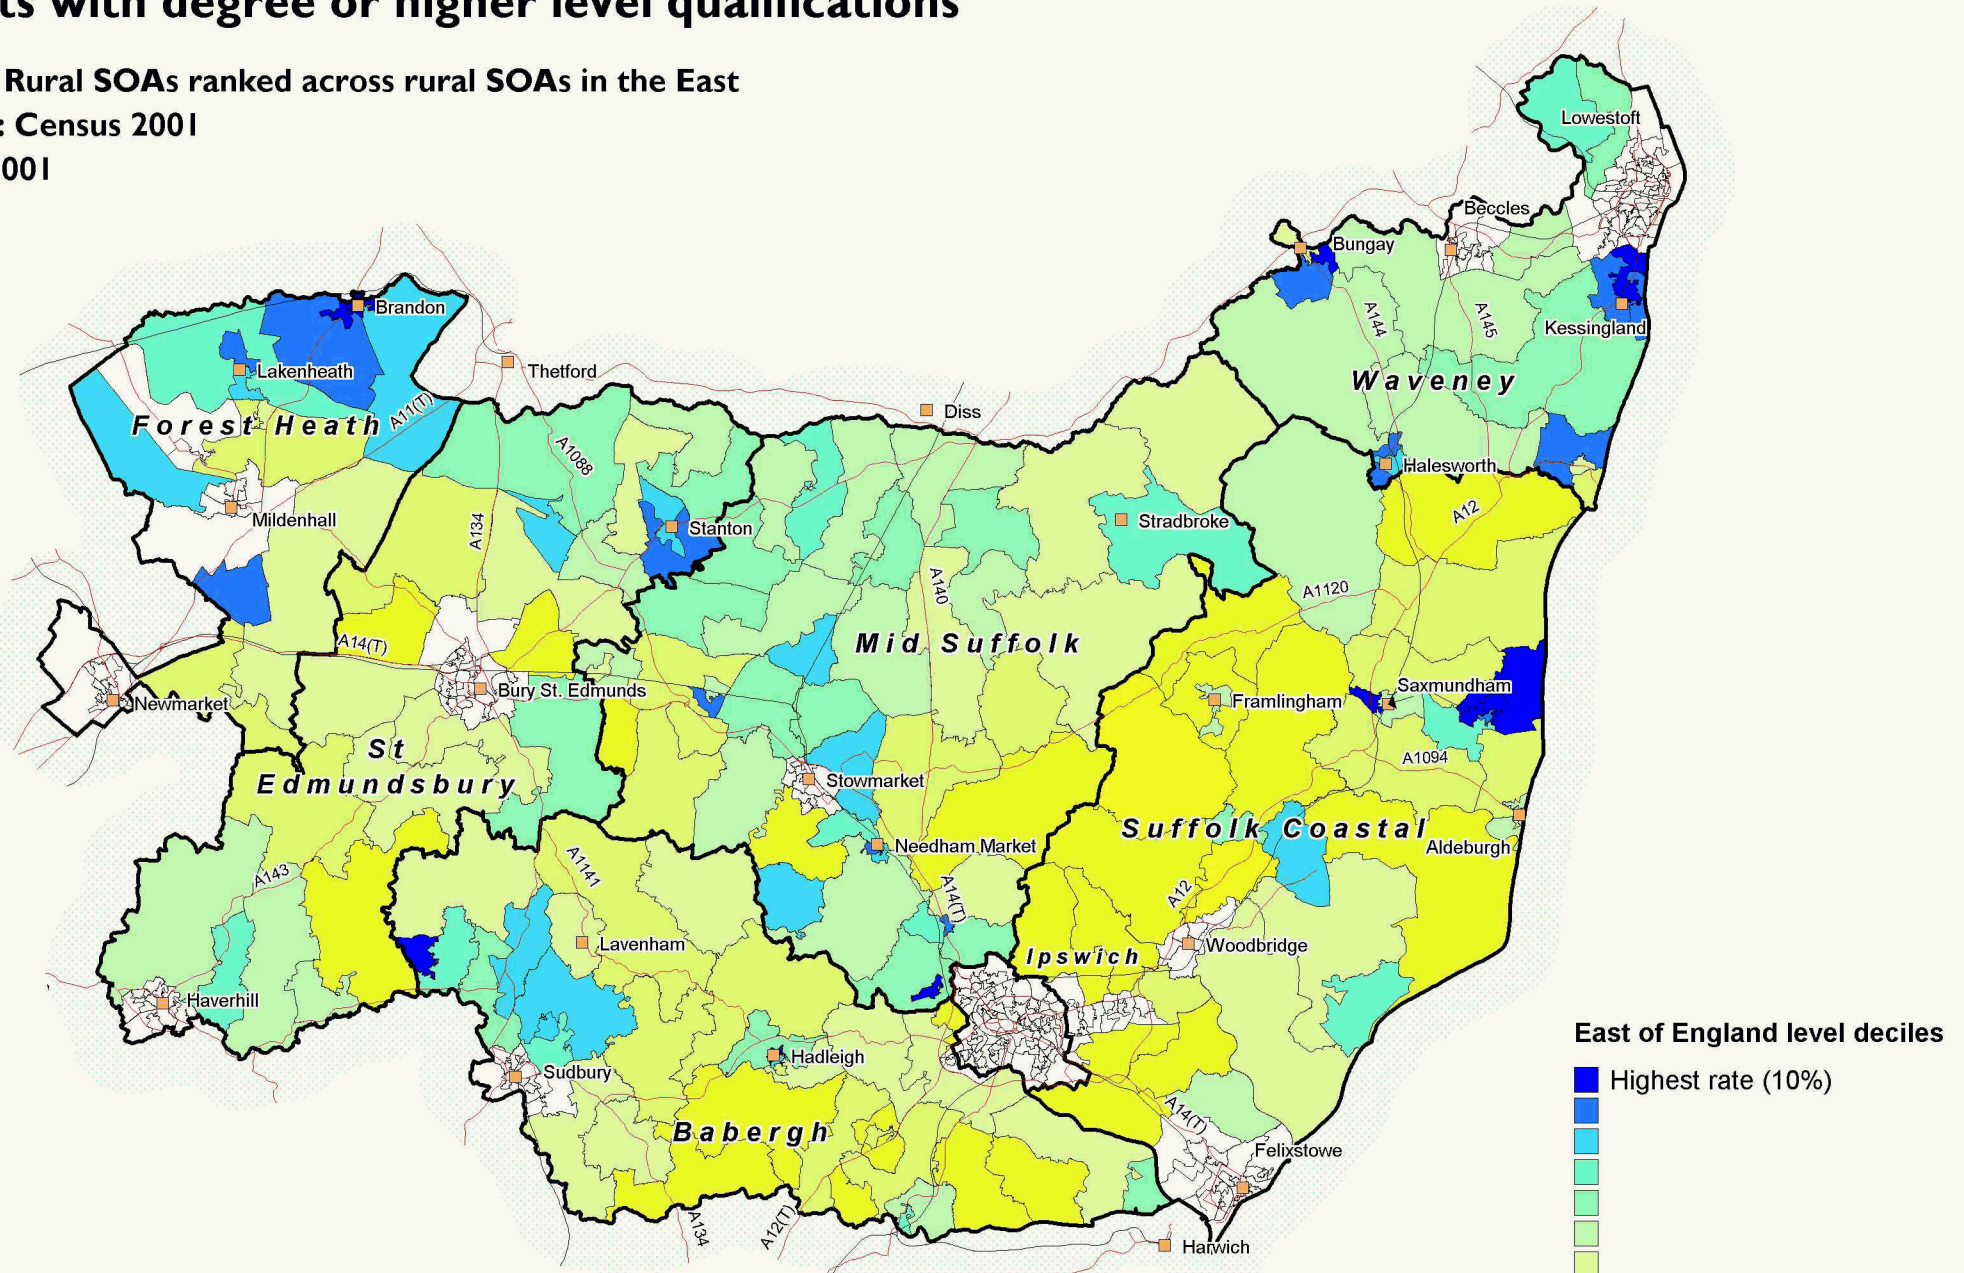

Adults with degree or higher level qualifications

Suffolk Rural SOAs ranked across rural SOAs in the East

Source: Census 2001

Date: 2001

East of England level deciles

- Highest rate (10%)
-
-
-
-
-
- Lowest rate (10%)
- Missing / suppressed data

SOAs are Super Output Areas, a statistical geography developed for the Census

Source: Census 2001. Crown copyright.

Suffolk County Council Licence 100023395

Crown copyright material is reproduced with permission of the controller of HMSO.

The colours on this map show 'Regional level deciles', based on the ranking of areas across the East

Produced by Oxford Consultants for Social Inclusion, www.oci.co.uk, September 2007