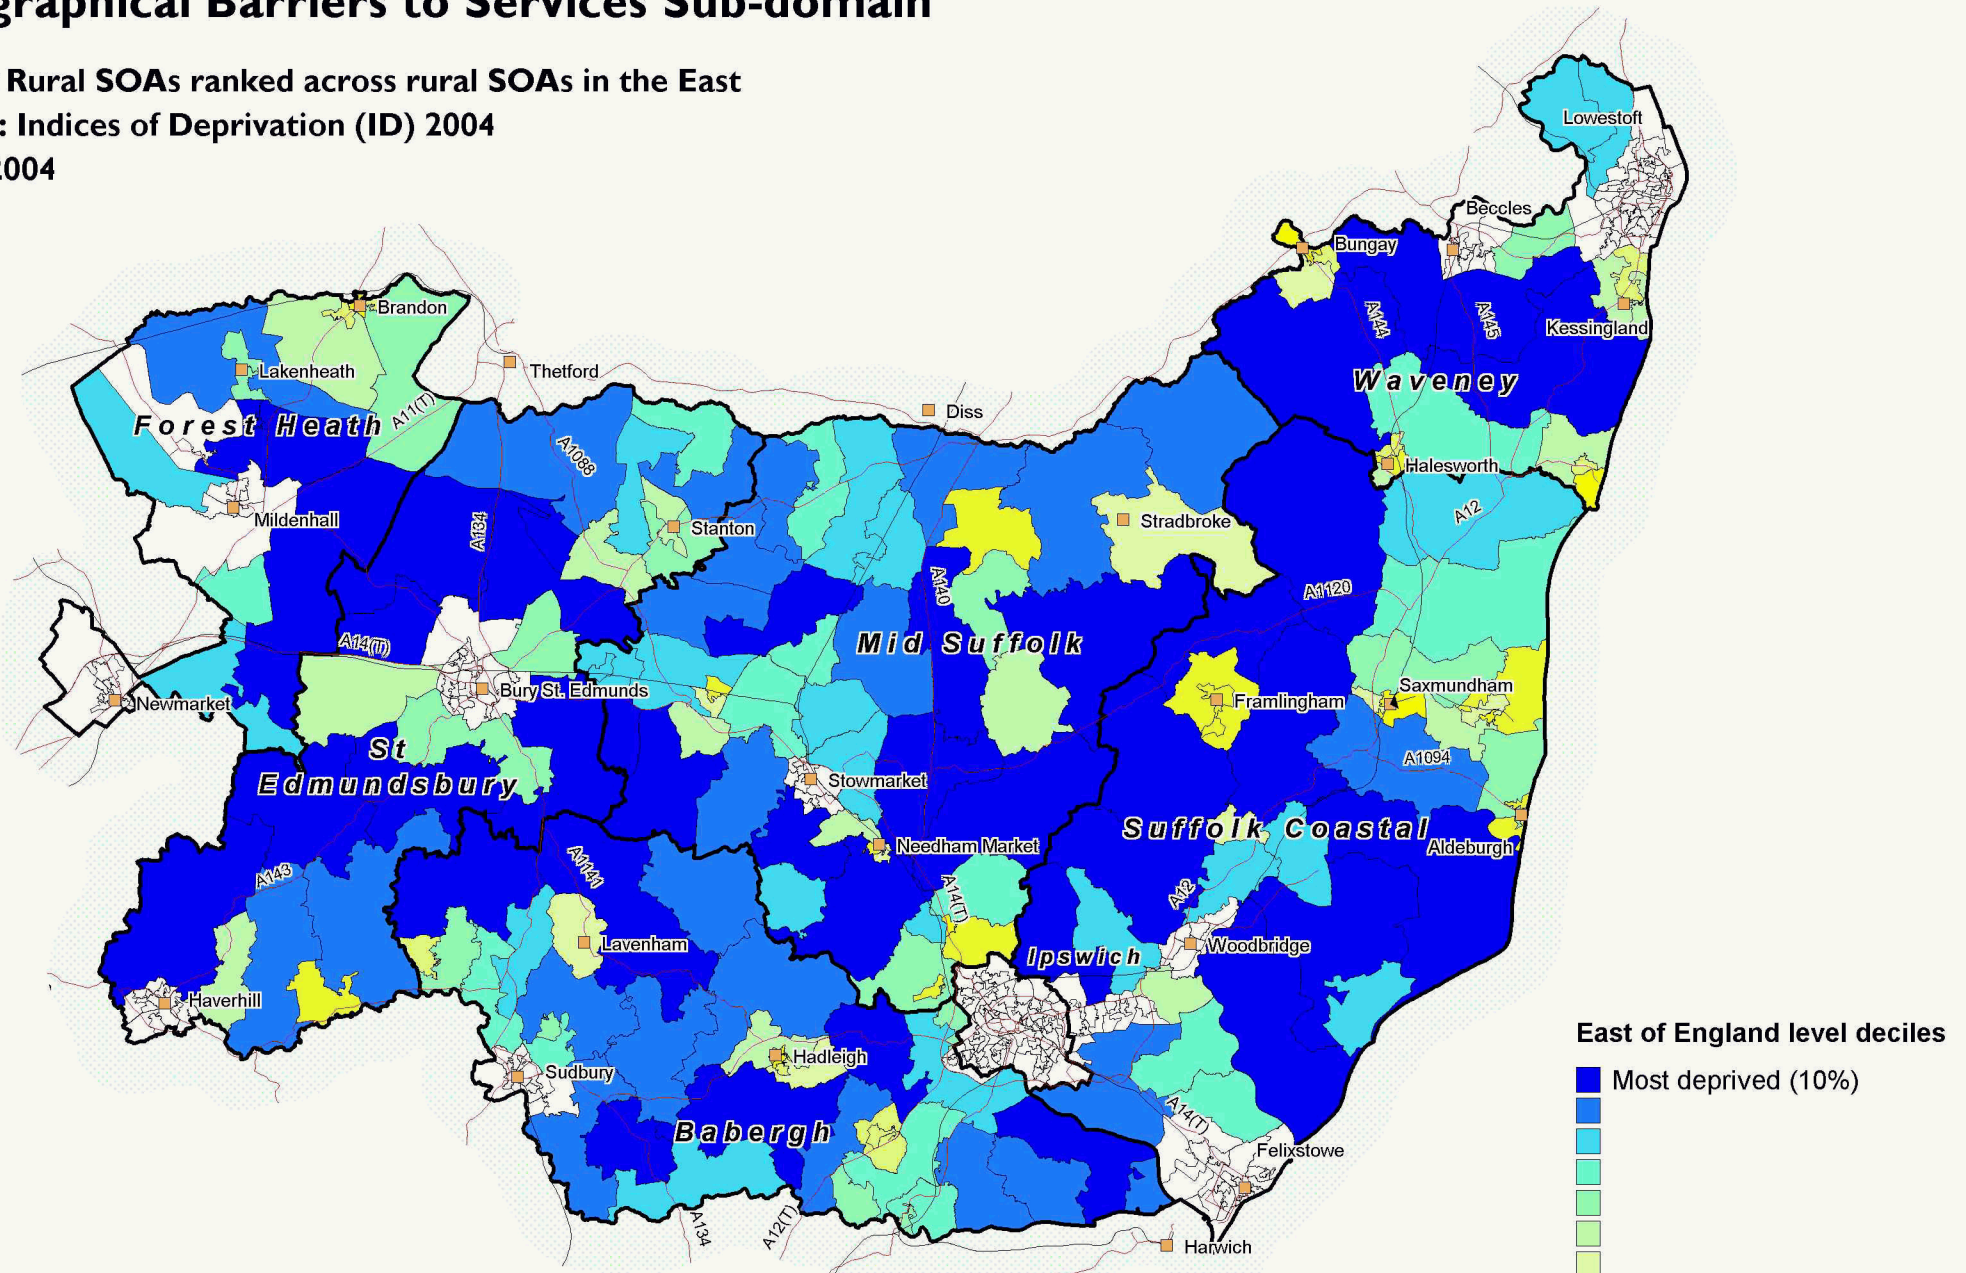

Geographical Barriers to Services Sub-domain

Suffolk Rural SOAs ranked across rural SOAs in the East

Source: Indices of Deprivation (ID) 2004

Date: 2004

SOAs are Super Output Areas, a statistical geography developed for the Census

Source: Indices of Deprivation (ID) 2004: ODPM. Crown copyright.

Suffolk County Council Licence 100023395

Crown copyright material is reproduced with permission of the controller of HMSO.

The colours on this map show 'Regional level deciles', based on the ranking of areas across the East