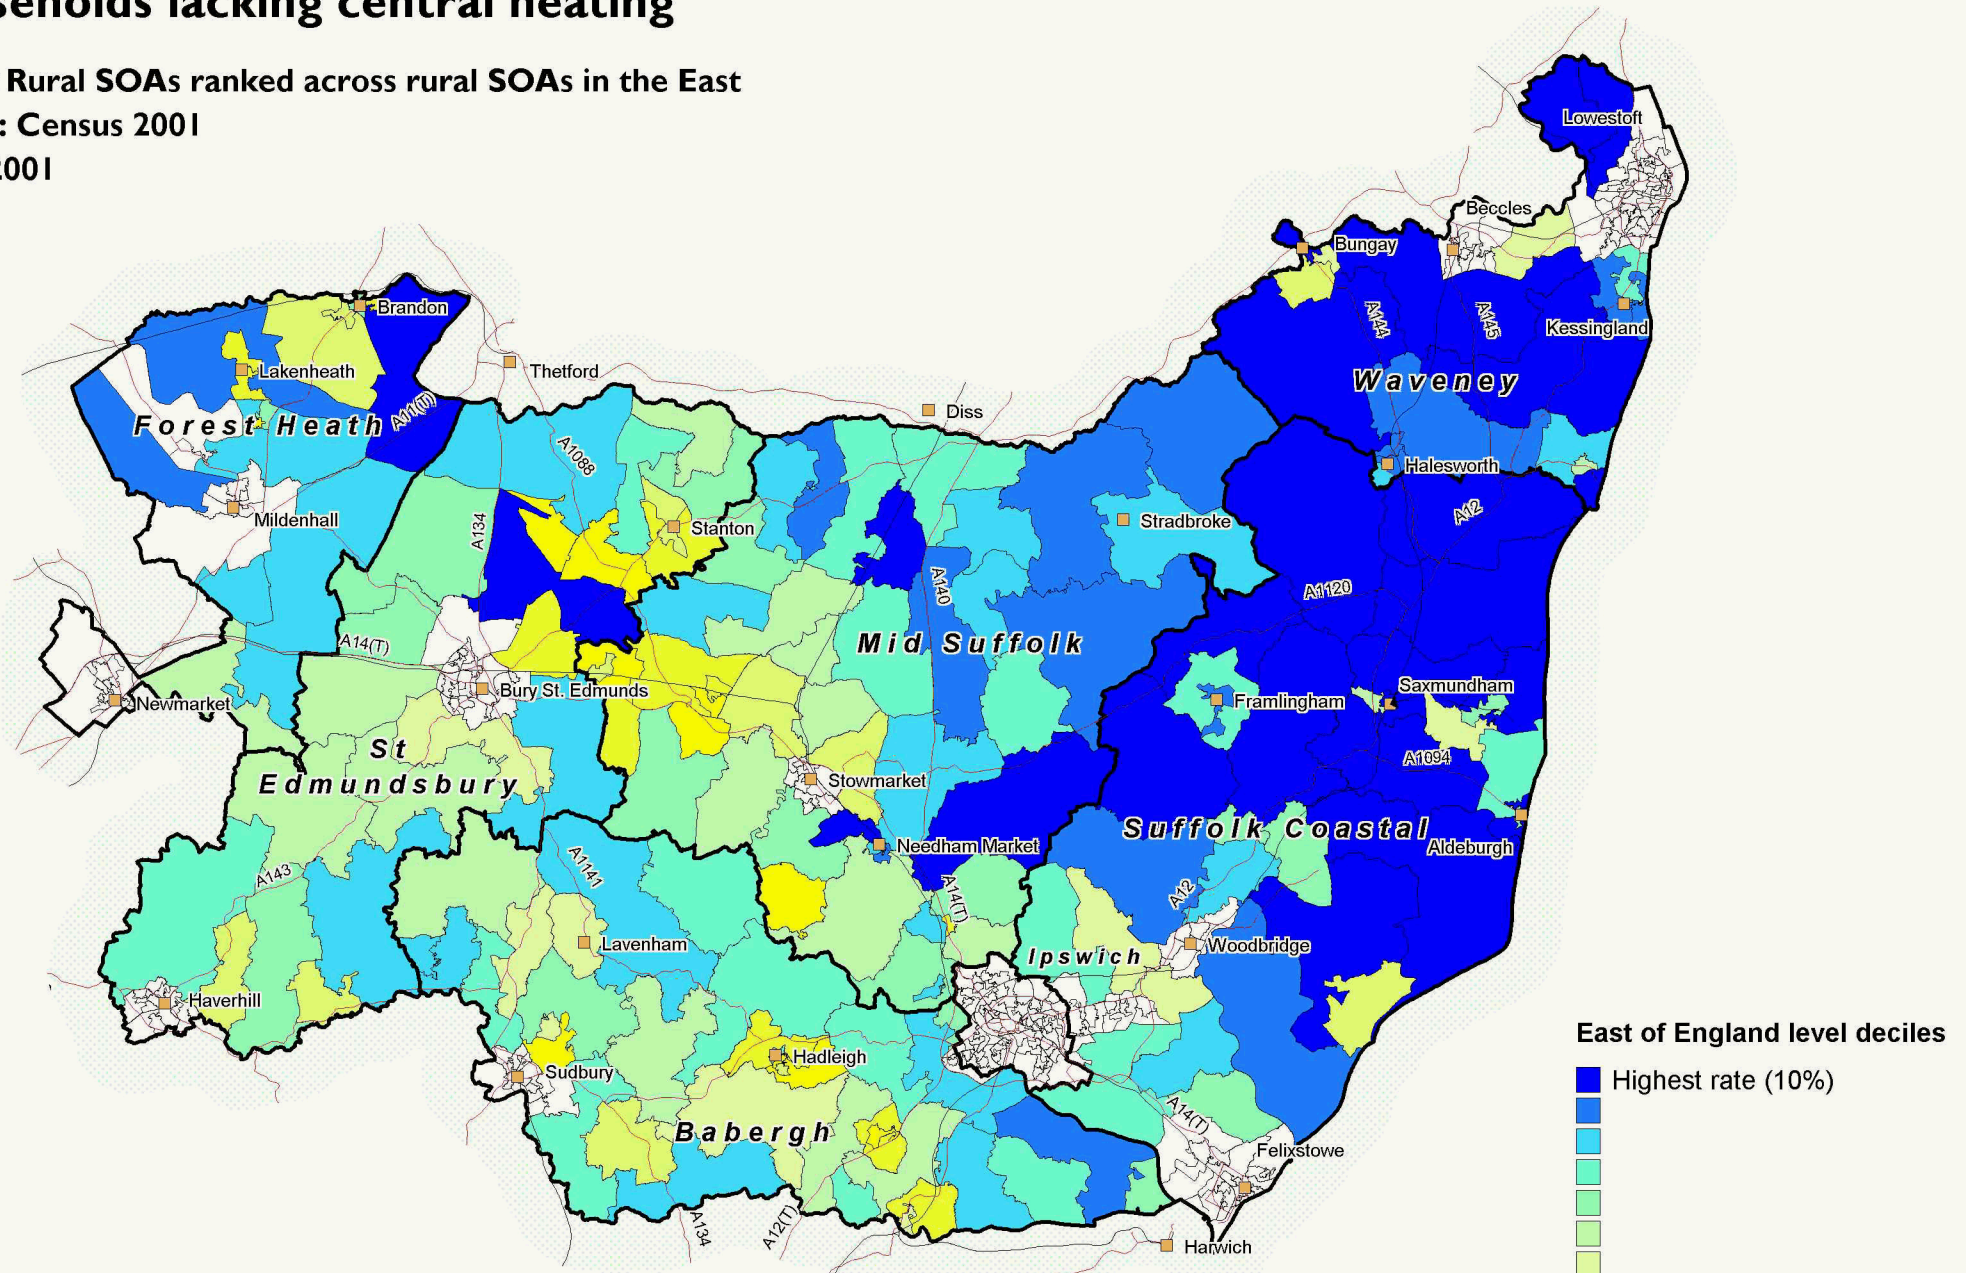

Households lacking central heating

Suffolk Rural SOAs ranked across rural SOAs in the East

Source: Census 2001

Date: 2001

East of England level deciles

- Highest rate (10%)
-
-
-
-
-
-
- Lowest rate (10%)
- Missing / suppressed data

SOAs are Super Output Areas, a statistical geography developed for the Census

Source: Census 2001. Crown copyright.

Suffolk County Council Licence 100023395

Crown copyright material is reproduced with permission of the controller of HMSO.

The colours on this map show 'Regional level deciles', based on the ranking of areas across the East

Produced by Oxford Consultants for Social Inclusion, www.oci.co.uk, September 2007