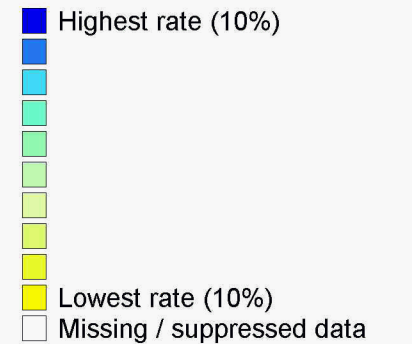

Income Deprivation Affecting Children Index

Suffolk Rural SOAs ranked across rural SOAs in the East

Source: Indices of Deprivation

Date: 2004

East of England level deciles

SOAs are Super Output Areas, a statistical geography developed for the Census

Source: Indices of Deprivation. Crown copyright.

Suffolk County Council Licence 100023395

Crown copyright material is reproduced with permission of the controller of HMSO.

The colours on this map show 'Regional level deciles', based on the ranking of areas across the East