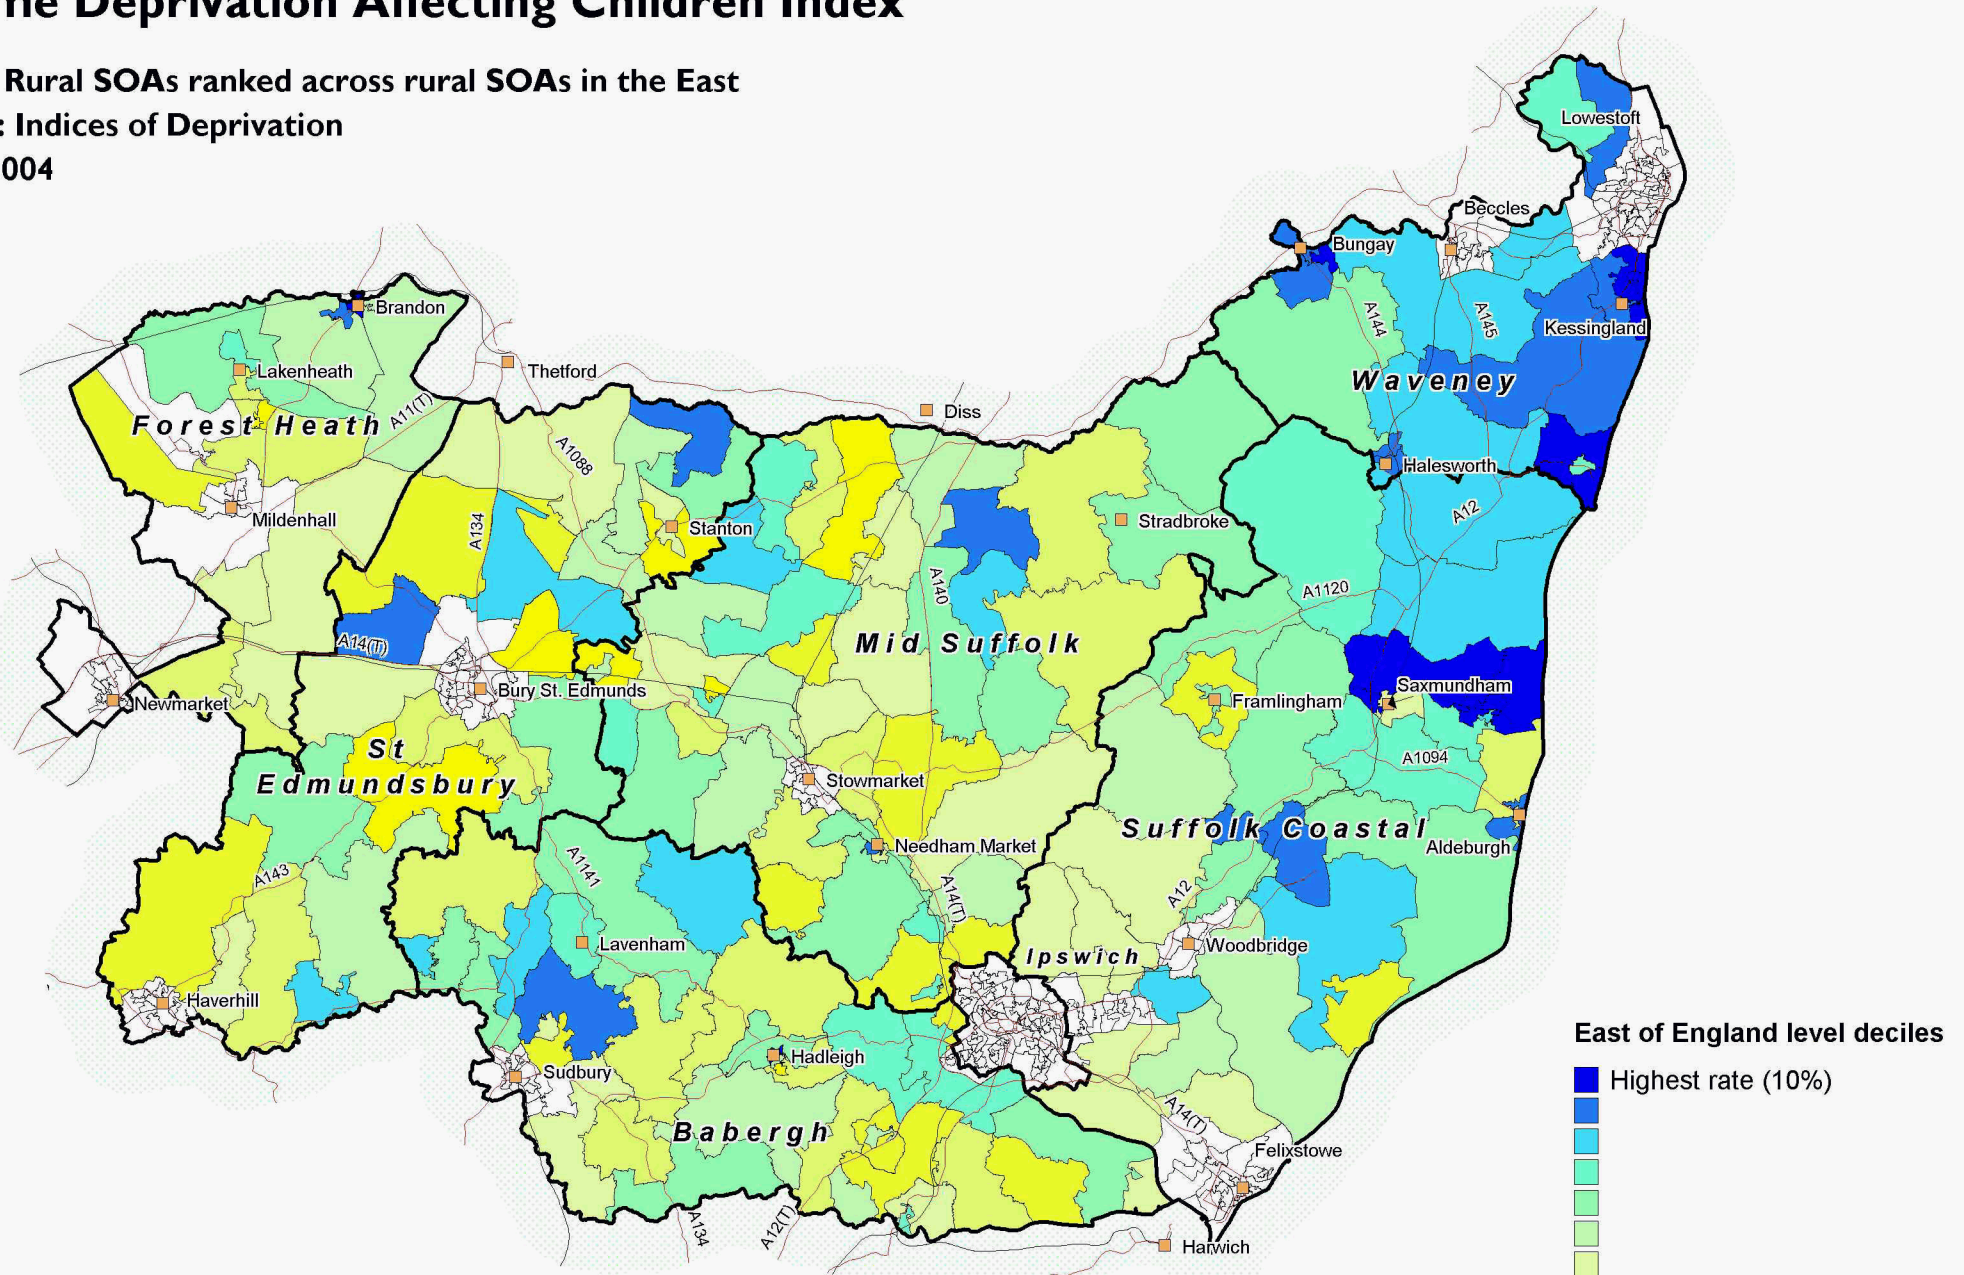

Income Deprivation Affecting Children Index

Suffolk Rural SOAs ranked across rural SOAs in the East

Source: Indices of Deprivation

Date: 2004

East of England level deciles

SOAs are Super Output Areas, a statistical geography developed for the Census

Source: Indices of Deprivation. Crown copyright.

Suffolk County Council Licence 100023395

Crown copyright material is reproduced with permission of the controller of HMSO.

The colours on this map show 'Regional level deciles', based on the ranking of areas across the East