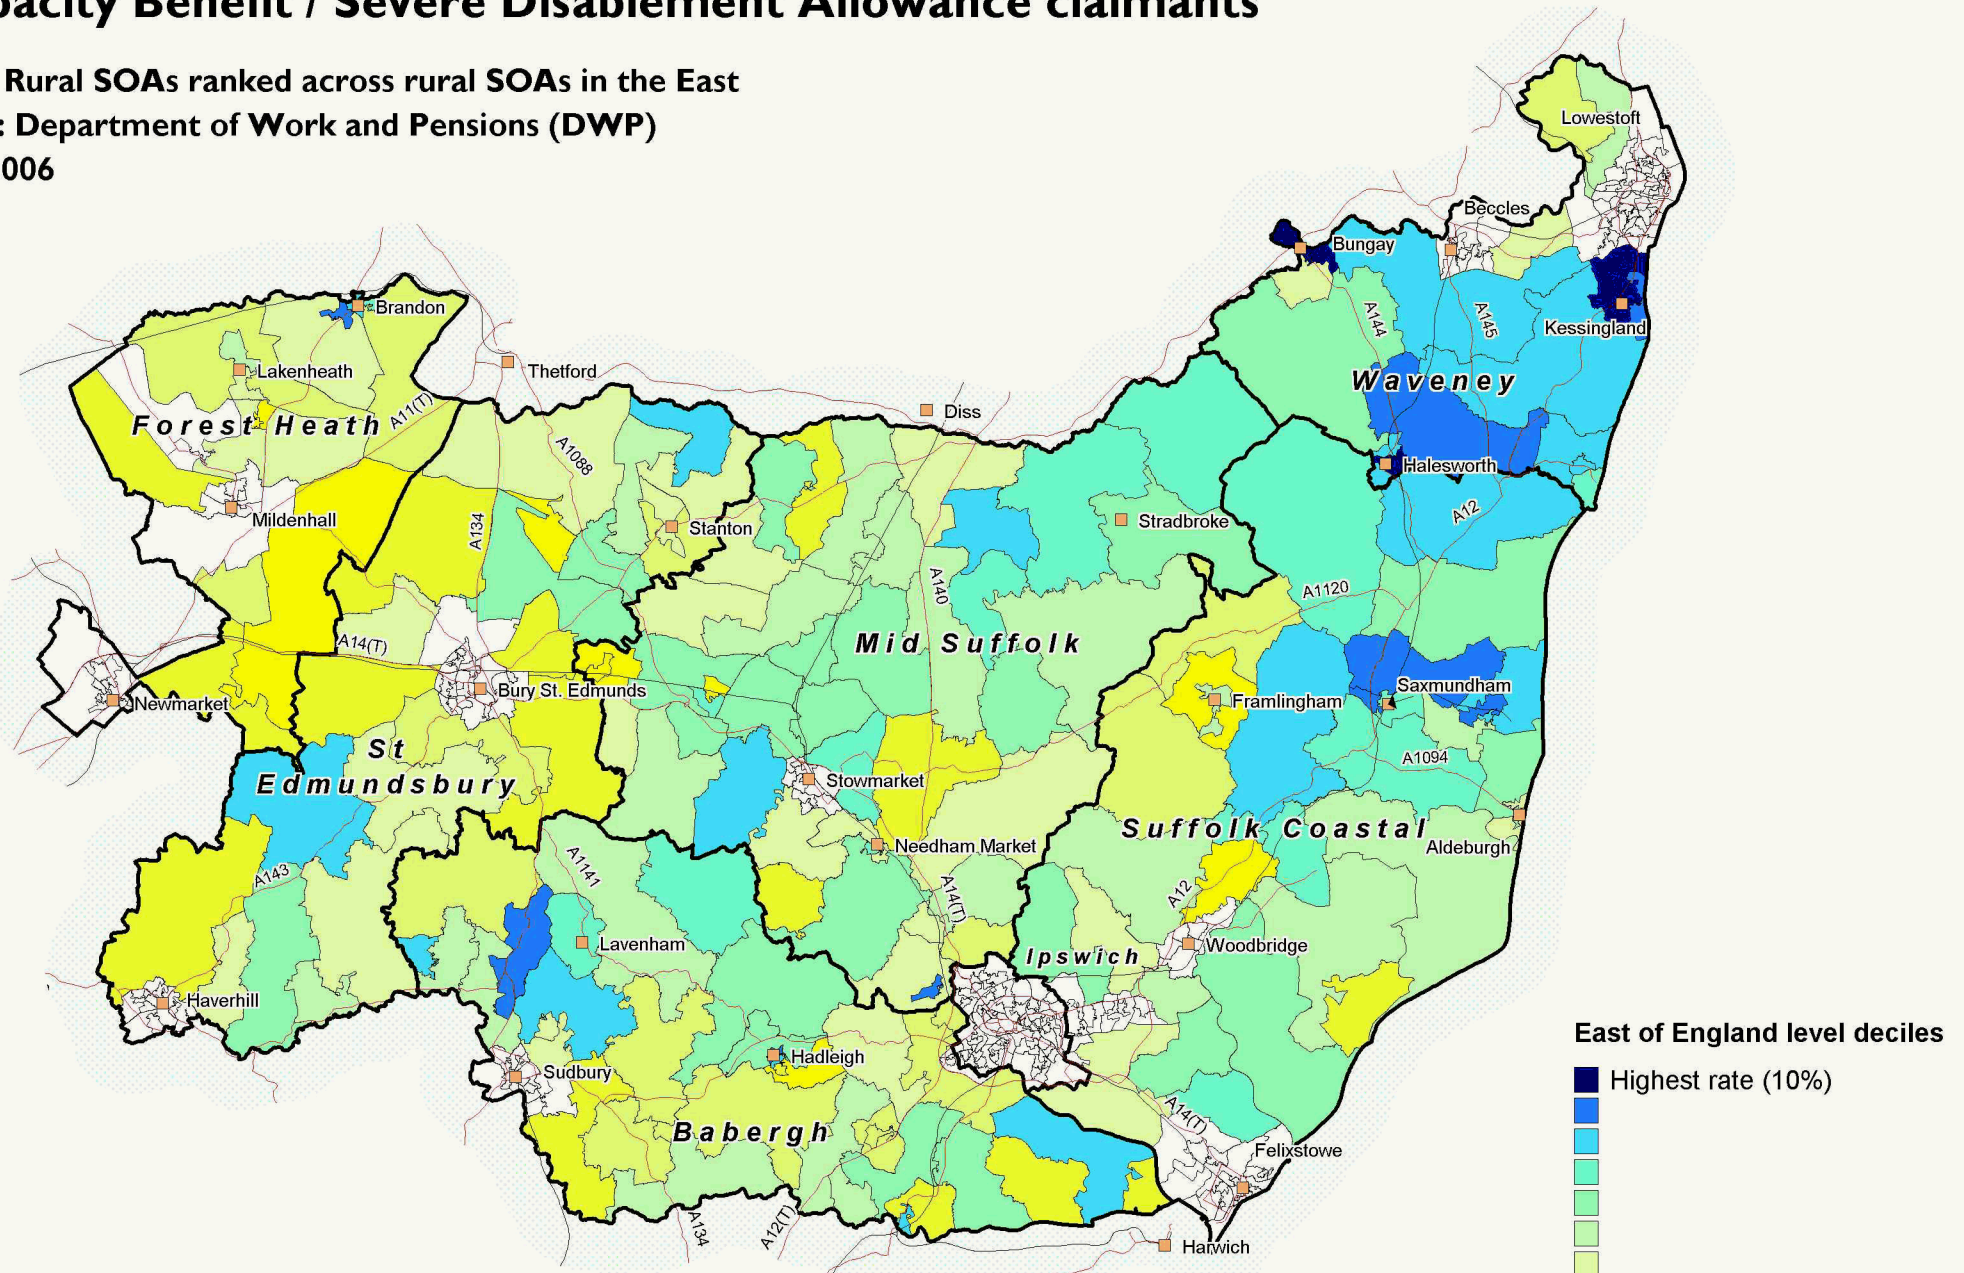

Incapacity Benefit / Severe Disablement Allowance claimants

Suffolk Rural SOAs ranked across rural SOAs in the East

Source: Department of Work and Pensions (DWP)

Date: 2006

East of England level deciles

- Highest rate (10%)
-
-
-
-
-
- Lowest rate (10%)
- Missing / suppressed data

SOAs are Super Output Areas, a statistical geography developed for the Census

Source: Department of Work and Pensions (DWP). Crown copyright.

Suffolk County Council Licence 100023395

Crown copyright material is reproduced with permission of the controller of HMSO.

The colours on this map show 'Regional level deciles', based on the ranking of areas across the East

Produced by Oxford Consultants for Social Inclusion, www.oci.co.uk, September 2007