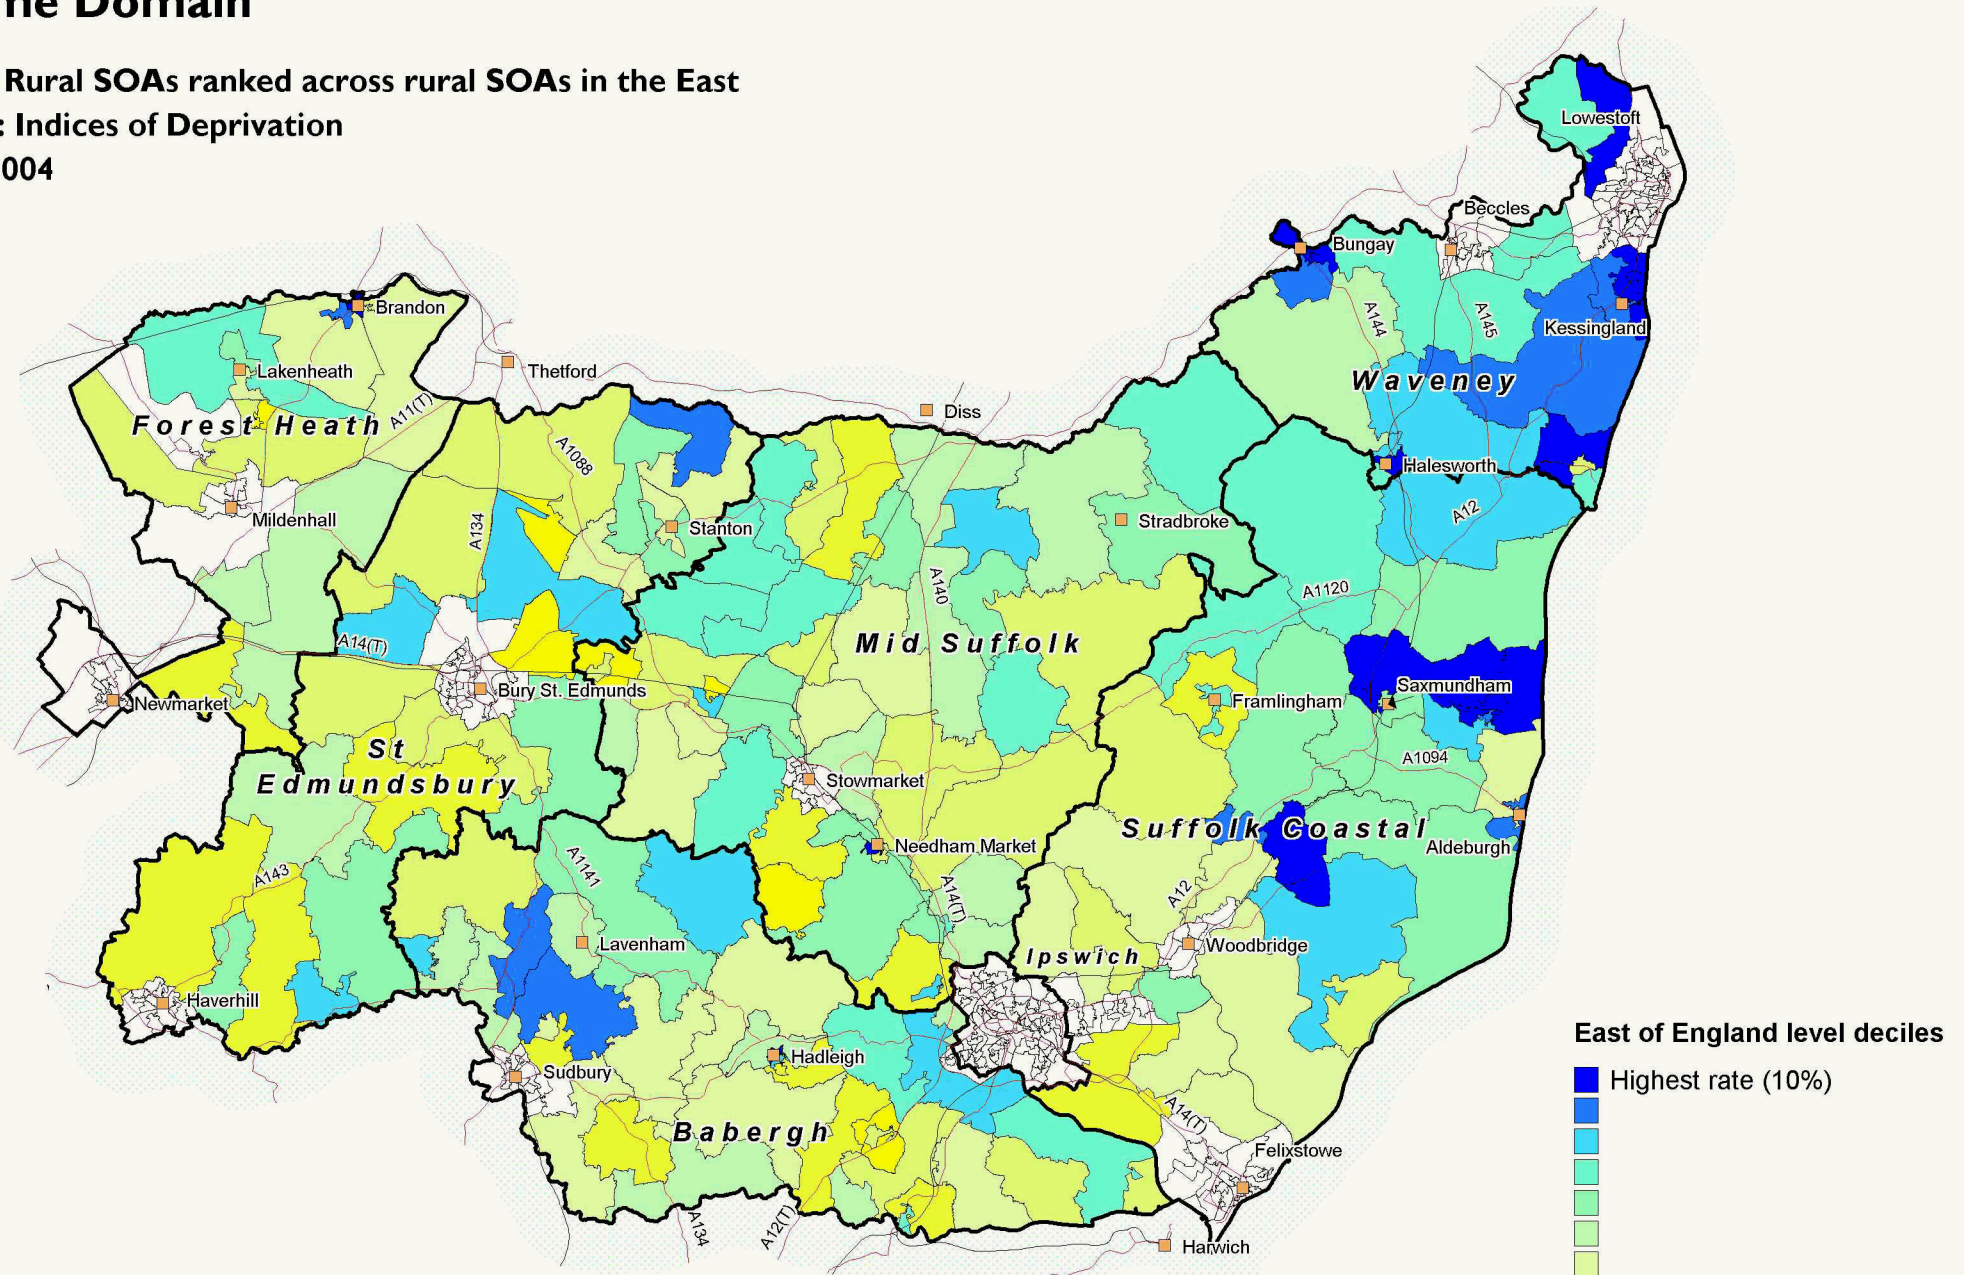

Income Domain

Suffolk Rural SOAs ranked across rural SOAs in the East

Source: Indices of Deprivation

Date: 2004

East of England level deciles

SOAs are Super Output Areas, a statistical geography developed for the Census

Source: Indices of Deprivation. Crown copyright.

Suffolk County Council Licence 100023395

Crown copyright material is reproduced with permission of the controller of HMSO.

The colours on this map show 'Regional level deciles', based on the ranking of areas across the East