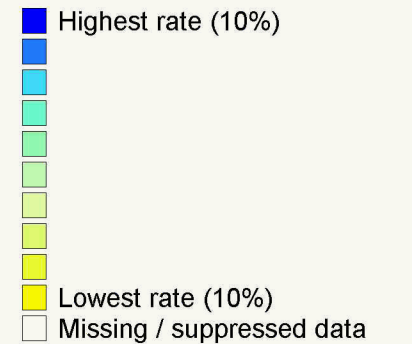

Income Domain

Suffolk Rural SOAs ranked across rural SOAs in the East

Source: Indices of Deprivation

Date: 2004

East of England level deciles

SOAs are Super Output Areas, a statistical geography developed for the Census

Source: Indices of Deprivation. Crown copyright.

Suffolk County Council Licence 100023395

Crown copyright material is reproduced with permission of the controller of HMSO.

The colours on this map show 'Regional level deciles', based on the ranking of areas across the East