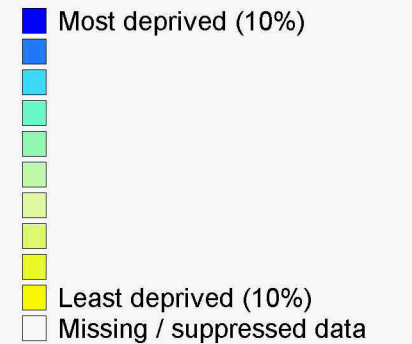

# Indoors Living Environment Sub-domain

Suffolk Rural SOAs ranked across rural SOAs in the East

Source: Indices of Deprivation (ID) 2004

Date: 2004

East of England level deciles

SOAs are Super Output Areas, a statistical geography developed for the Census