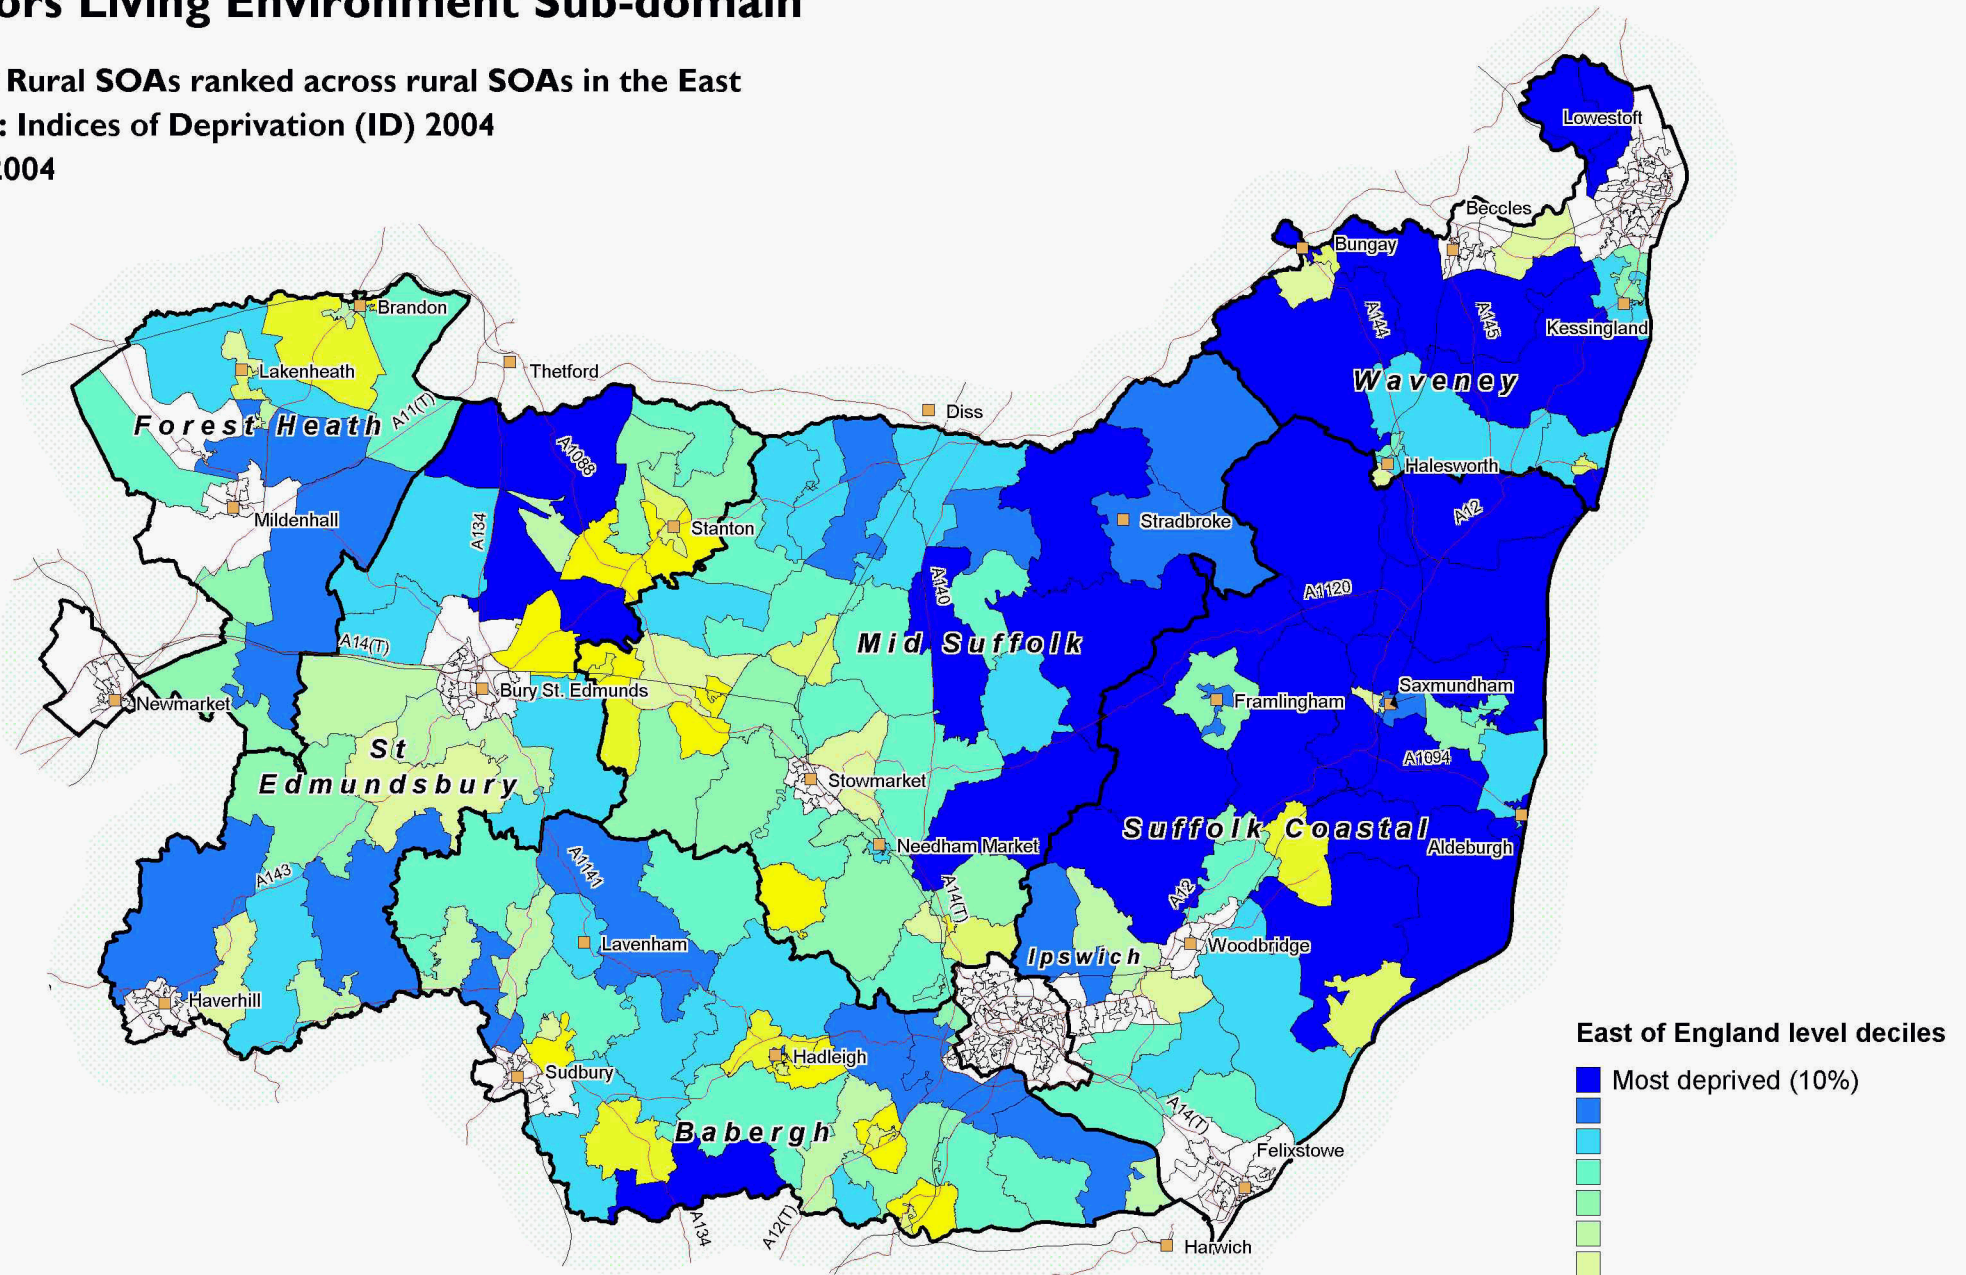

# Indoors Living Environment Sub-domain

Suffolk Rural SOAs ranked across rural SOAs in the East

Source: Indices of Deprivation (ID) 2004

Date: 2004

East of England level deciles

SOAs are Super Output Areas, a statistical geography developed for the Census

Source: Indices of Deprivation (ID) 2004: ODPM. Crown copyright.

Suffolk County Council Licence 100023395

Crown copyright material is reproduced with permission of the controller of HMSO.

The colours on this map show 'Regional level deciles', based on the ranking of areas across the East