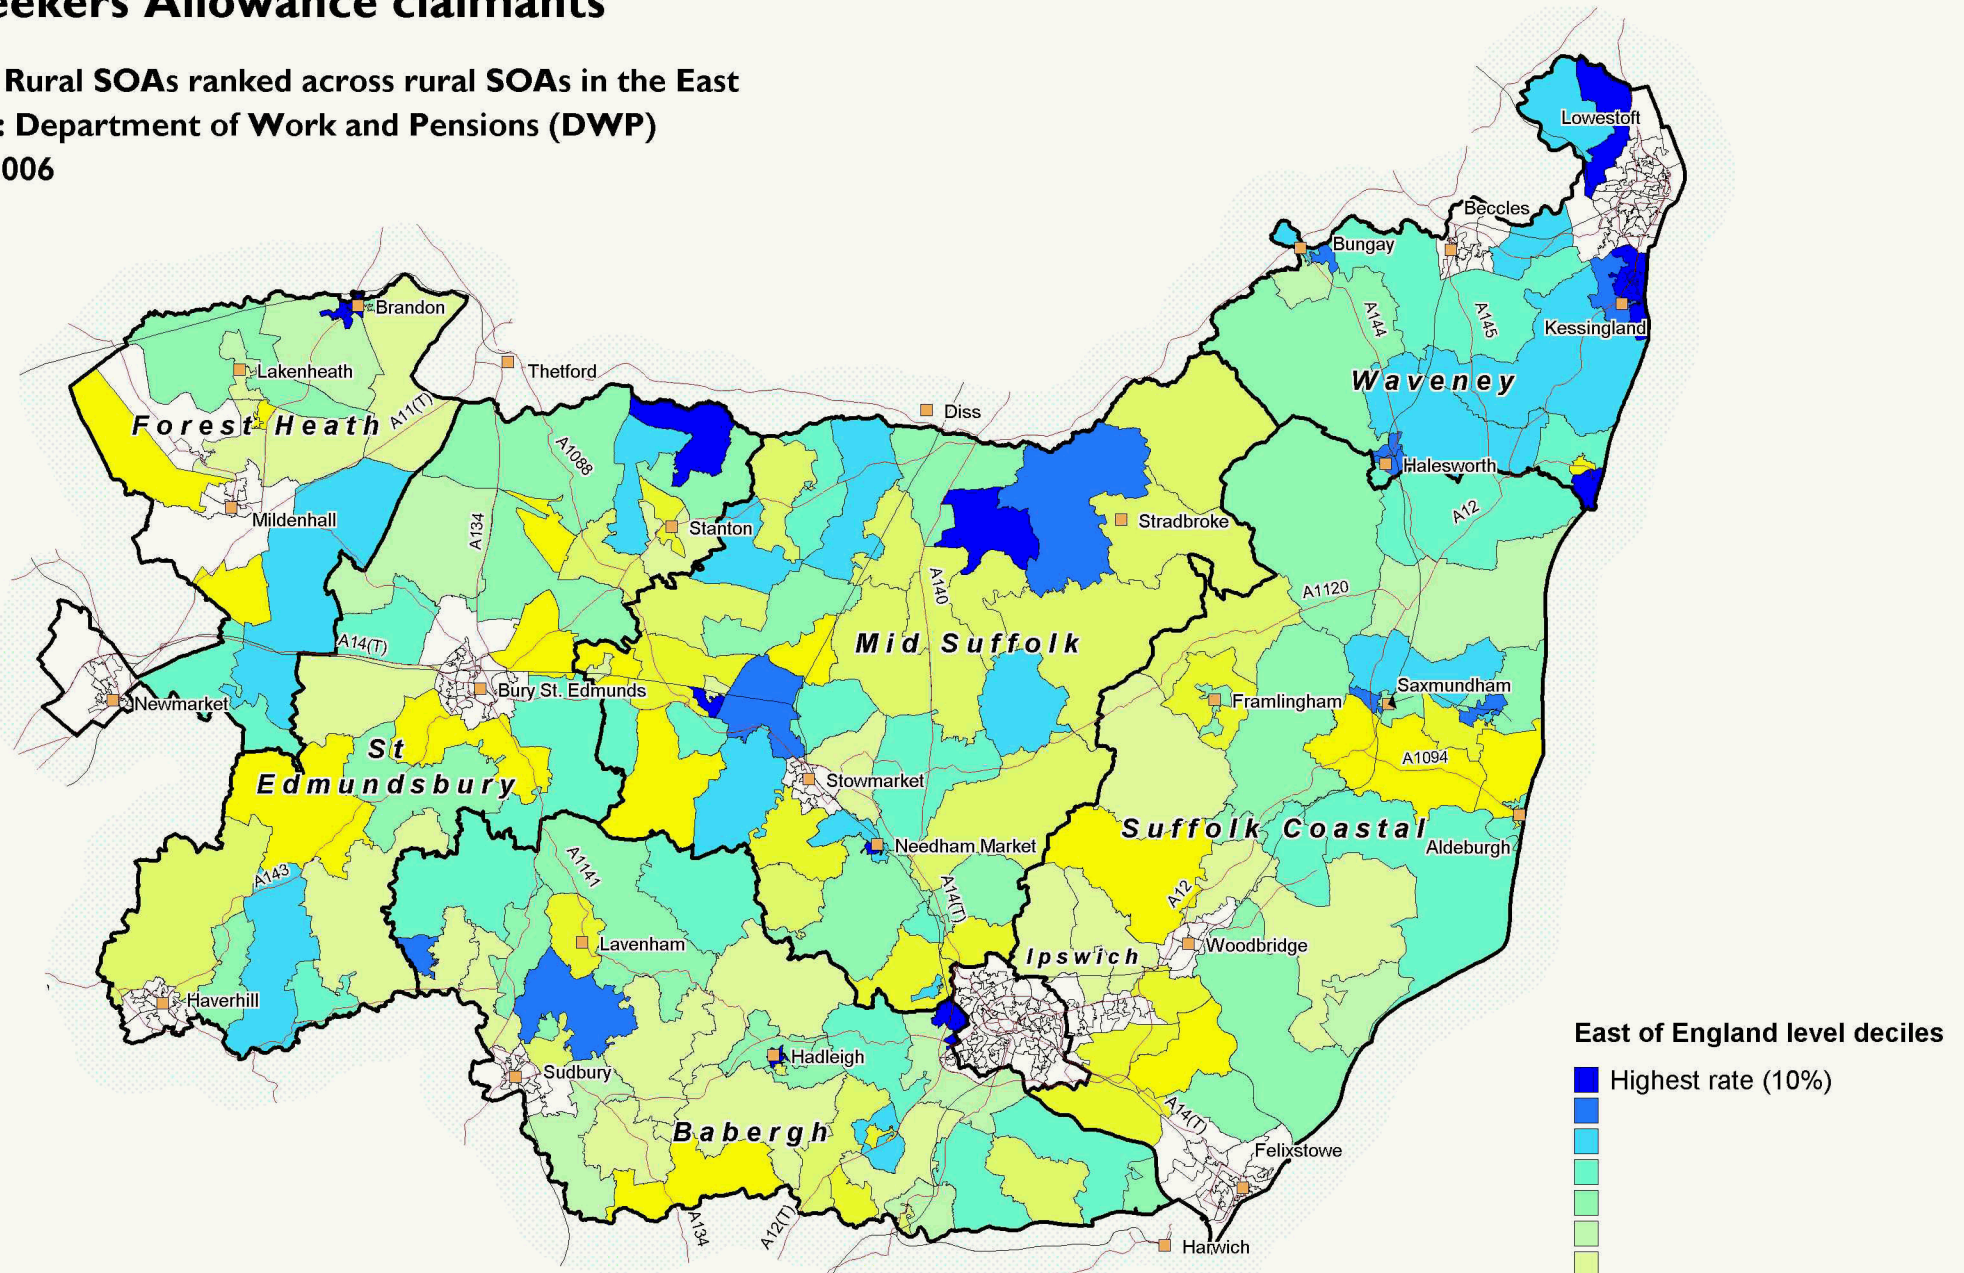

# Jobseekers Allowance claimants

Suffolk Rural SOAs ranked across rural SOAs in the East

Source: Department of Work and Pensions (DWP)

Date: 2006

East of England level deciles

SOAs are Super Output Areas, a statistical geography developed for the Census

Source: Department of Work and Pensions (DWP). Crown copyright.

Suffolk County Council Licence 100023395

Crown copyright material is reproduced with permission of the controller of HMSO.

The colours on this map show 'Regional level deciles', based on the ranking of areas across the East