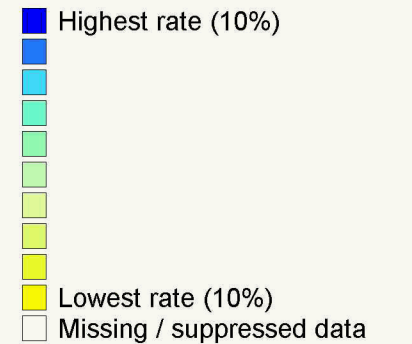

# Jobseekers Allowance claimants

Suffolk Rural SOAs ranked across rural SOAs in the East

Source: Department of Work and Pensions (DWP)

Date: 2006

East of England level deciles

SOAs are Super Output Areas, a statistical geography developed for the Census

Source: Department of Work and Pensions (DWP). Crown copyright.

Suffolk County Council Licence 100023395

Crown copyright material is reproduced with permission of the controller of HMSO.

The colours on this map show 'Regional level deciles', based on the ranking of areas across the East