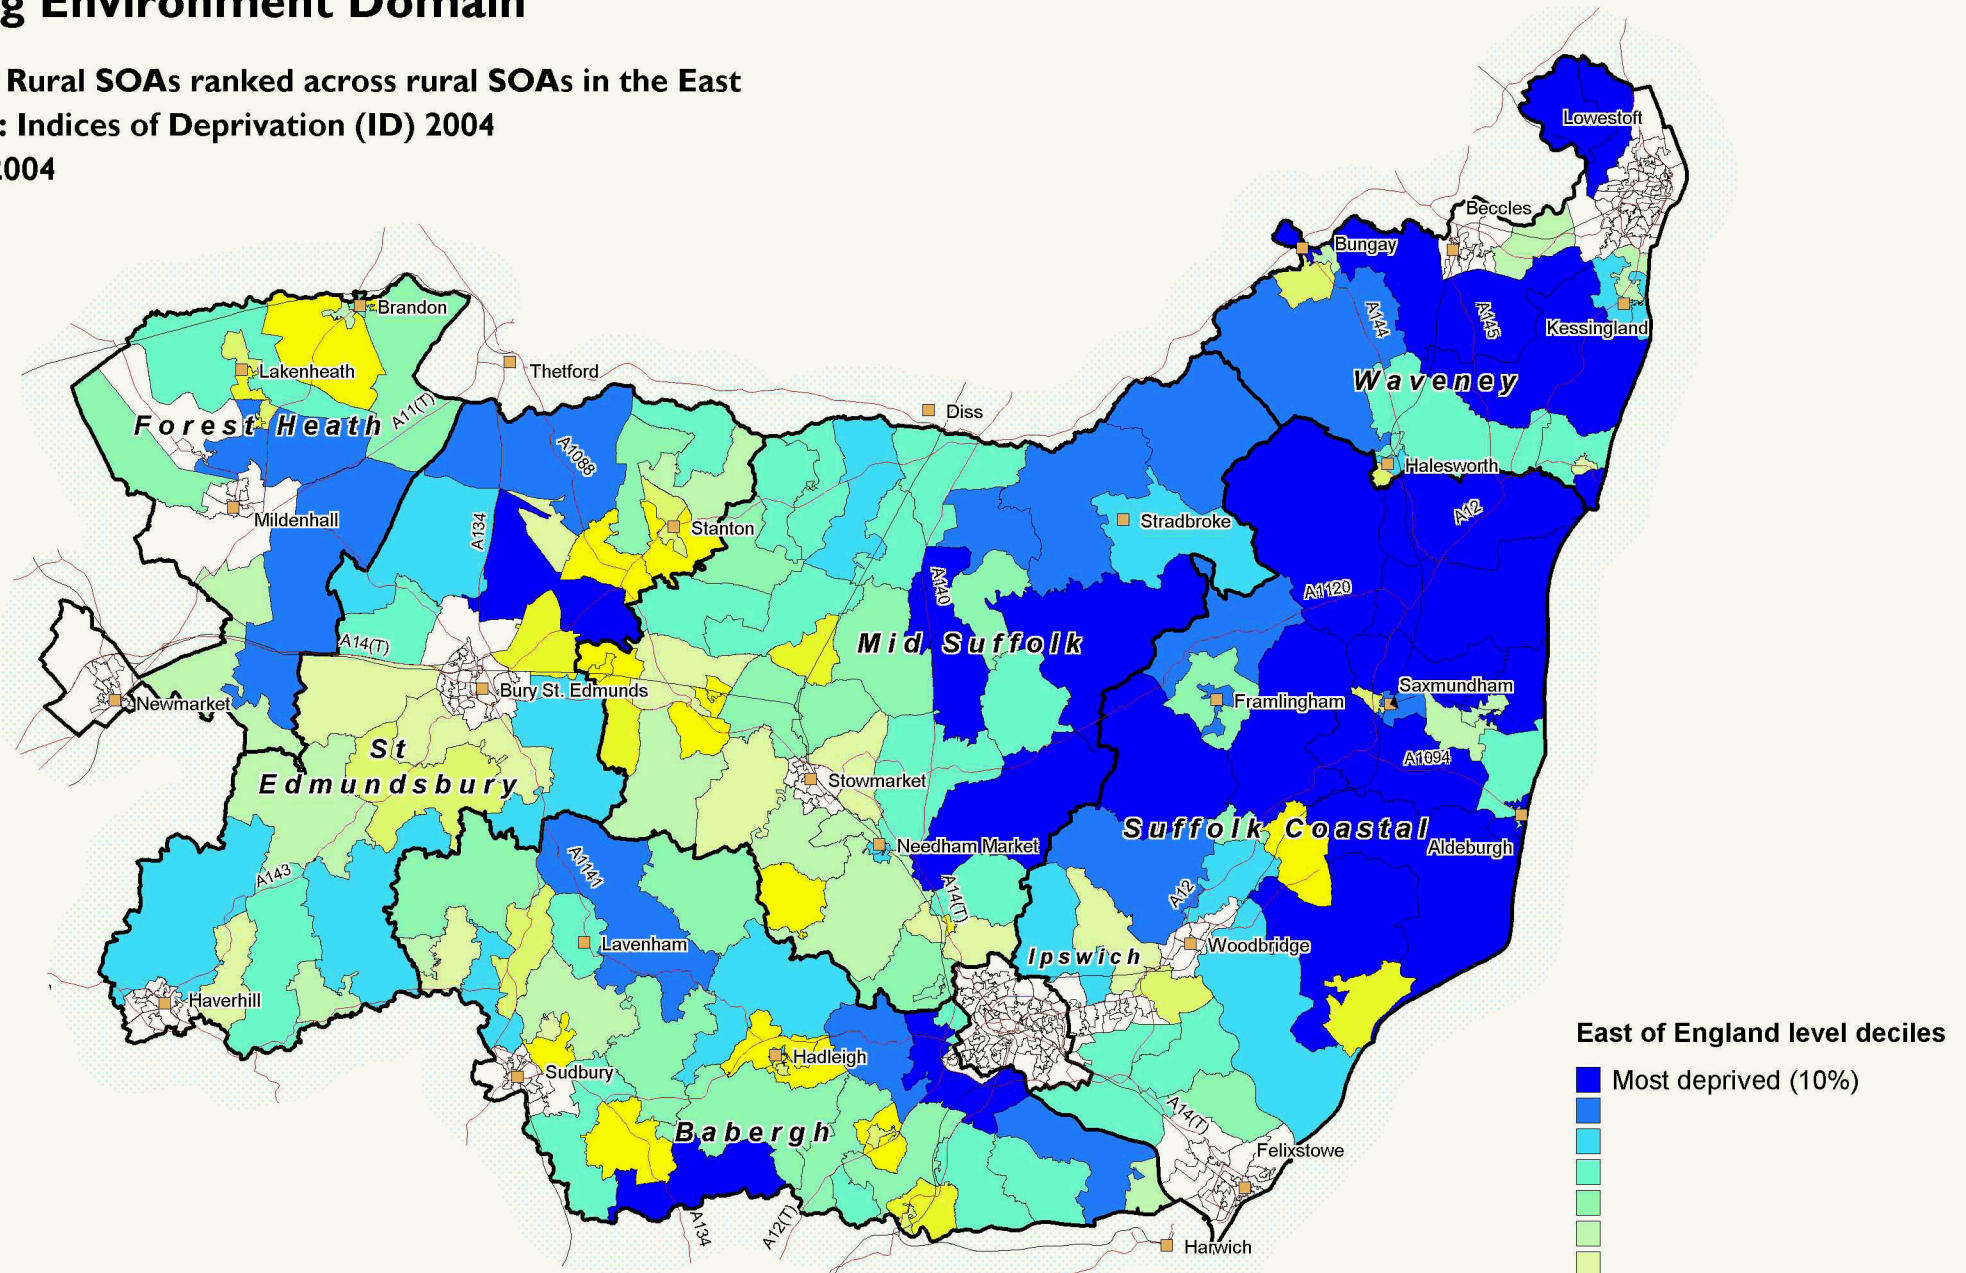

Living Environment Domain

Suffolk Rural SOAs ranked across rural SOAs in the East

Source: Indices of Deprivation (ID) 2004

Date: 2004

East of England level deciles

SOAs are Super Output Areas, a statistical geography developed for the Census

Source: Indices of Deprivation (ID) 2004: ODPM. Crown copyright.

Suffolk County Council Licence 100023395

Crown copyright material is reproduced with permission of the controller of HMSO.

The colours on this map show 'Regional level deciles', based on the ranking of areas across the East