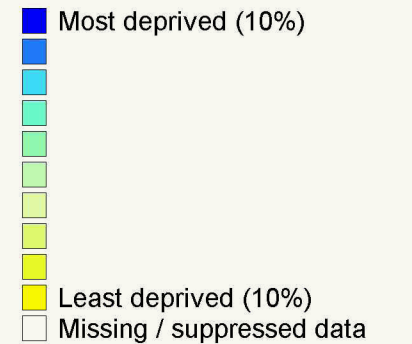

Living Environment Domain

Suffolk Rural SOAs ranked across rural SOAs in the East

Source: Indices of Deprivation (ID) 2004

Date: 2004

East of England level deciles

SOAs are Super Output Areas, a statistical geography developed for the Census