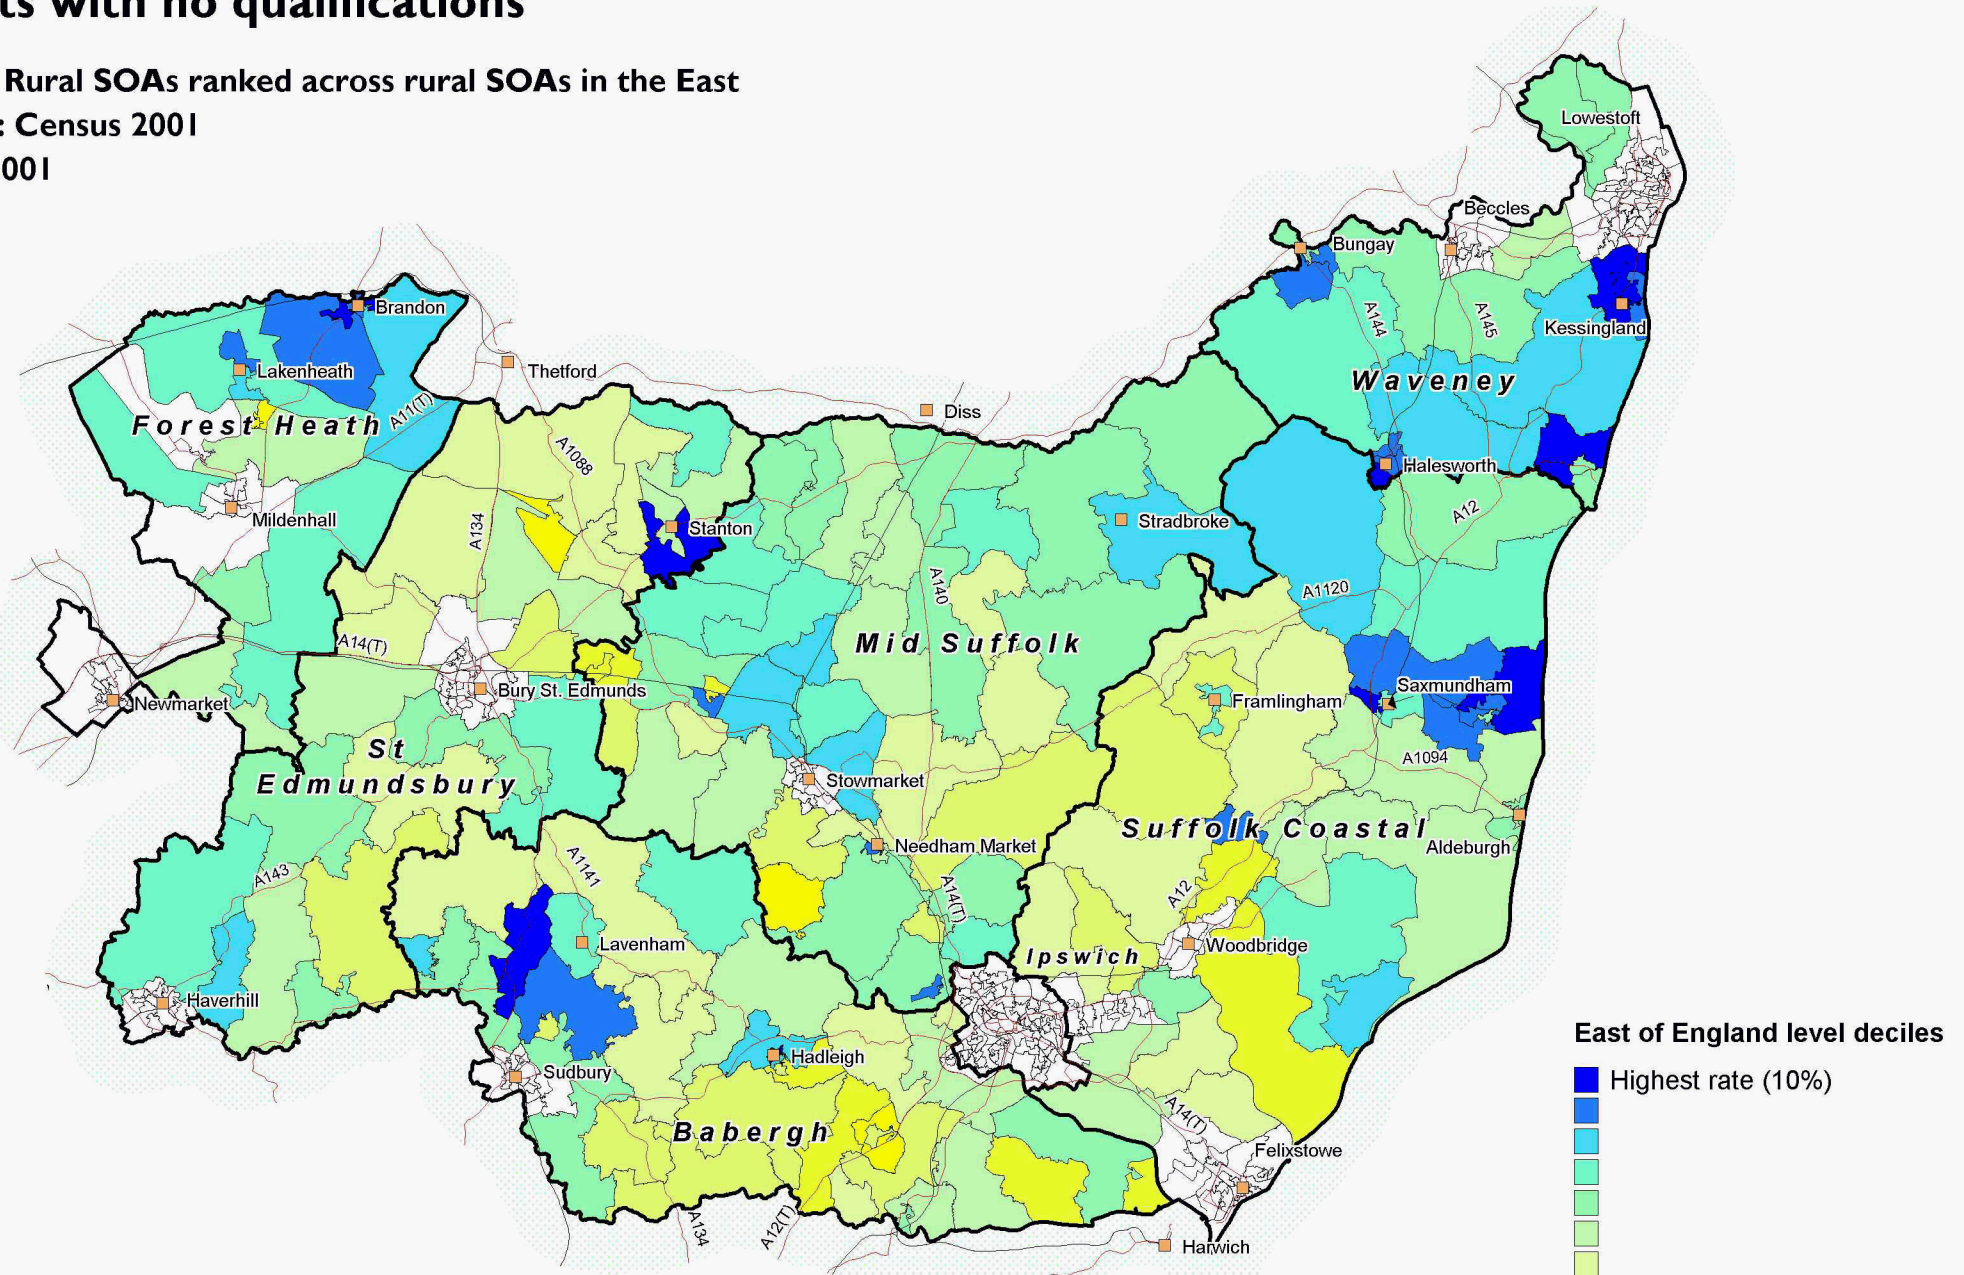

# Adults with no qualifications

Suffolk Rural SOAs ranked across rural SOAs in the East

Source: Census 2001

Date: 2001

East of England level deciles

- Highest rate (10%)
- 
- 
- 
- 
- 
- Lowest rate (10%)
- Missing / suppressed data

SOAs are Super Output Areas, a statistical geography developed for the Census

Source: Census 2001. Crown copyright.

Suffolk County Council Licence 100023395

Crown copyright material is reproduced with permission of the controller of HMSO.

The colours on this map show 'Regional level deciles', based on the ranking of areas across the East

Produced by Oxford Consultants for Social Inclusion, [www.oci.co.uk](http://www.oci.co.uk), September 2007