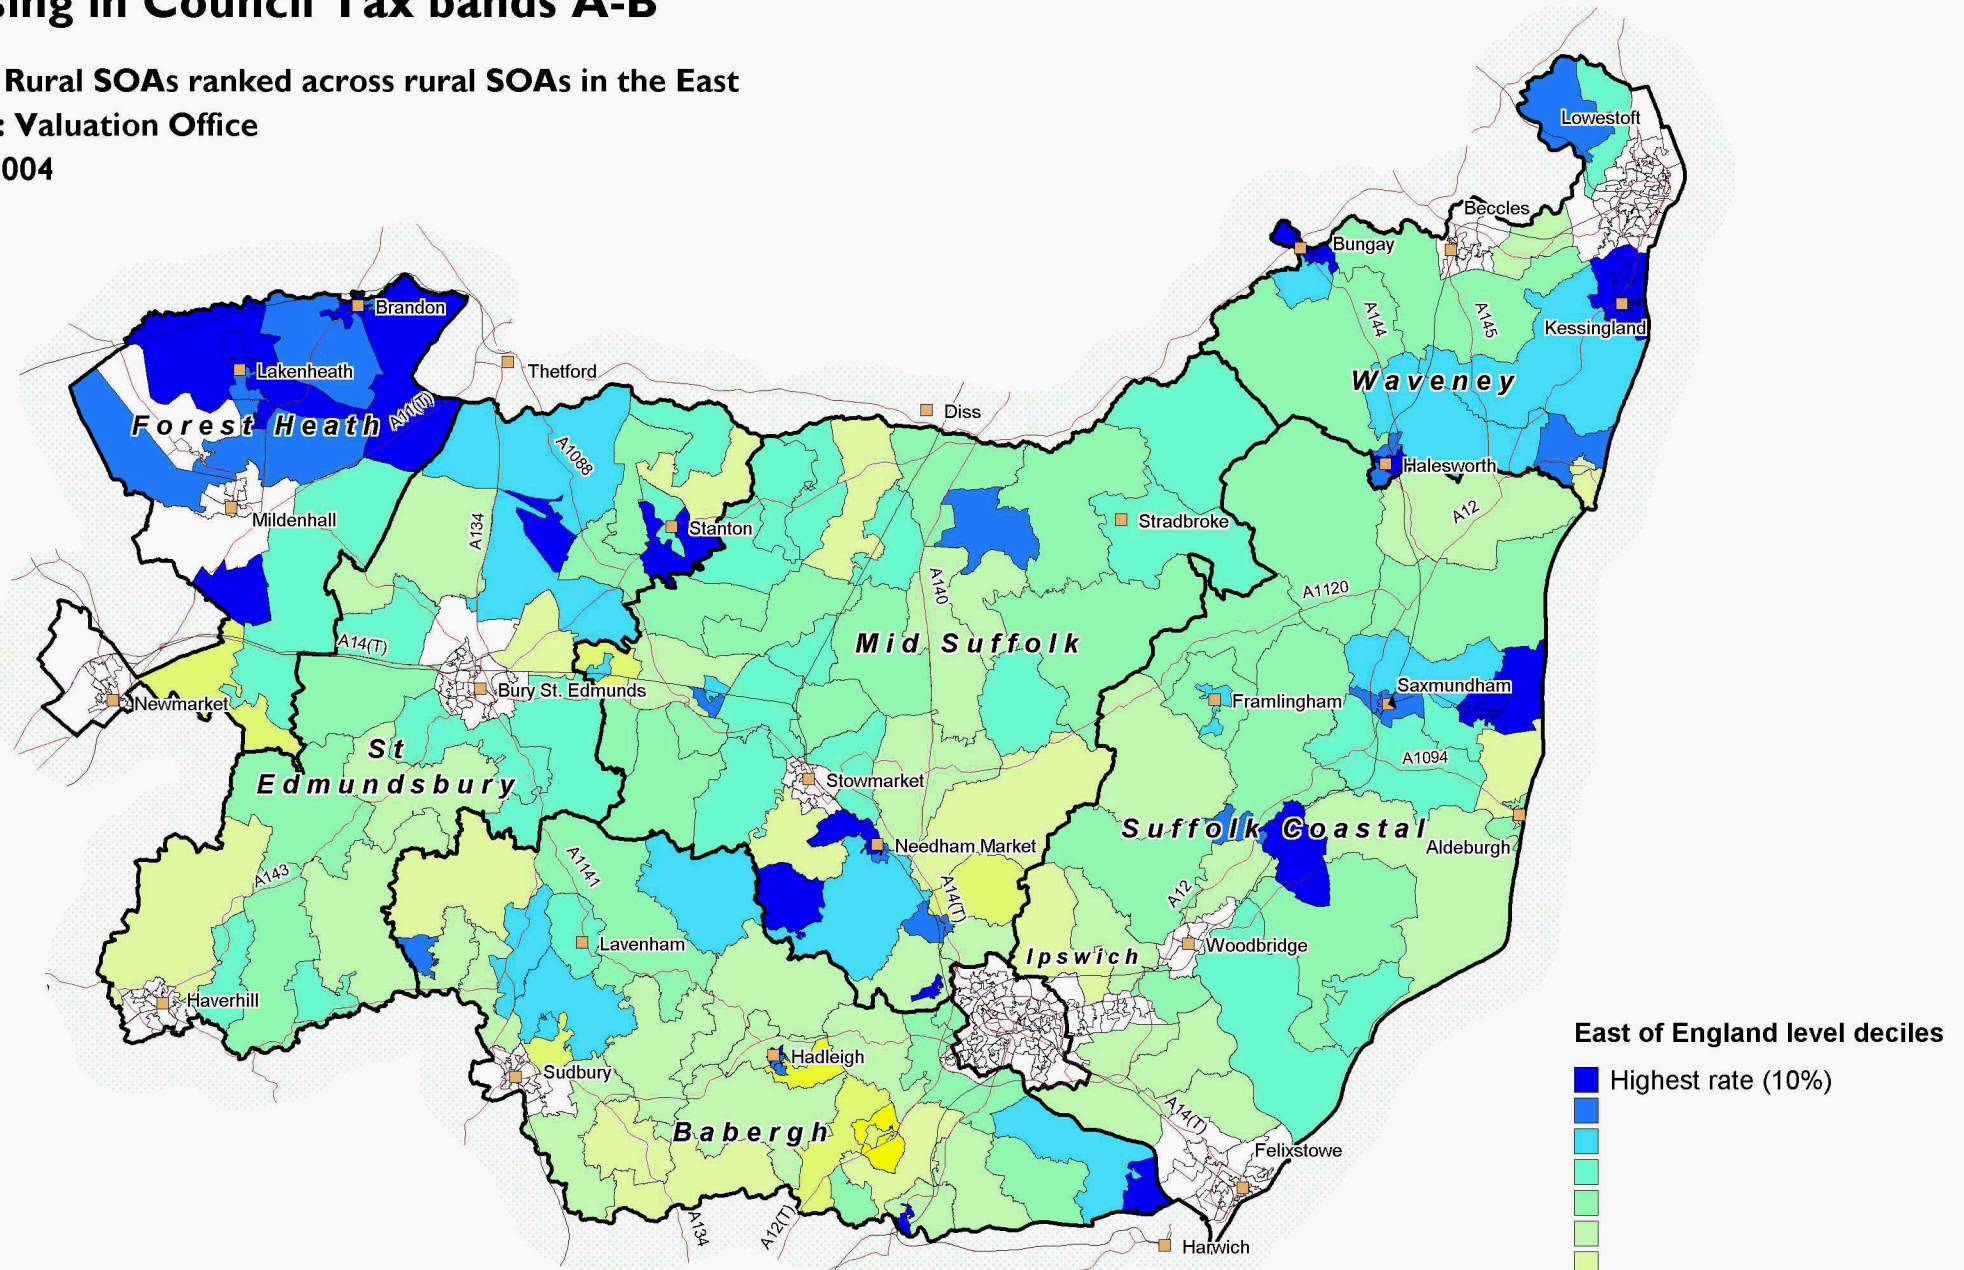

Housing in Council Tax bands A-B

Suffolk Rural SOAs ranked across rural SOAs in the East

Source: Valuation Office

Date: 2004

East of England level deciles

- Highest rate (10%)
-
-
-
-
- Lowest rate (10%)
- Missing / suppressed data

SOAs are Super Output Areas, a statistical geography developed for the Census

Source: Valuation Office . Crown copyright.

Suffolk County Council Licence 100023395

Crown copyright material is reproduced with permission of the controller of HMSO.

The colours on this map show 'Regional level deciles', based on the ranking of areas across the East

Produced by Oxford Consultants for Social Inclusion, www.oci.co.uk , September 2007