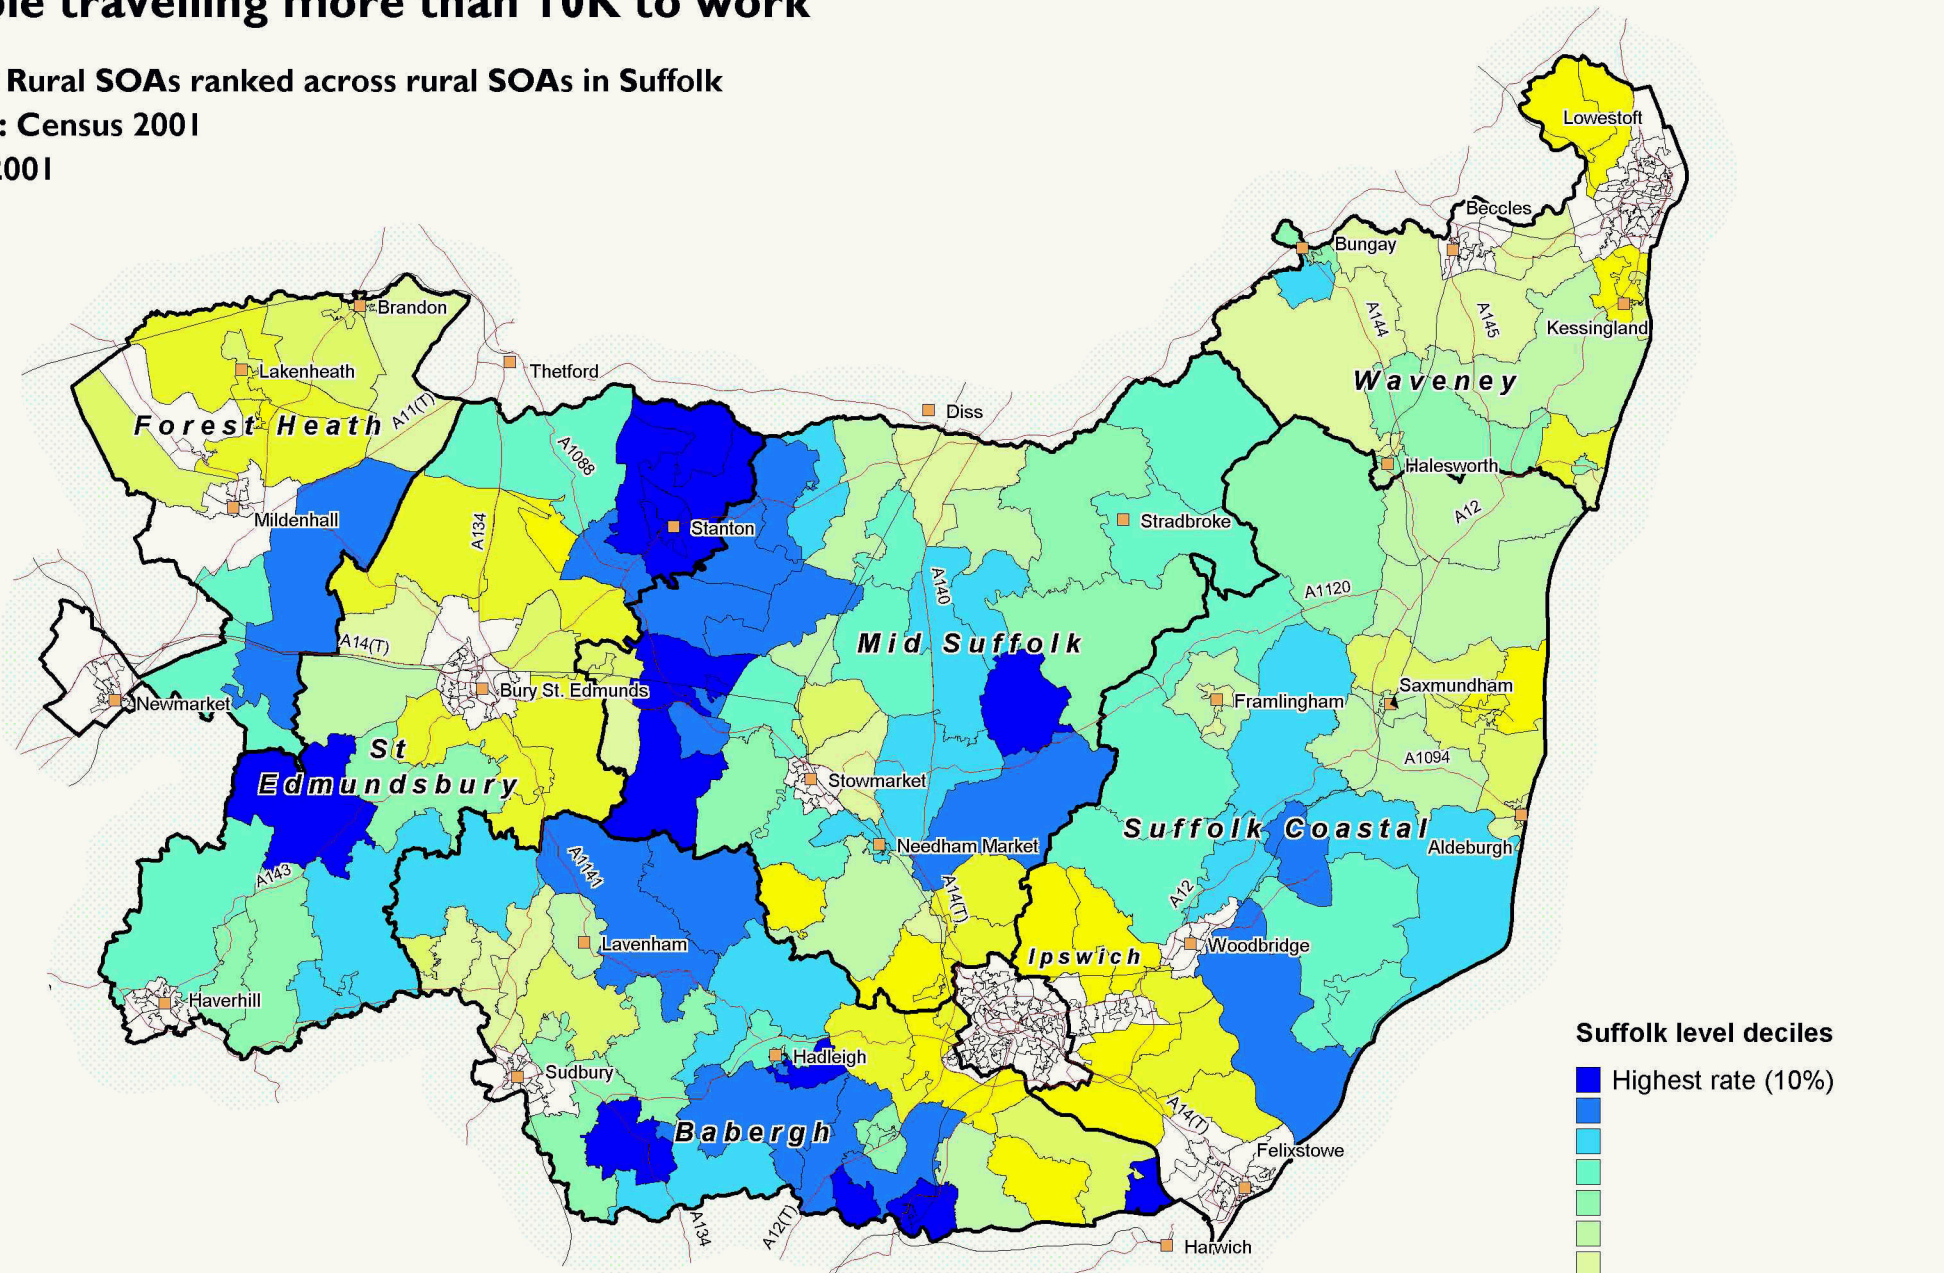

People travelling more than 10K to work

Suffolk Rural SOAs ranked across rural SOAs in Suffolk

Source: Census 2001

Date: 2001

SOAs are Super Output Areas, a statistical geography developed for the Census
 Source: Census 2001. Crown copyright.
 Suffolk County Council Licence 100023395
 Crown copyright material is reproduced with permission of the controller of HMSO.
 The colours on this map show 'Suffolk level deciles', based on the ranking of areas across Suffolk
 Produced by Oxford Consultants for Social Inclusion, www.oci.co.uk, September 2007