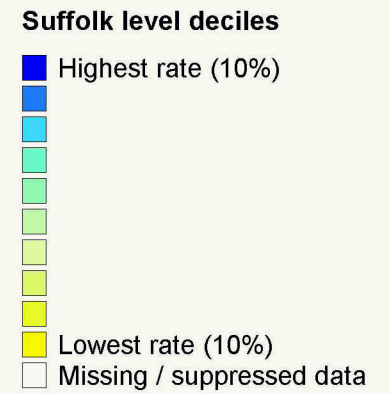

People travelling more than 10K to work

Suffolk Rural SOAs ranked across rural SOAs in Suffolk

Source: Census 2001

Date: 2001

SOAs are Super Output Areas, a statistical geography developed for the Census
 Source: Census 2001. Crown copyright.
 Suffolk County Council Licence 100023395
 Crown copyright material is reproduced with permission of the controller of HMSO.
 The colours on this map show 'Suffolk level deciles', based on the ranking of areas across Suffolk
 Produced by Oxford Consultants for Social Inclusion, www.oci.co.uk, September 2007