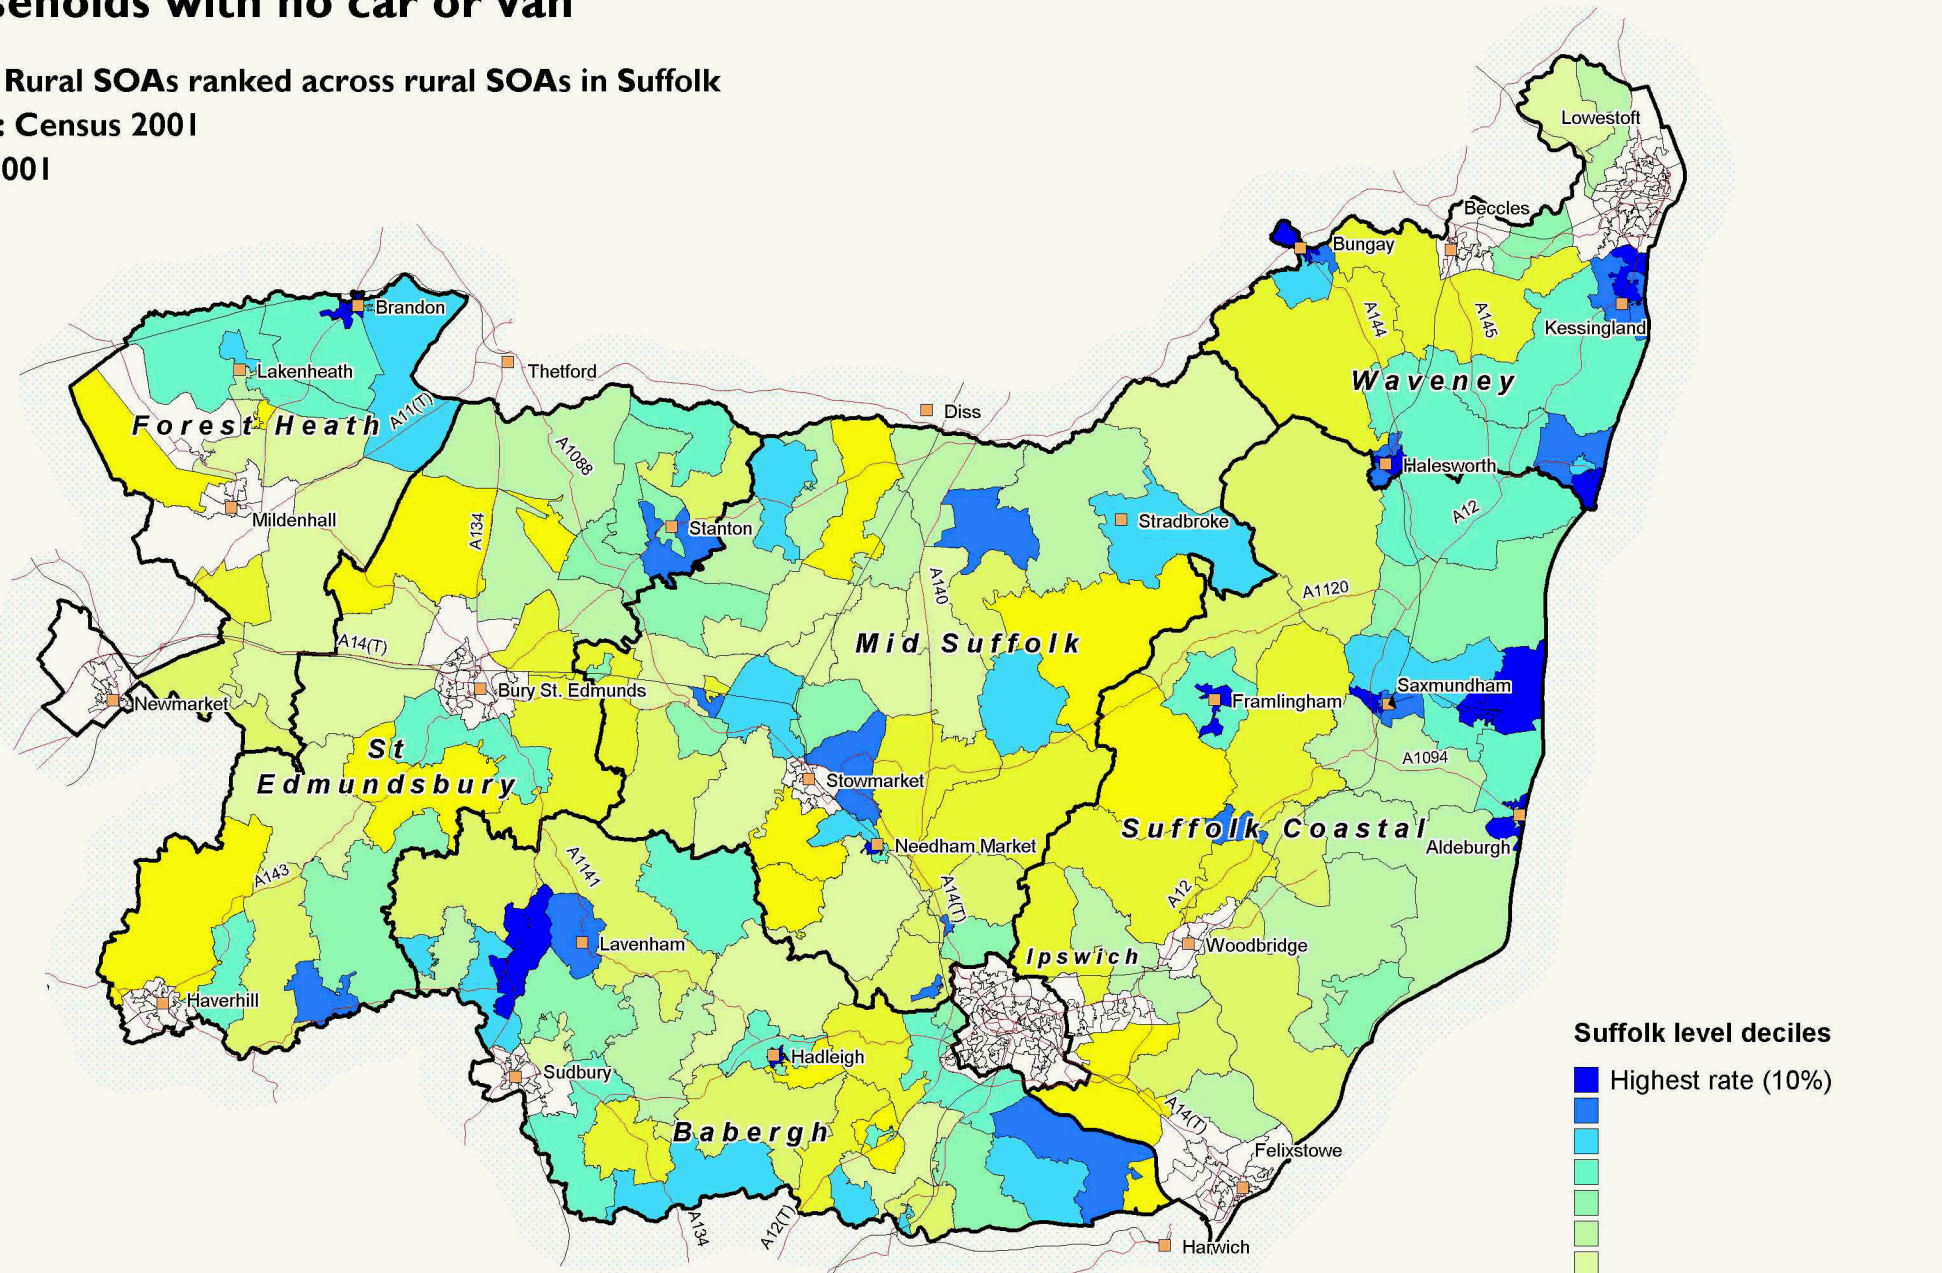

Households with no car or van

Suffolk Rural SOAs ranked across rural SOAs in Suffolk

Source: Census 2001

Date: 2001

Suffolk level deciles

■ Highest rate (10%)

■

■

■

■

■

■

■

■ Lowest rate (10%)

□ Missing / suppressed data

SOAs are Super Output Areas, a statistical geography developed for the Census

Source: Census 2001. Crown copyright.

Suffolk County Council Licence 100023395

Crown copyright material is reproduced with permission of the controller of HMSO.

The colours on this map show 'Suffolk level deciles', based on the ranking of areas across Suffolk