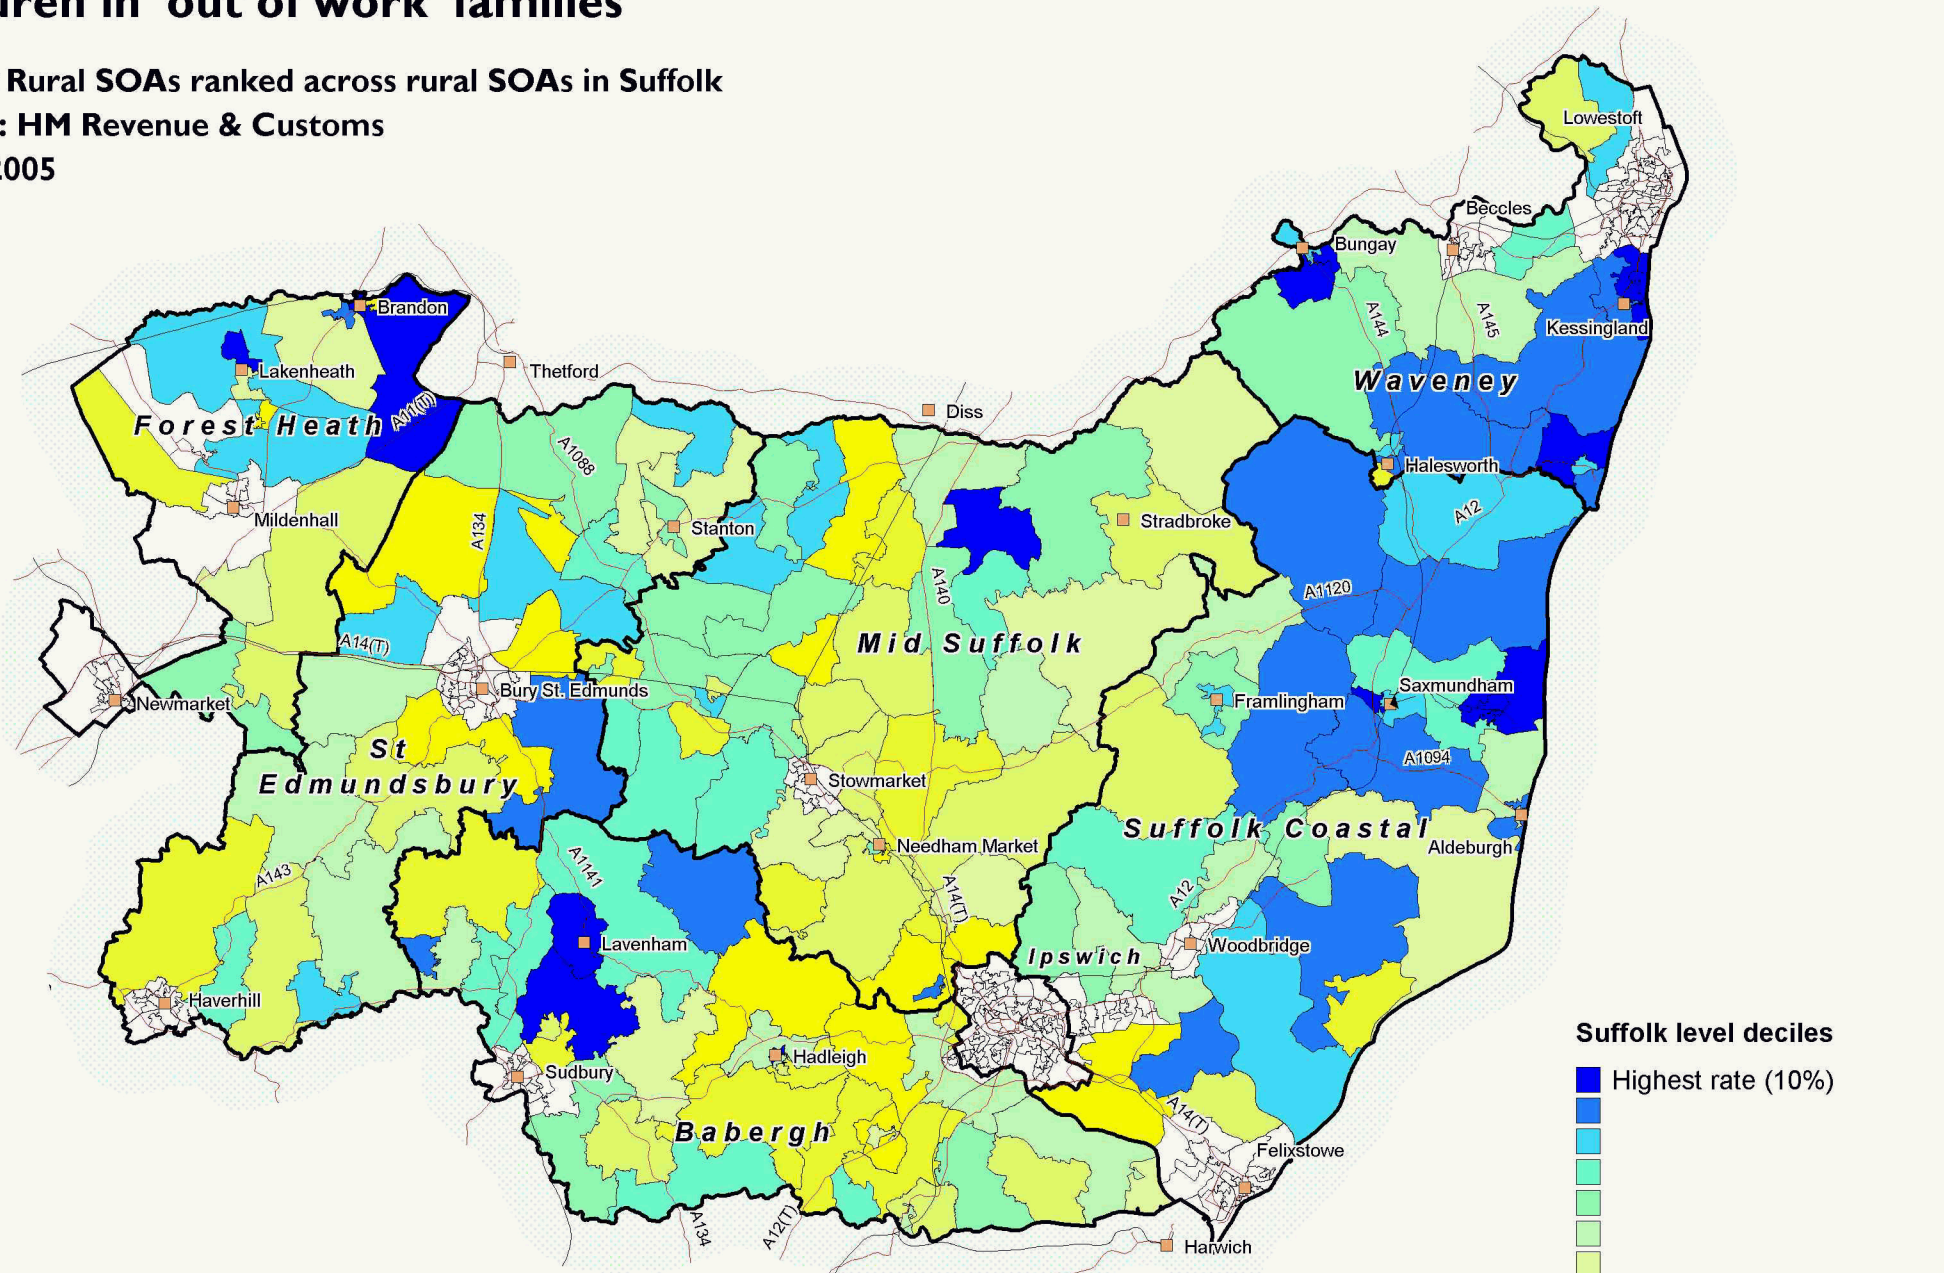

Children in 'out of work' families

Suffolk Rural SOAs ranked across rural SOAs in Suffolk

Source: HM Revenue & Customs

Date: 2005

SOAs are Super Output Areas, a statistical geography developed for the Census

Source: HM Revenue & Customs. Crown copyright.

Suffolk County Council Licence 100023395

Crown copyright material is reproduced with permission of the controller of HMSO.

The colours on this map show 'Suffolk level deciles', based on the ranking of areas across Suffolk

■

■

■ Lowest rate (10%)

□ Missing / suppressed data