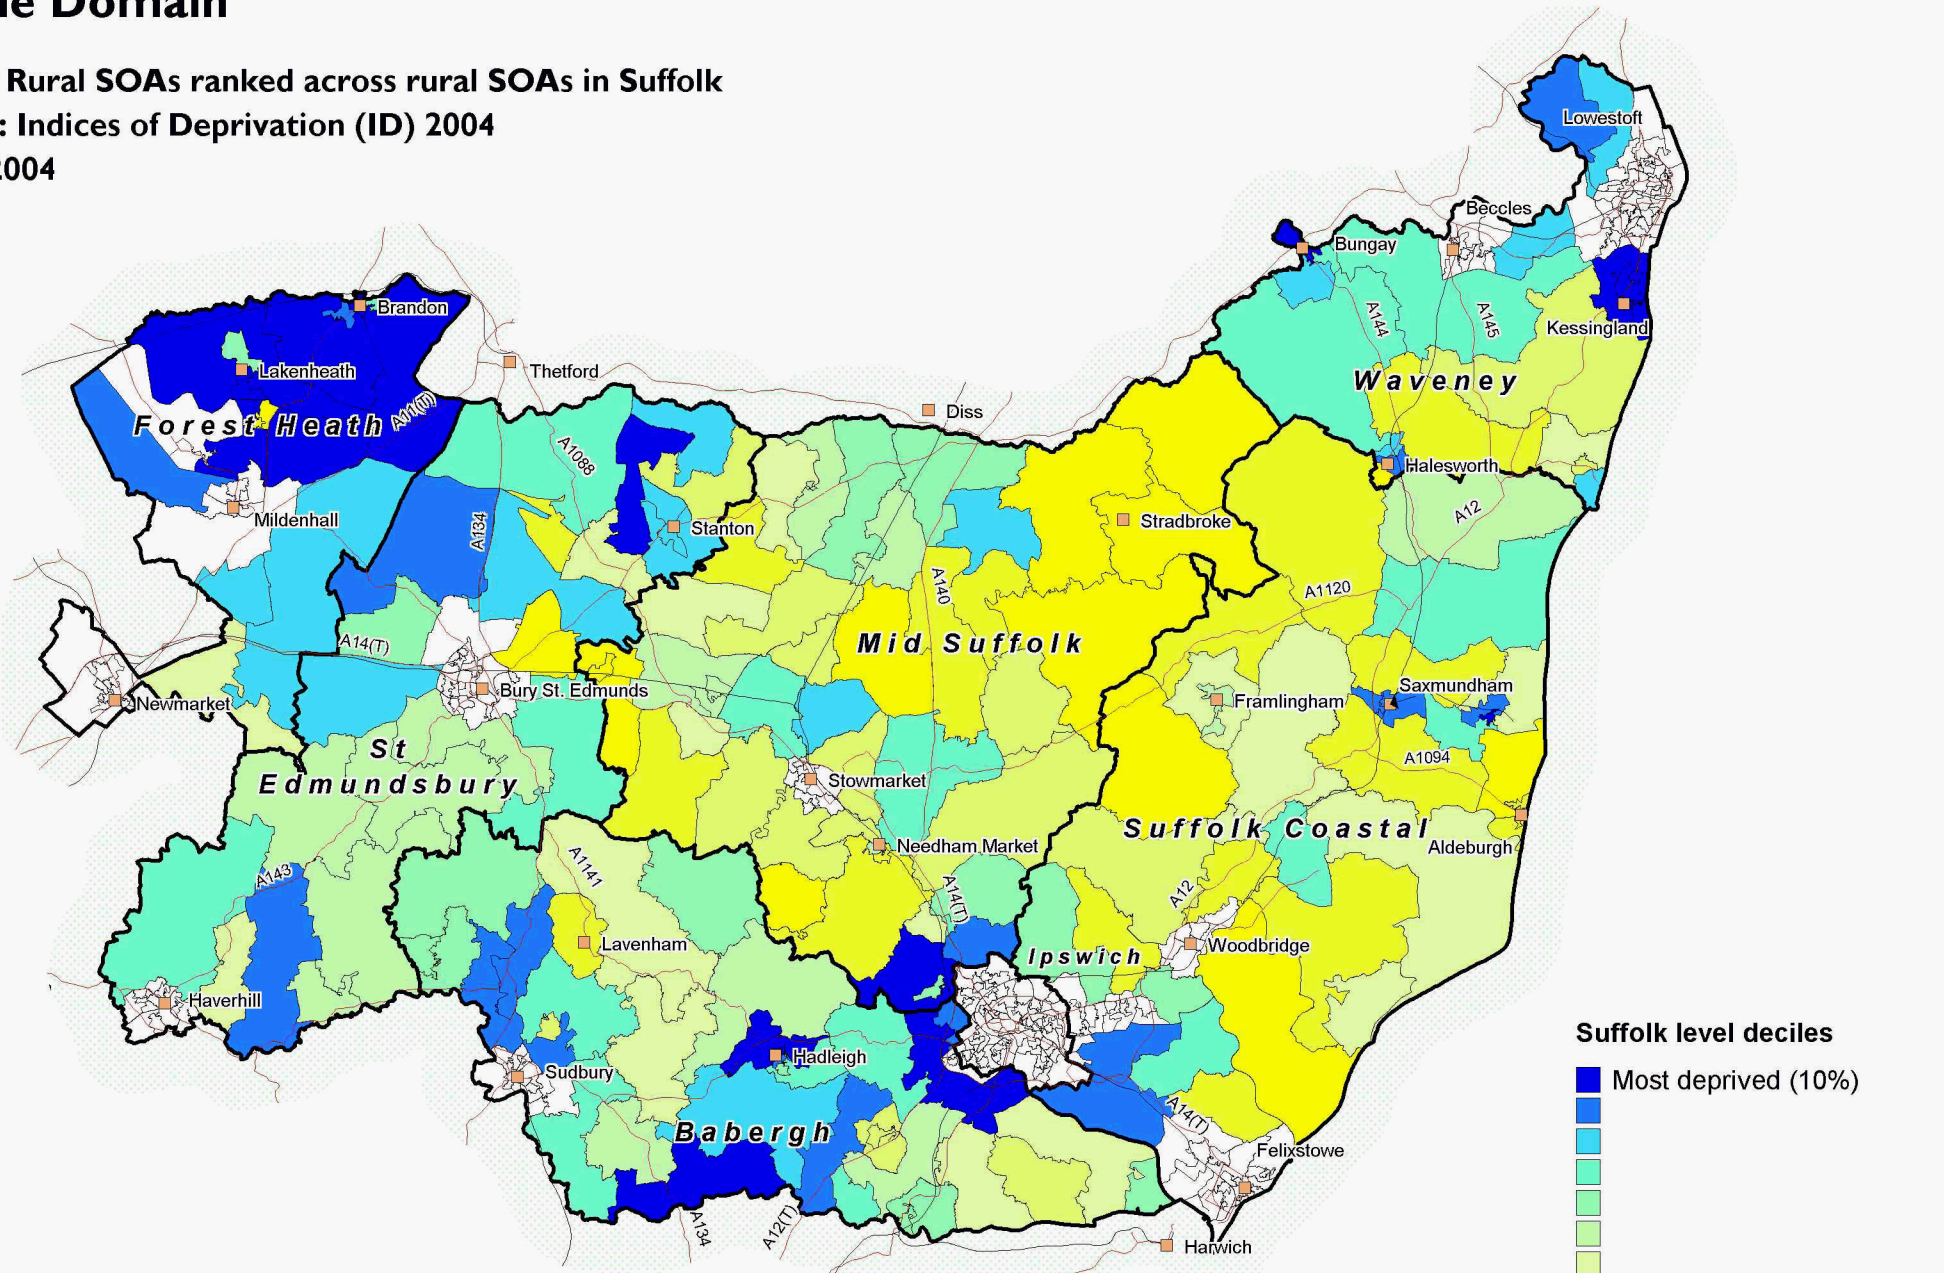

Crime Domain

Suffolk Rural SOAs ranked across rural SOAs in Suffolk

Source: Indices of Deprivation (ID) 2004

Date: 2004

Suffolk level deciles

SOAs are Super Output Areas, a statistical geography developed for the Census

Source: Indices of Deprivation (ID) 2004: ODPM. Crown copyright.

Suffolk County Council Licence 100023395

Crown copyright material is reproduced with permission of the controller of HMSO.

The colours on this map show 'Suffolk level deciles', based on the ranking of areas across Suffolk