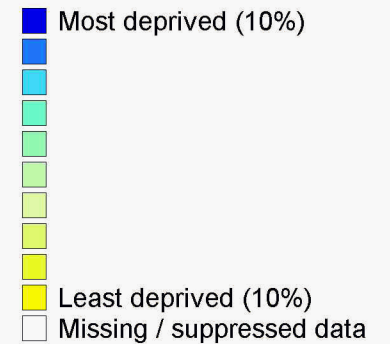

Crime Domain

Suffolk Rural SOAs ranked across rural SOAs in Suffolk

Source: Indices of Deprivation (ID) 2004

Date: 2004

Suffolk level deciles

SOAs are Super Output Areas, a statistical geography developed for the Census