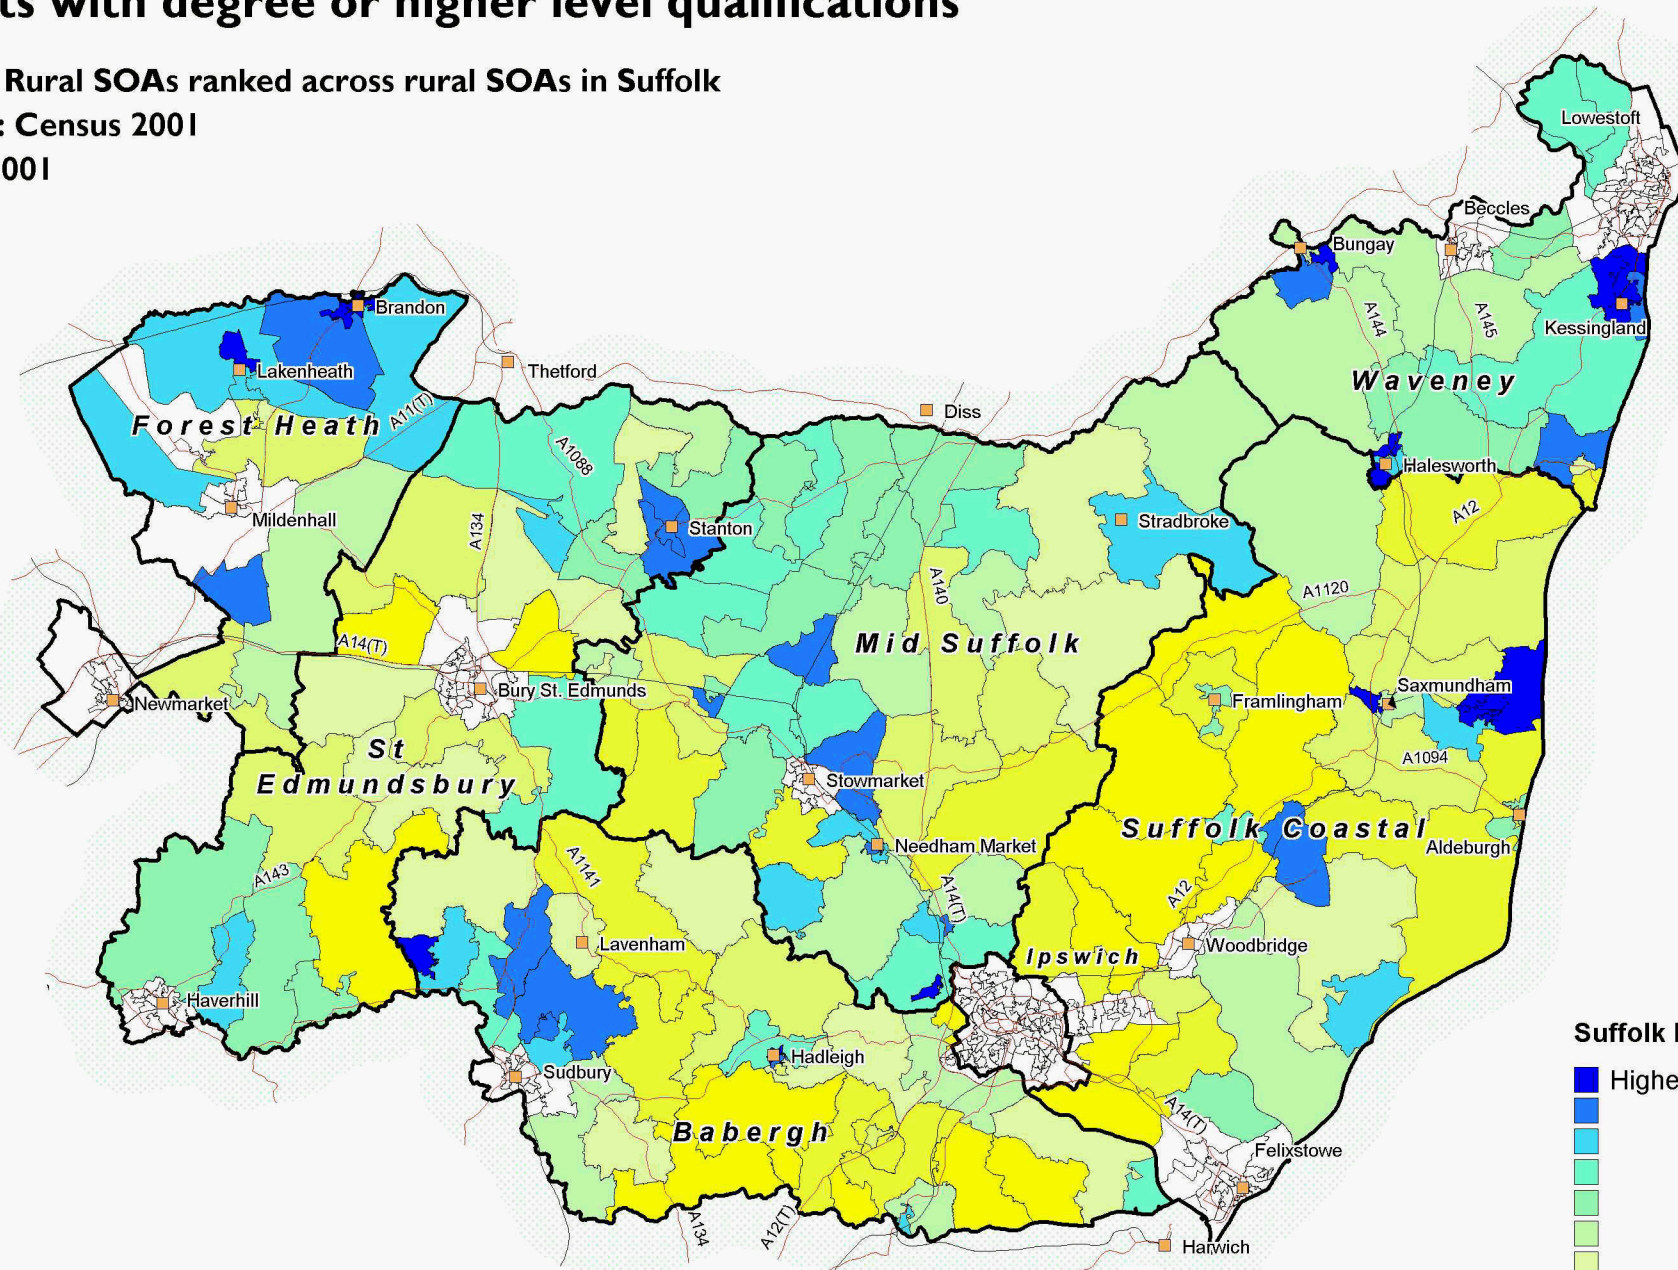

Adults with degree or higher level qualifications

Suffolk Rural SOAs ranked across rural SOAs in Suffolk

Source: Census 2001

Date: 2001

Suffolk level deciles

■ Highest rate (10%)

■

■

■

■

■

■

■ Lowest rate (10%)

□ Missing / suppressed data

SOAs are Super Output Areas, a statistical geography developed for the Census

Source: Census 2001. Crown copyright.

Suffolk County Council Licence 100023395

Crown copyright material is reproduced with permission of the controller of HMSO.

The colours on this map show 'Suffolk level deciles', based on the ranking of areas across Suffolk