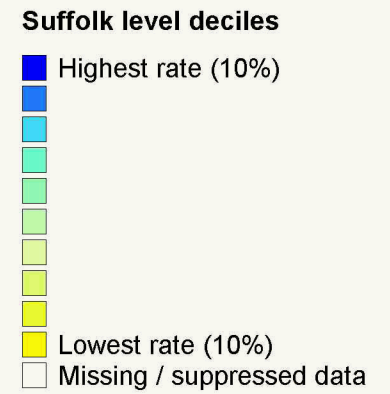

Disability Allowance claimants

Suffolk Rural SOAs ranked across rural SOAs in Suffolk

Source: Department of Work and Pensions (DWP)

Date: 2006

SOAs are Super Output Areas, a statistical geography developed for the Census

Source: Department of Work and Pensions (DWP). Crown copyright.

Suffolk County Council Licence 100023395

Crown copyright material is reproduced with permission of the controller of HMSO.

The colours on this map show 'Suffolk level deciles', based on the ranking of areas across Suffolk