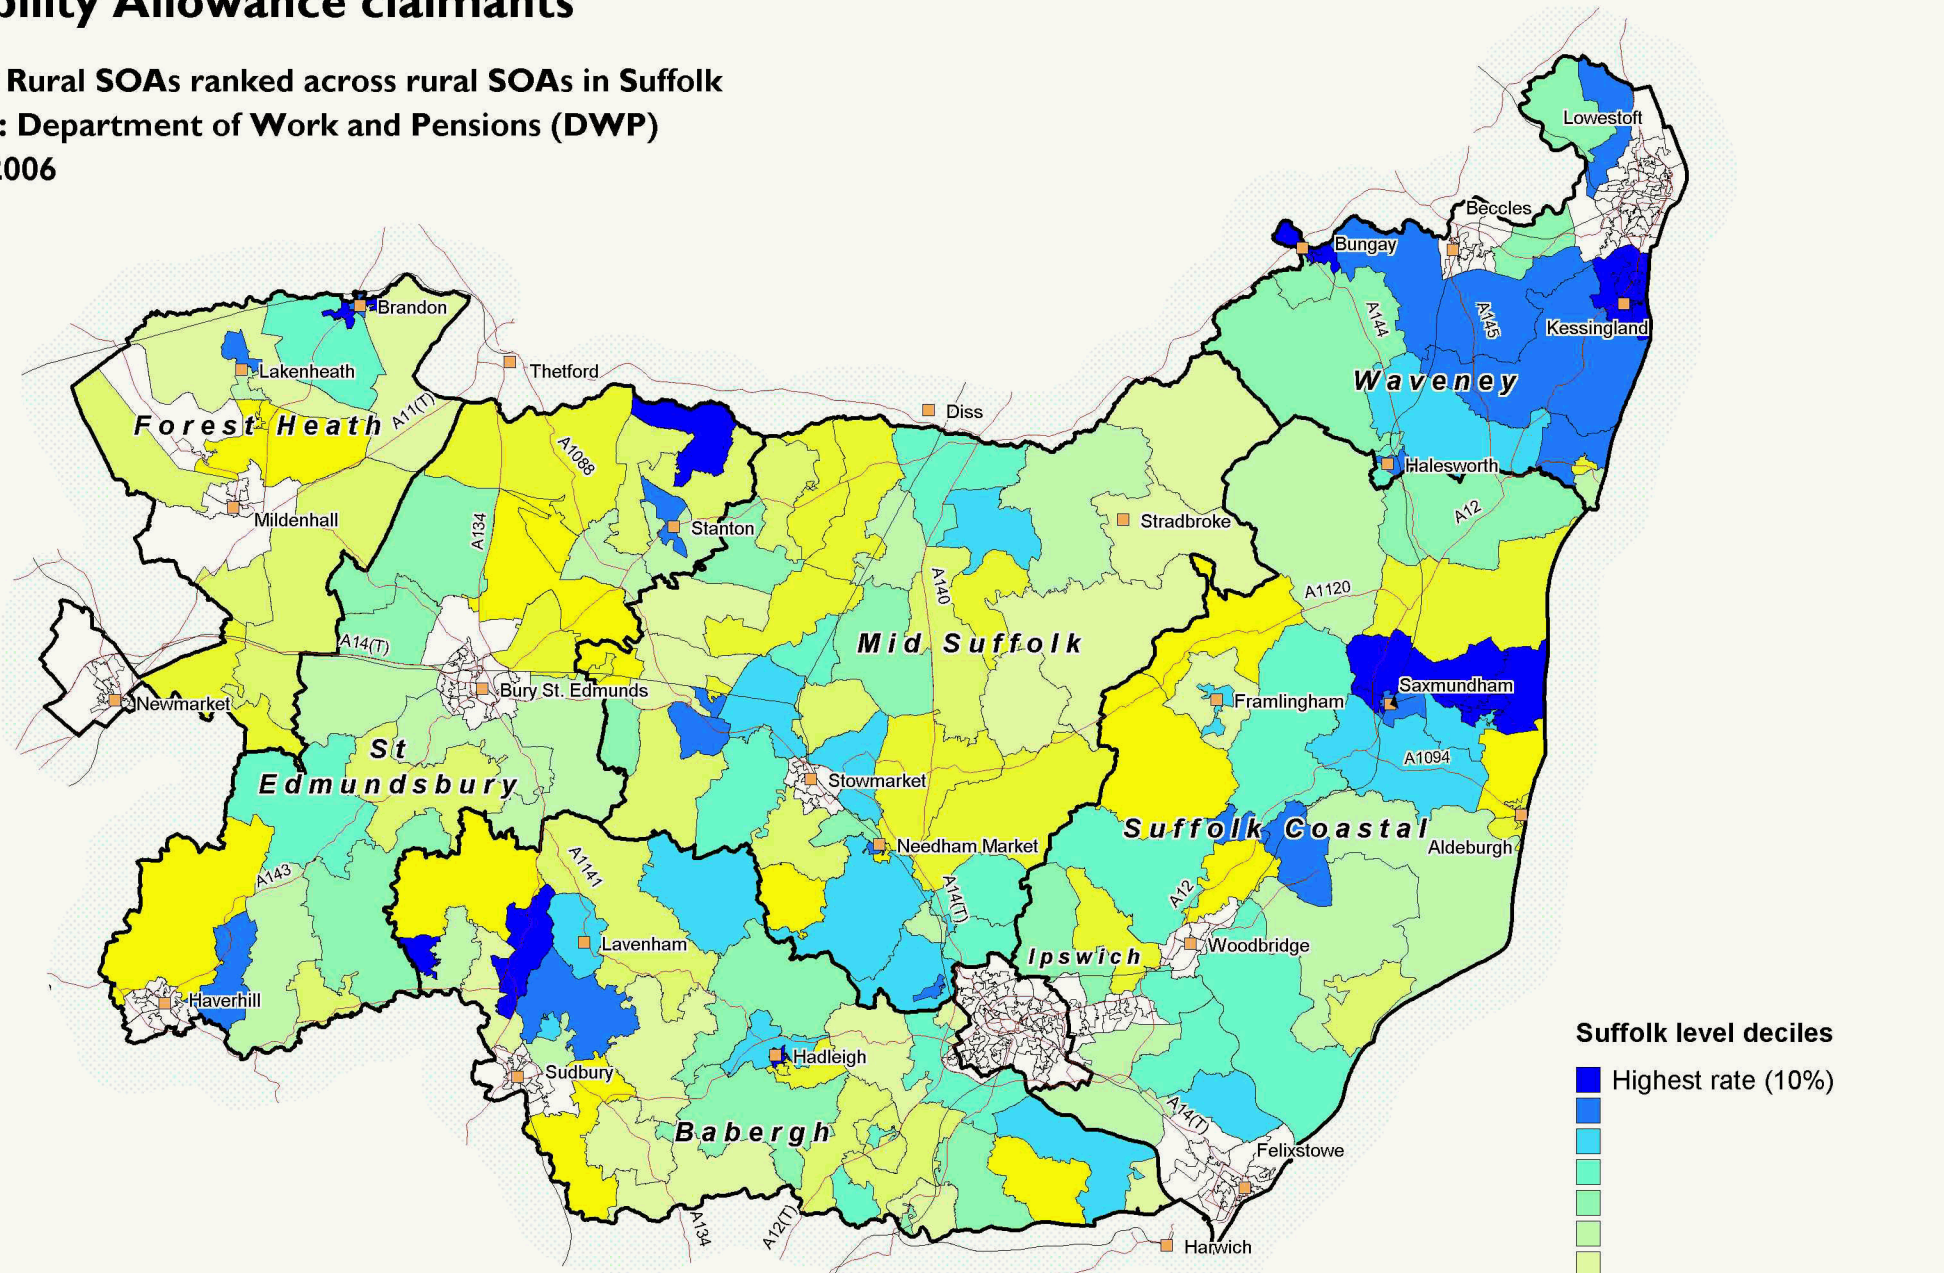

Disability Allowance claimants

Suffolk Rural SOAs ranked across rural SOAs in Suffolk

Source: Department of Work and Pensions (DWP)

Date: 2006

SOAs are Super Output Areas, a statistical geography developed for the Census

Source: Department of Work and Pensions (DWP). Crown copyright.

Suffolk County Council Licence 100023395

Crown copyright material is reproduced with permission of the controller of HMSO.

The colours on this map show 'Suffolk level deciles', based on the ranking of areas across Suffolk