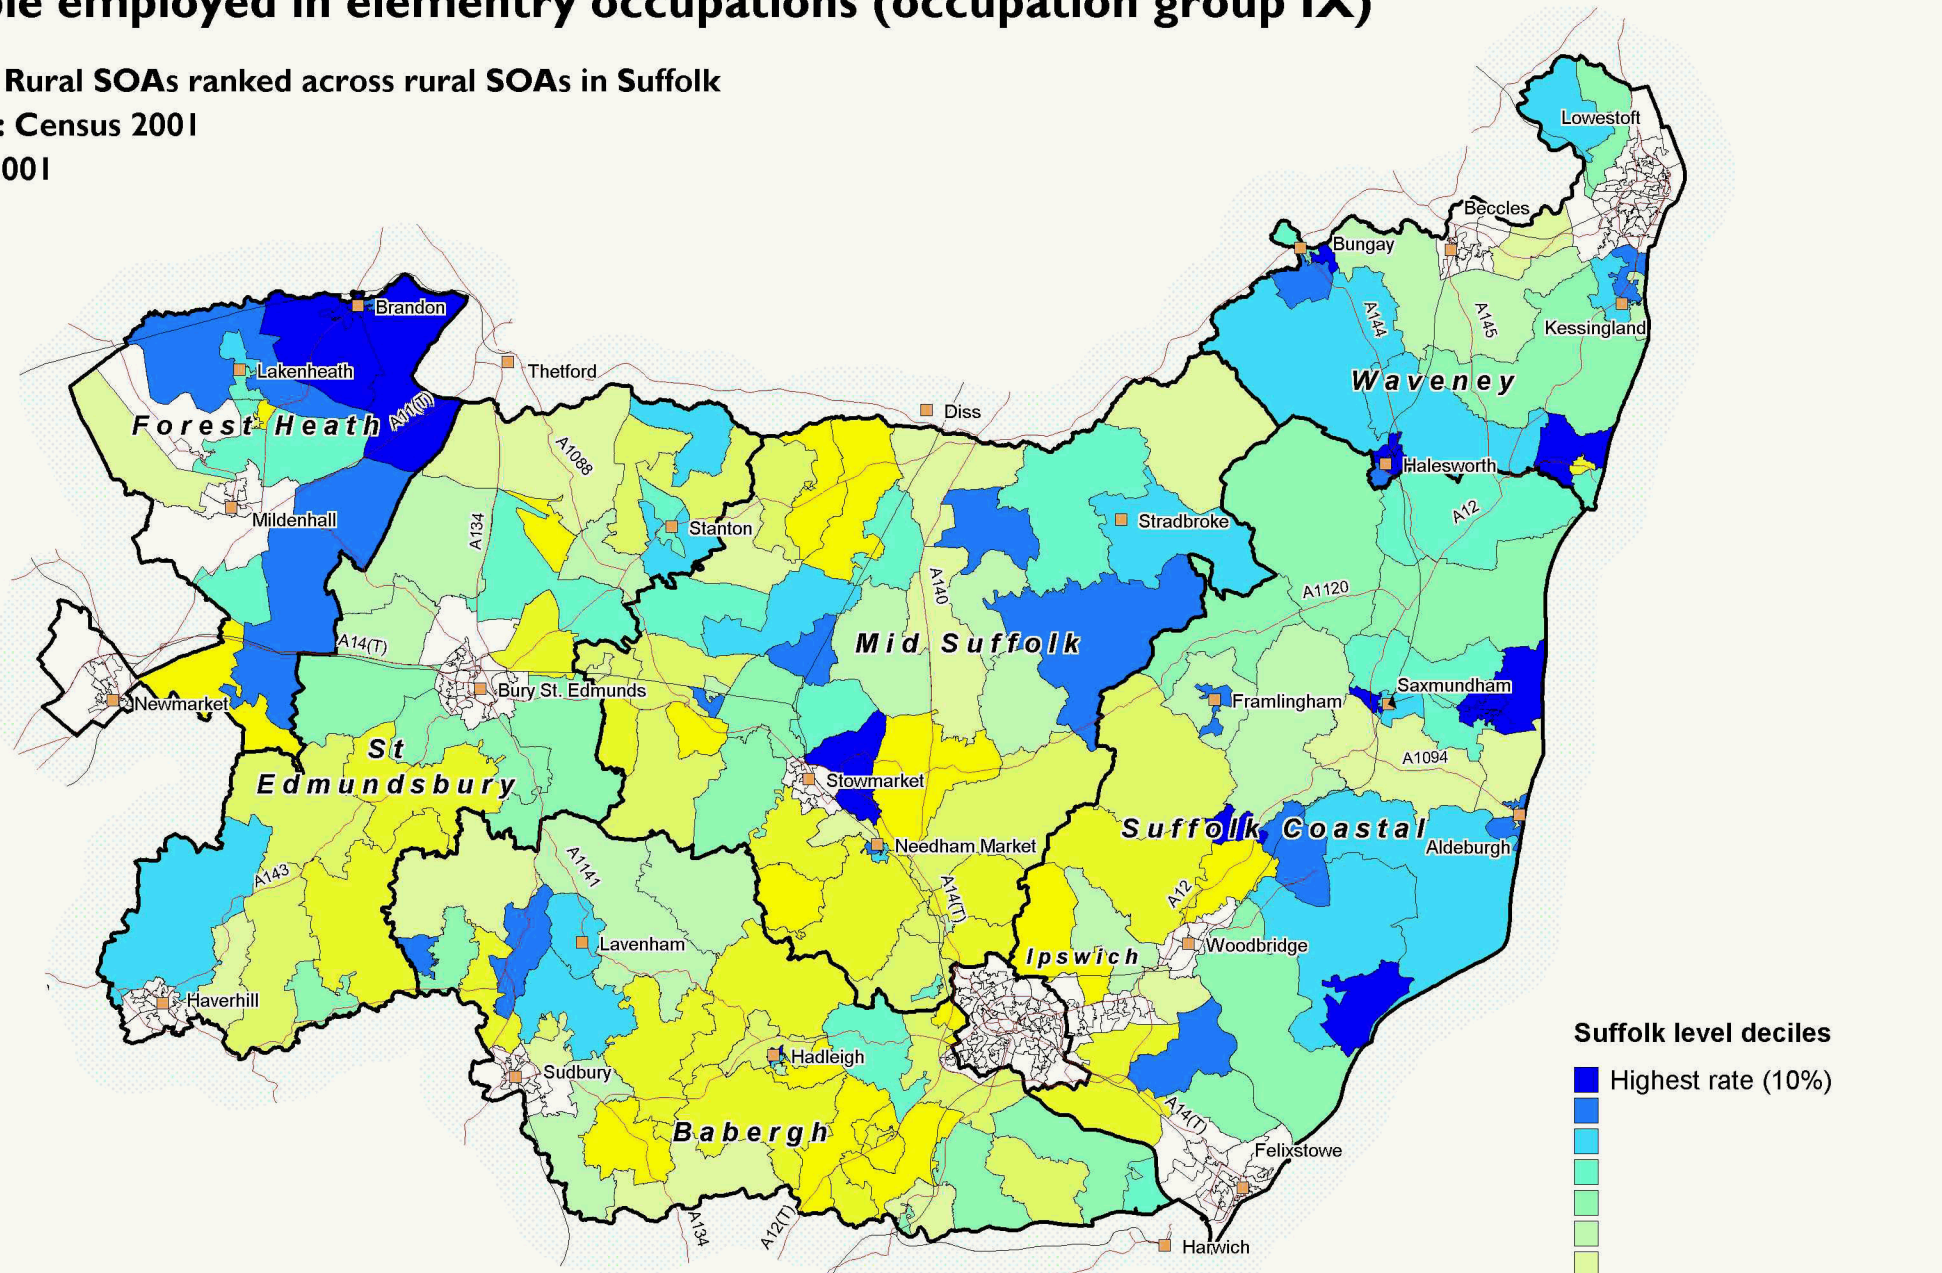

# People employed in elementary occupations (occupation group IX)

Suffolk Rural SOAs ranked across rural SOAs in Suffolk

Source: Census 2001

Date: 2001

Suffolk level deciles

■ Highest rate (10%)

■

■

■

■

■

■

■ Lowest rate (10%)

□ Missing / suppressed data

SOAs are Super Output Areas, a statistical geography developed for the Census

Source: Census 2001. Crown copyright.

Suffolk County Council Licence 100023395

Crown copyright material is reproduced with permission of the controller of HMSO.

The colours on this map show 'Suffolk level deciles', based on the ranking of areas across Suffolk