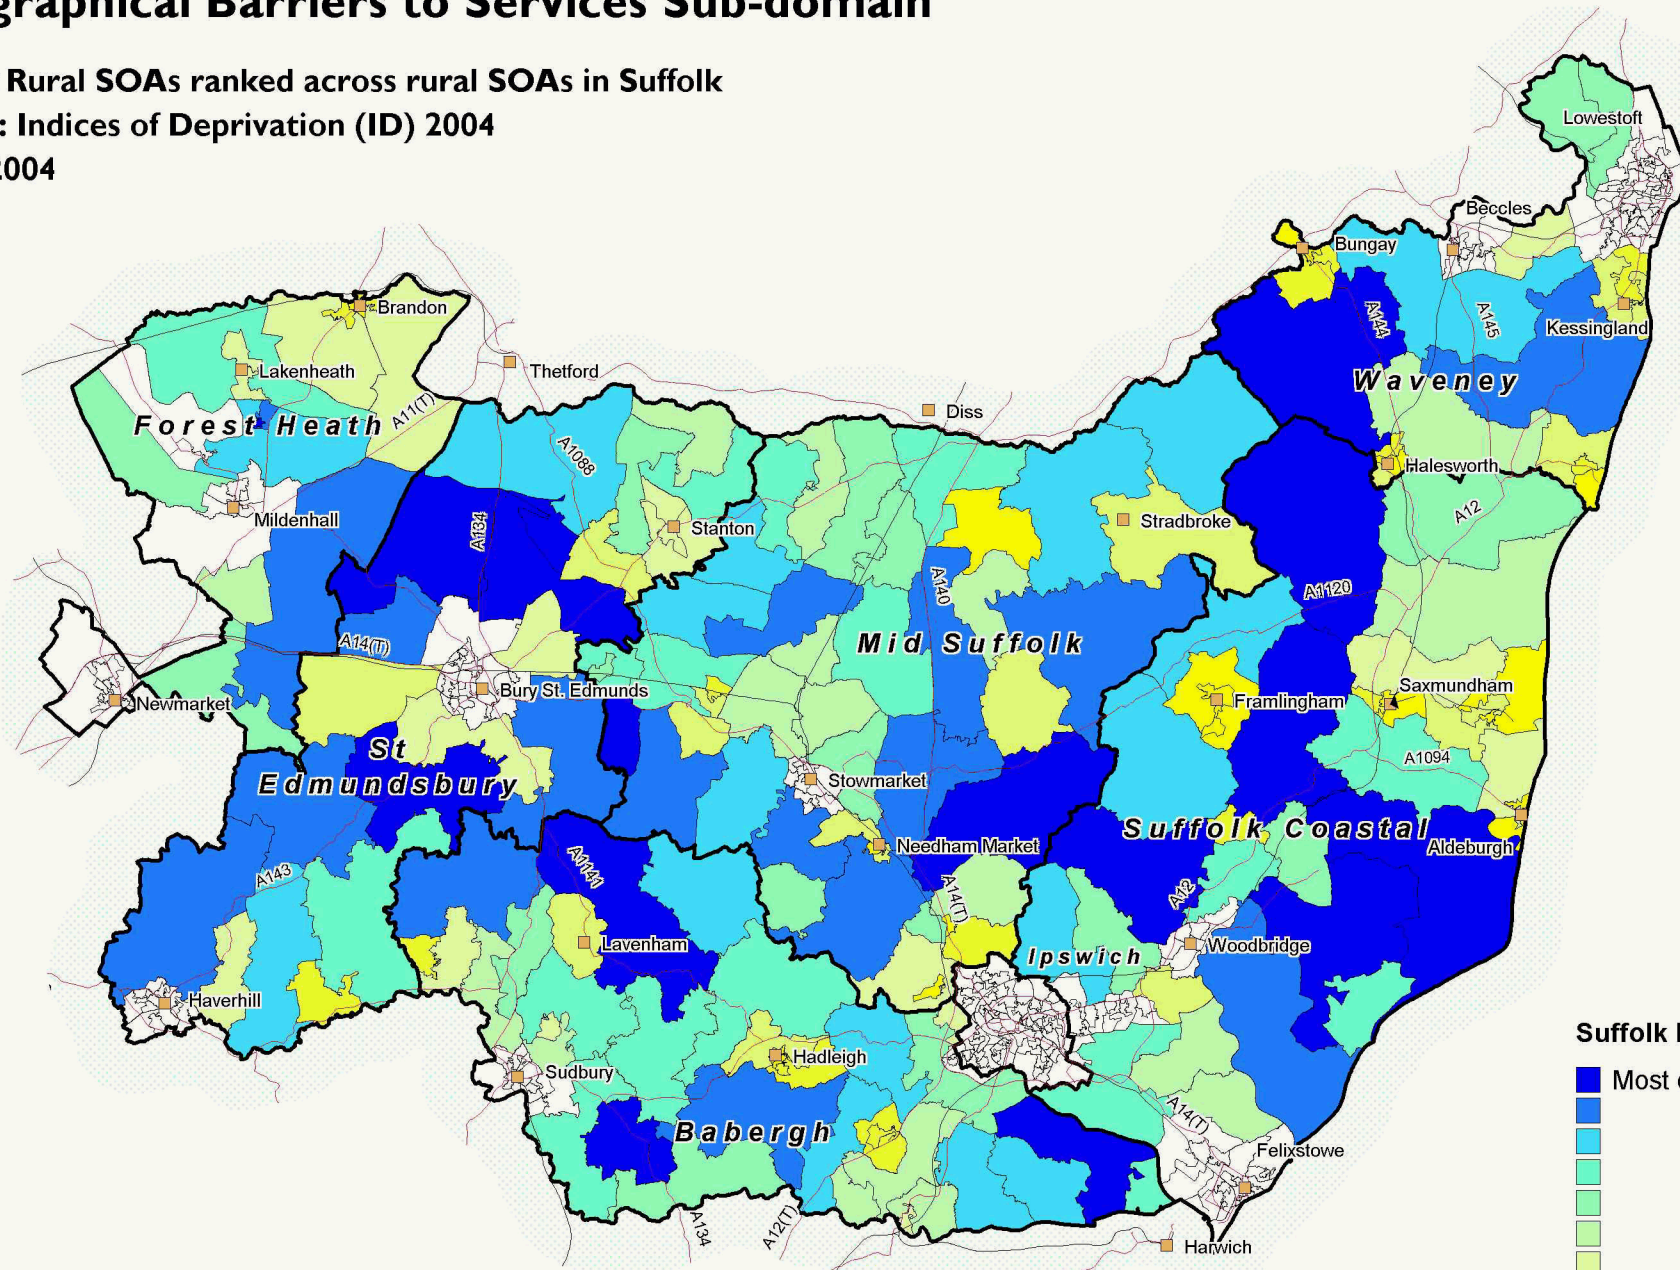

Geographical Barriers to Services Sub-domain

Suffolk Rural SOAs ranked across rural SOAs in Suffolk

Source: Indices of Deprivation (ID) 2004

Date: 2004

SOAs are Super Output Areas, a statistical geography developed for the Census

Source: Indices of Deprivation (ID) 2004: ODPM. Crown copyright.

Suffolk County Council Licence 100023395

Crown copyright material is reproduced with permission of the controller of HMSO.

The colours on this map show 'Suffolk level deciles', based on the ranking of areas across Suffolk