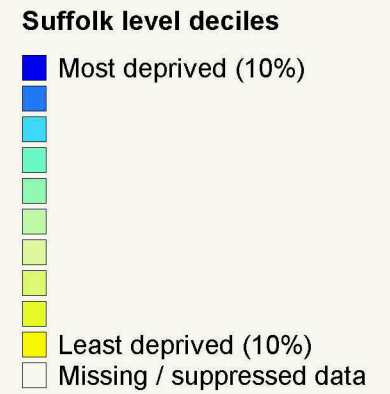

Geographical Barriers to Services Sub-domain

Suffolk Rural SOAs ranked across rural SOAs in Suffolk

Source: Indices of Deprivation (ID) 2004

Date: 2004

SOAs are Super Output Areas, a statistical geography developed for the Census