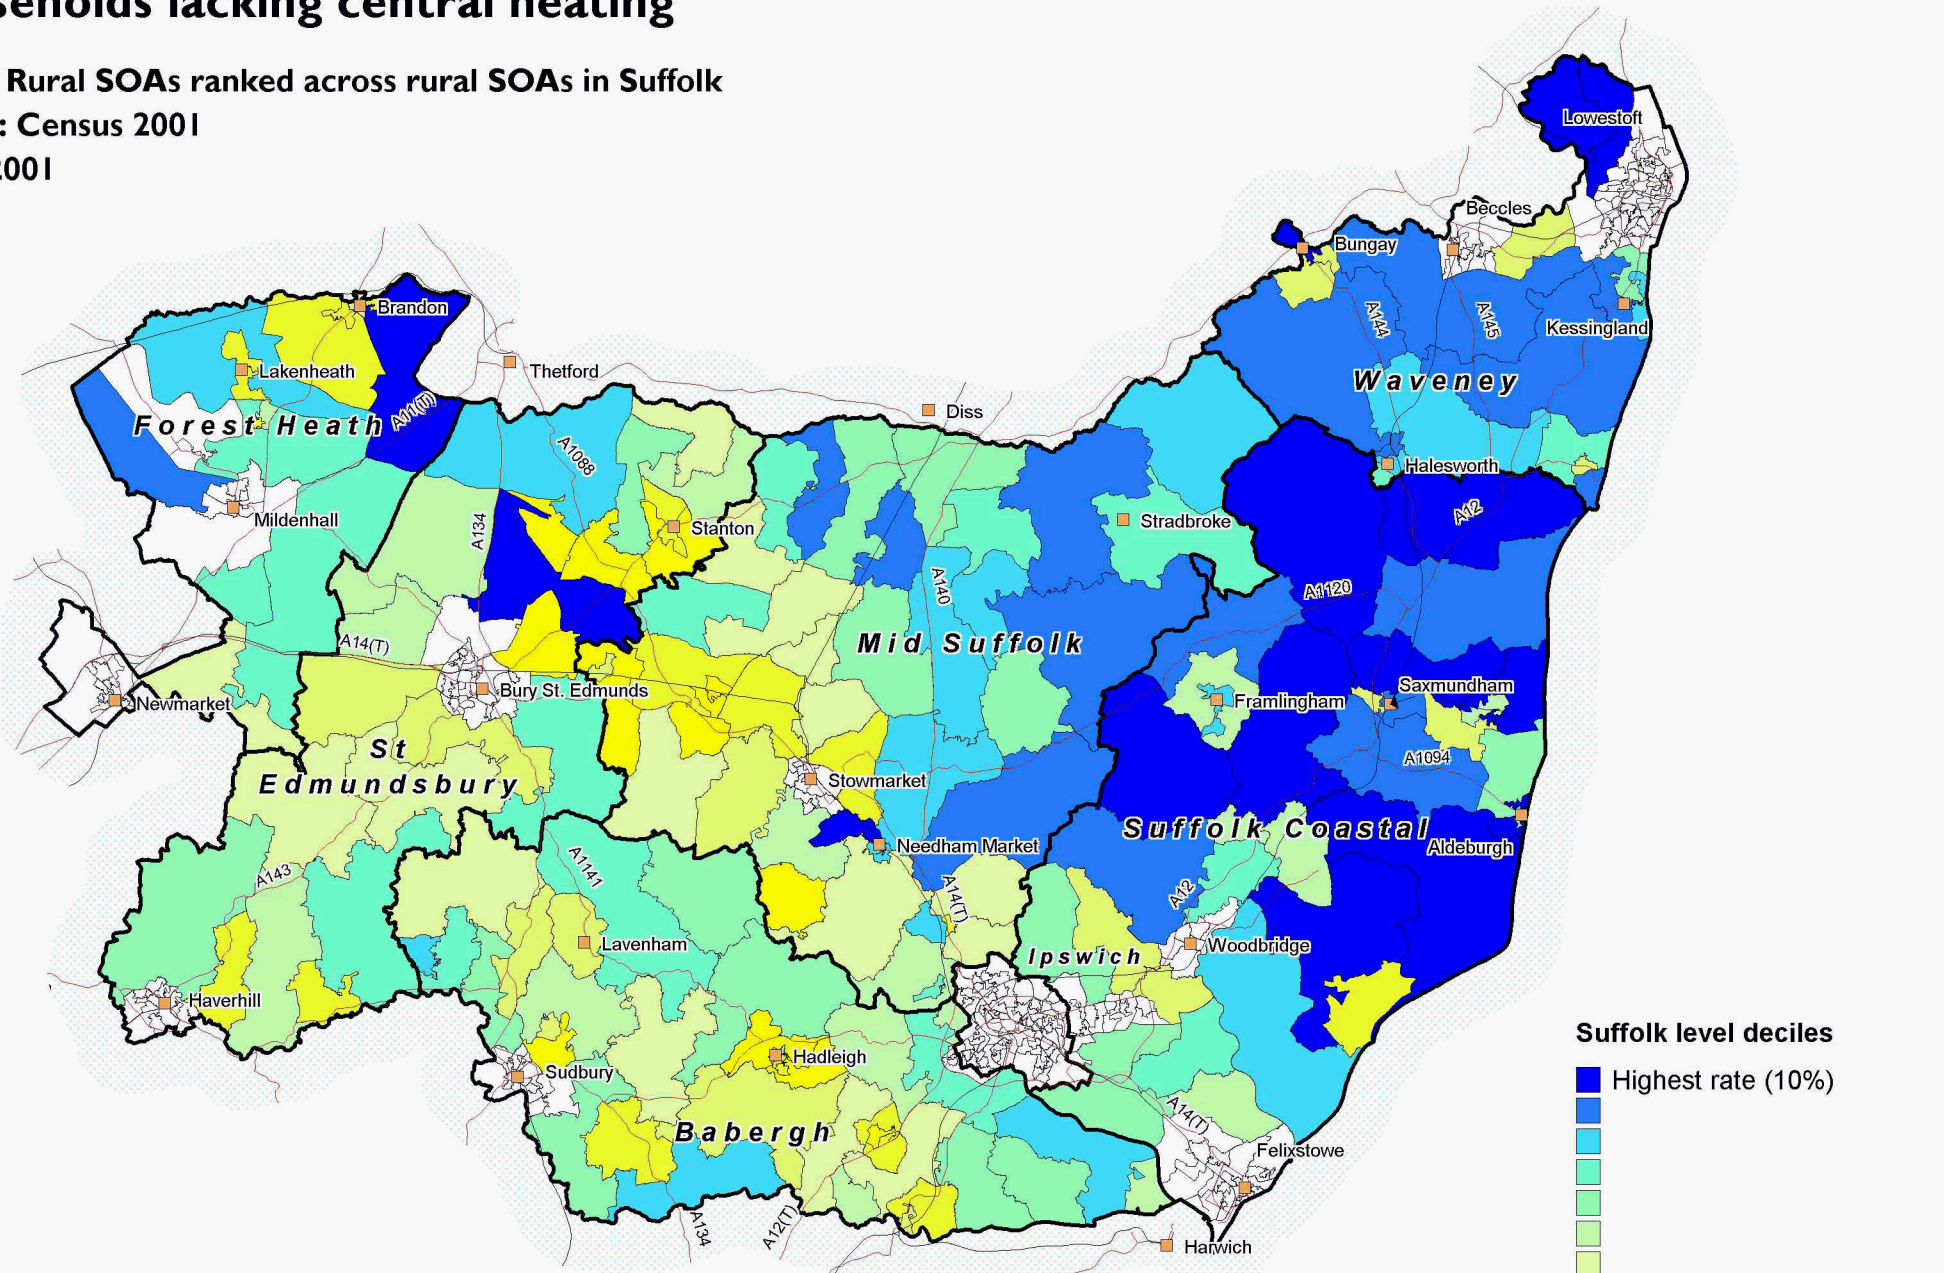

Households lacking central heating

Suffolk Rural SOAs ranked across rural SOAs in Suffolk

Source: Census 2001

Date: 2001

SOAs are Super Output Areas, a statistical geography developed for the Census

Source: Census 2001. Crown copyright.

Suffolk County Council Licence 100023395

Crown copyright material is reproduced with permission of the controller of HMSO.

The colours on this map show 'Suffolk level deciles', based on the ranking of areas across Suffolk