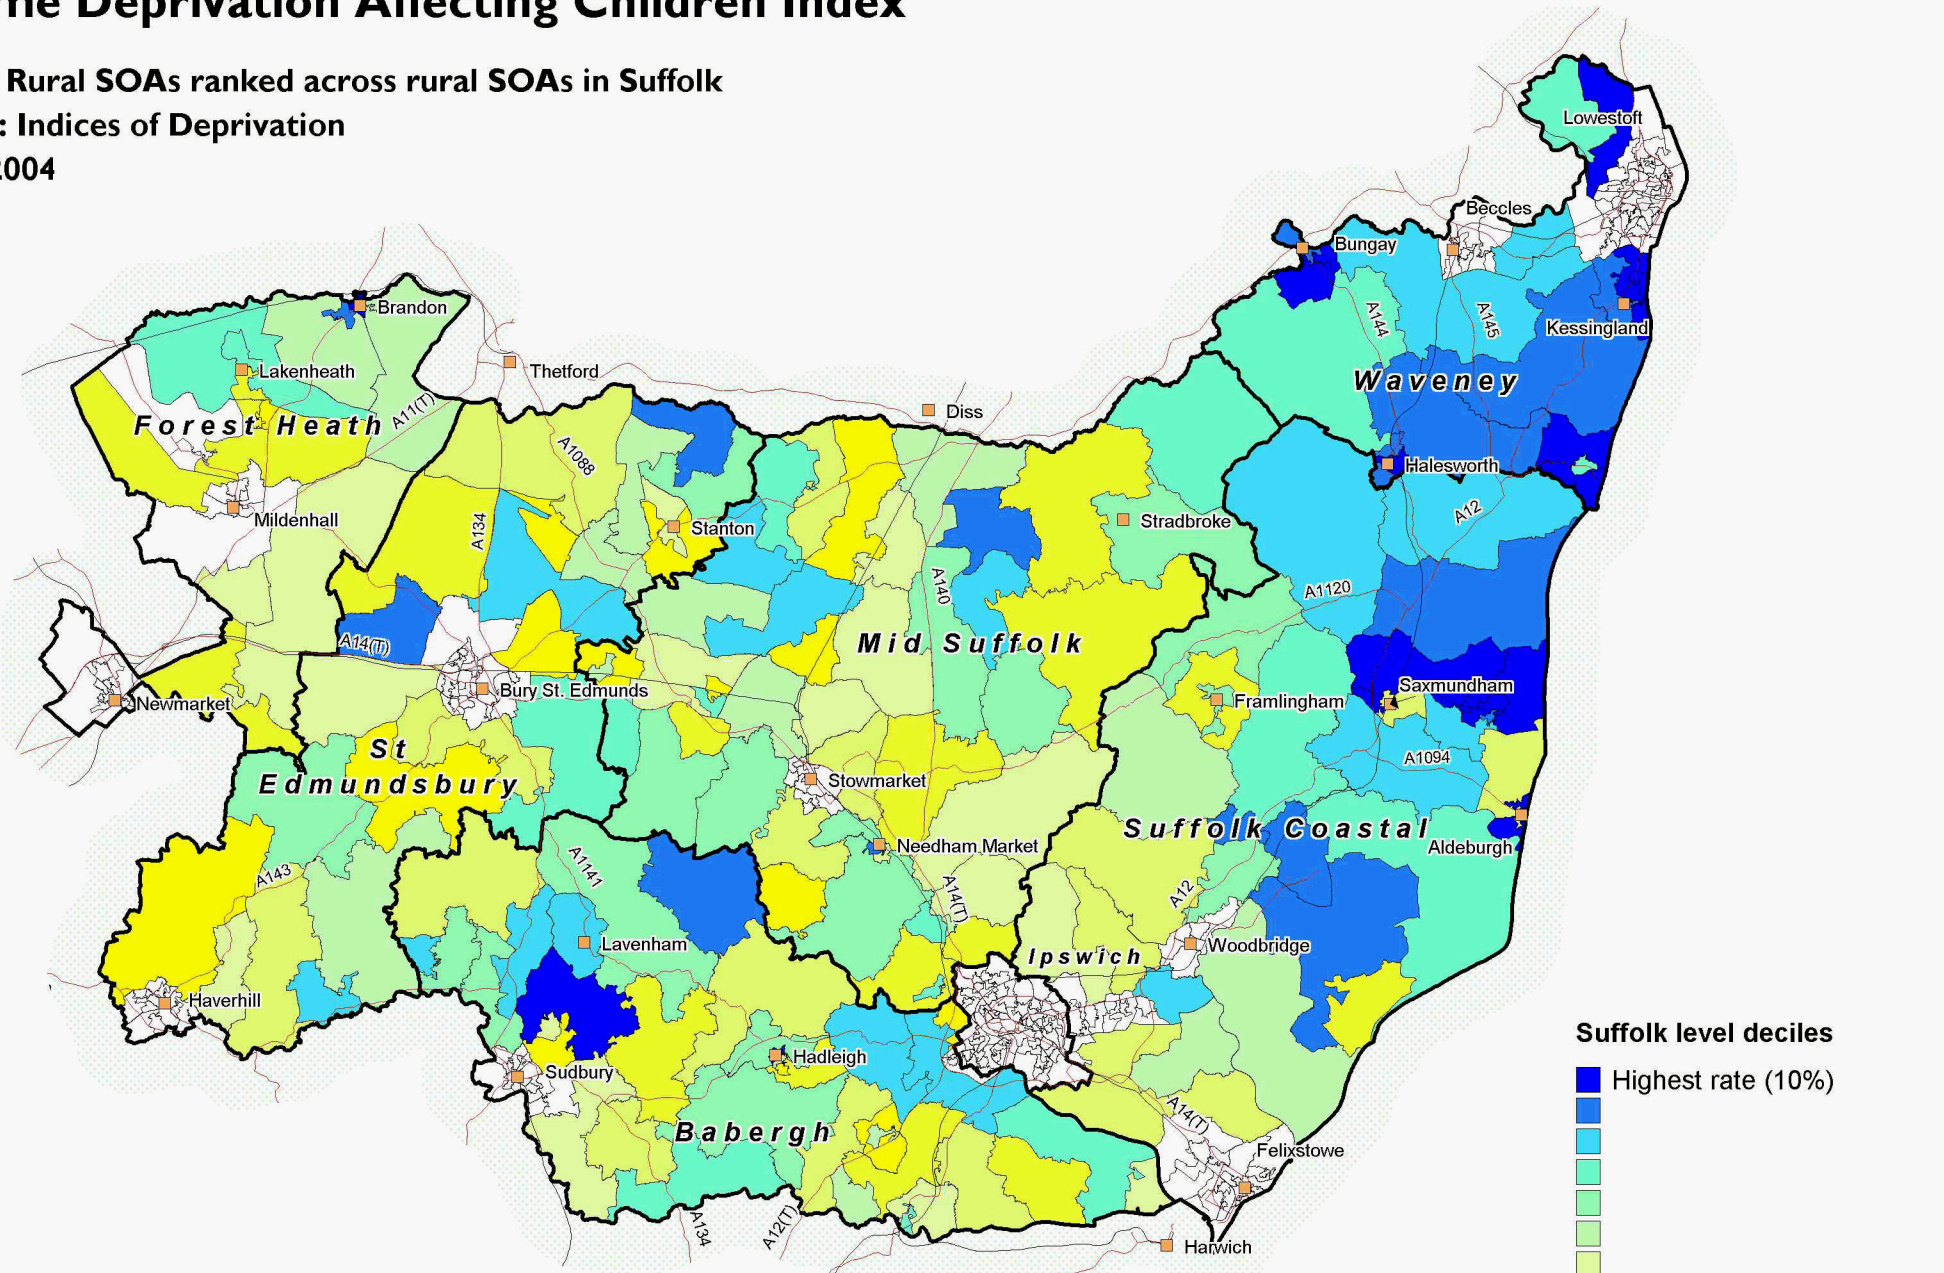

Income Deprivation Affecting Children Index

Suffolk Rural SOAs ranked across rural SOAs in Suffolk

Source: Indices of Deprivation

Date: 2004

SOAs are Super Output Areas, a statistical geography developed for the Census

Source: Indices of Deprivation. Crown copyright.

Suffolk County Council Licence 100023395

Crown copyright material is reproduced with permission of the controller of HMSO.

The colours on this map show 'Suffolk level deciles', based on the ranking of areas across Suffolk