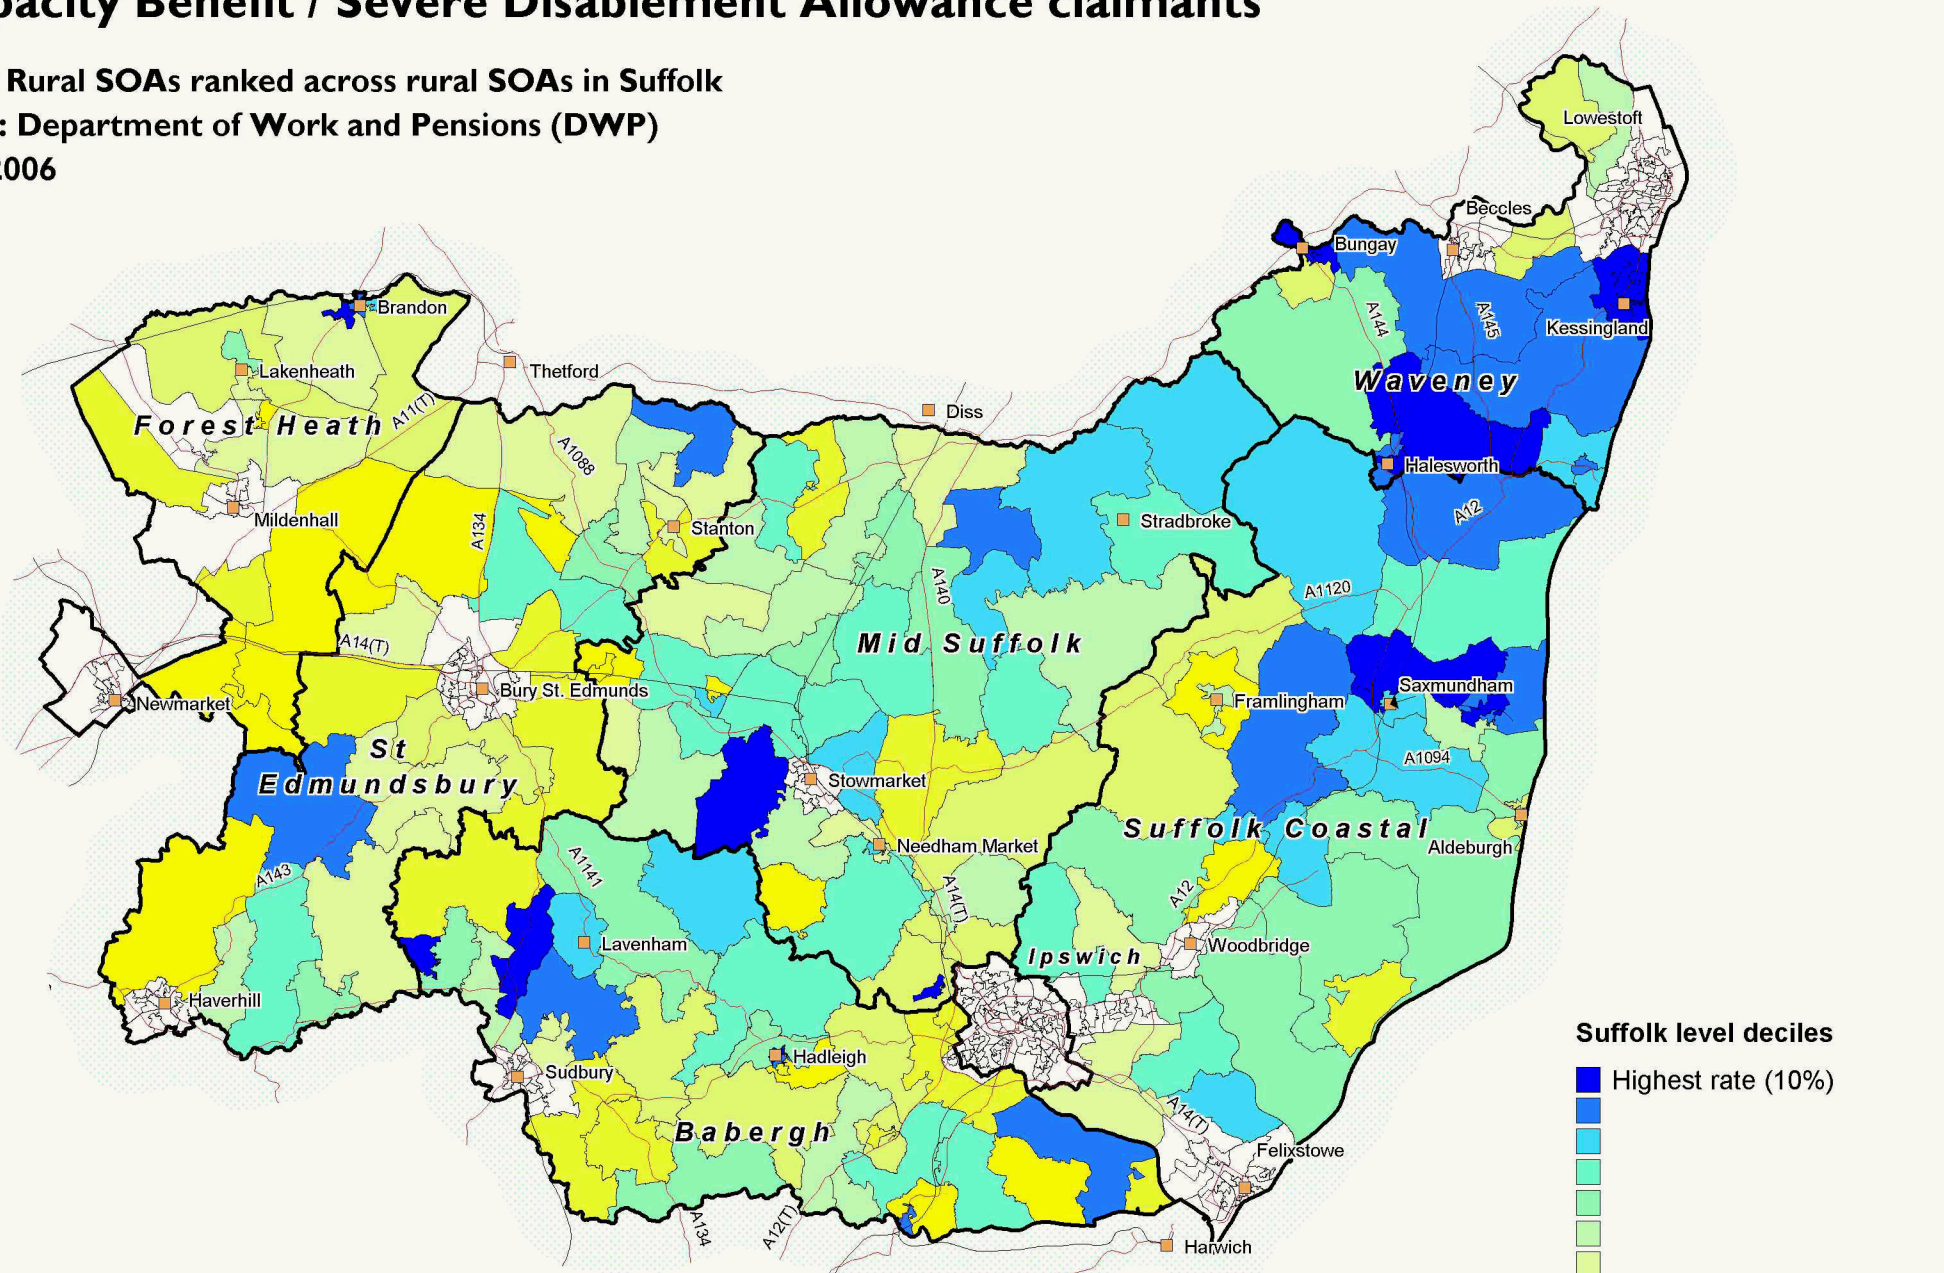

Incapacity Benefit / Severe Disablement Allowance claimants

Suffolk Rural SOAs ranked across rural SOAs in Suffolk

Source: Department of Work and Pensions (DWP)

Date: 2006

Suffolk level deciles

■ Highest rate (10%)

■

■

■

■

■

■

■

■ Lowest rate (10%)

□ Missing / suppressed data

SOAs are Super Output Areas, a statistical geography developed for the Census

Source: Department of Work and Pensions (DWP). Crown copyright.

Suffolk County Council Licence 100023395

Crown copyright material is reproduced with permission of the controller of HMSO.

The colours on this map show 'Suffolk level deciles', based on the ranking of areas across Suffolk

Produced by Oxford Consultants for Social Inclusion, www.oci.co.uk, September 2007