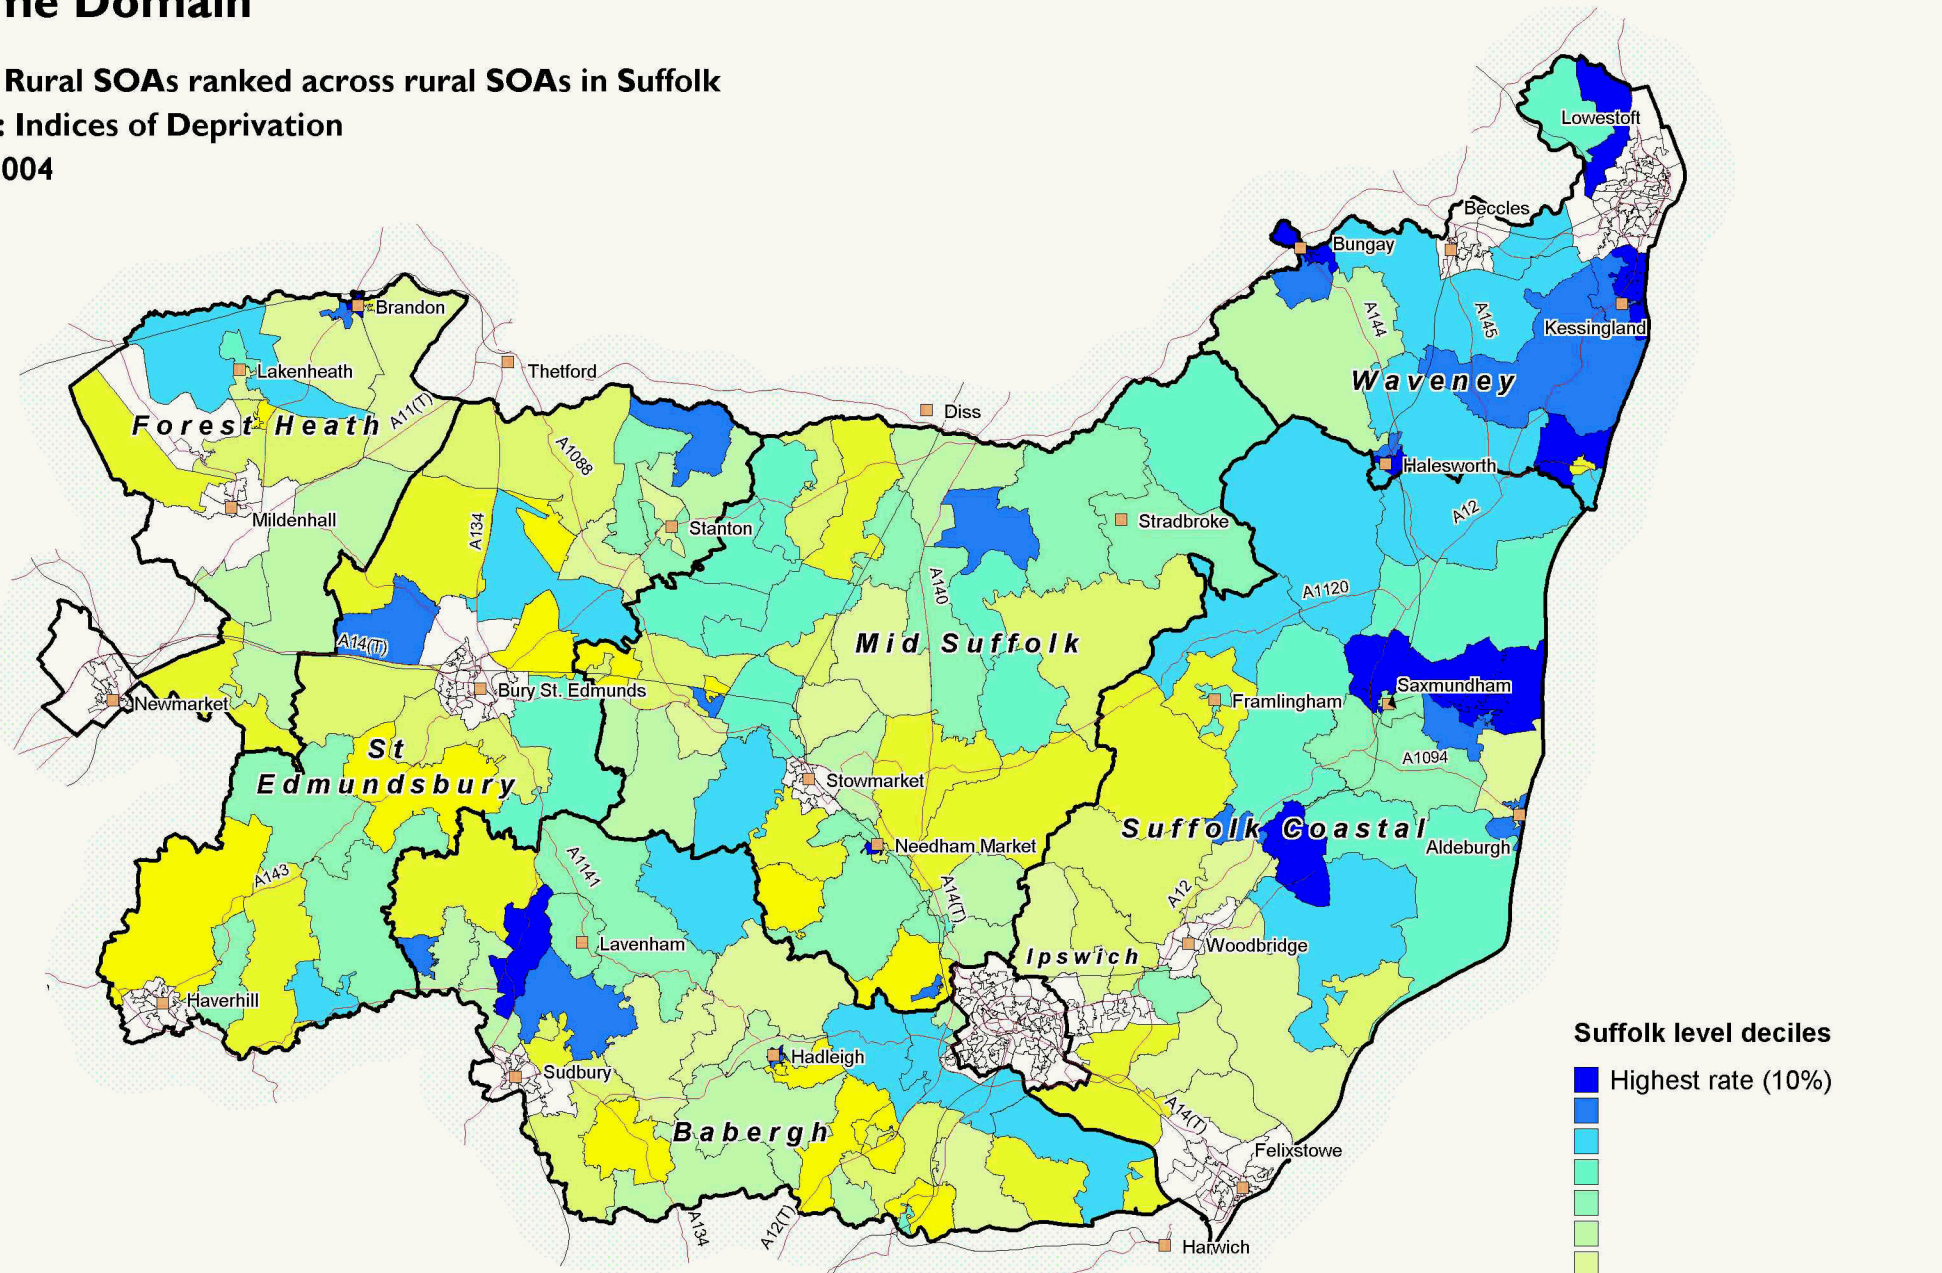

Income Domain

Suffolk Rural SOAs ranked across rural SOAs in Suffolk

Source: Indices of Deprivation

Date: 2004

SOAs are Super Output Areas, a statistical geography developed for the Census

Source: Indices of Deprivation. Crown copyright.

Suffolk County Council Licence 100023395

Crown copyright material is reproduced with permission of the controller of HMSO.

The colours on this map show 'Suffolk level deciles', based on the ranking of areas across Suffolk