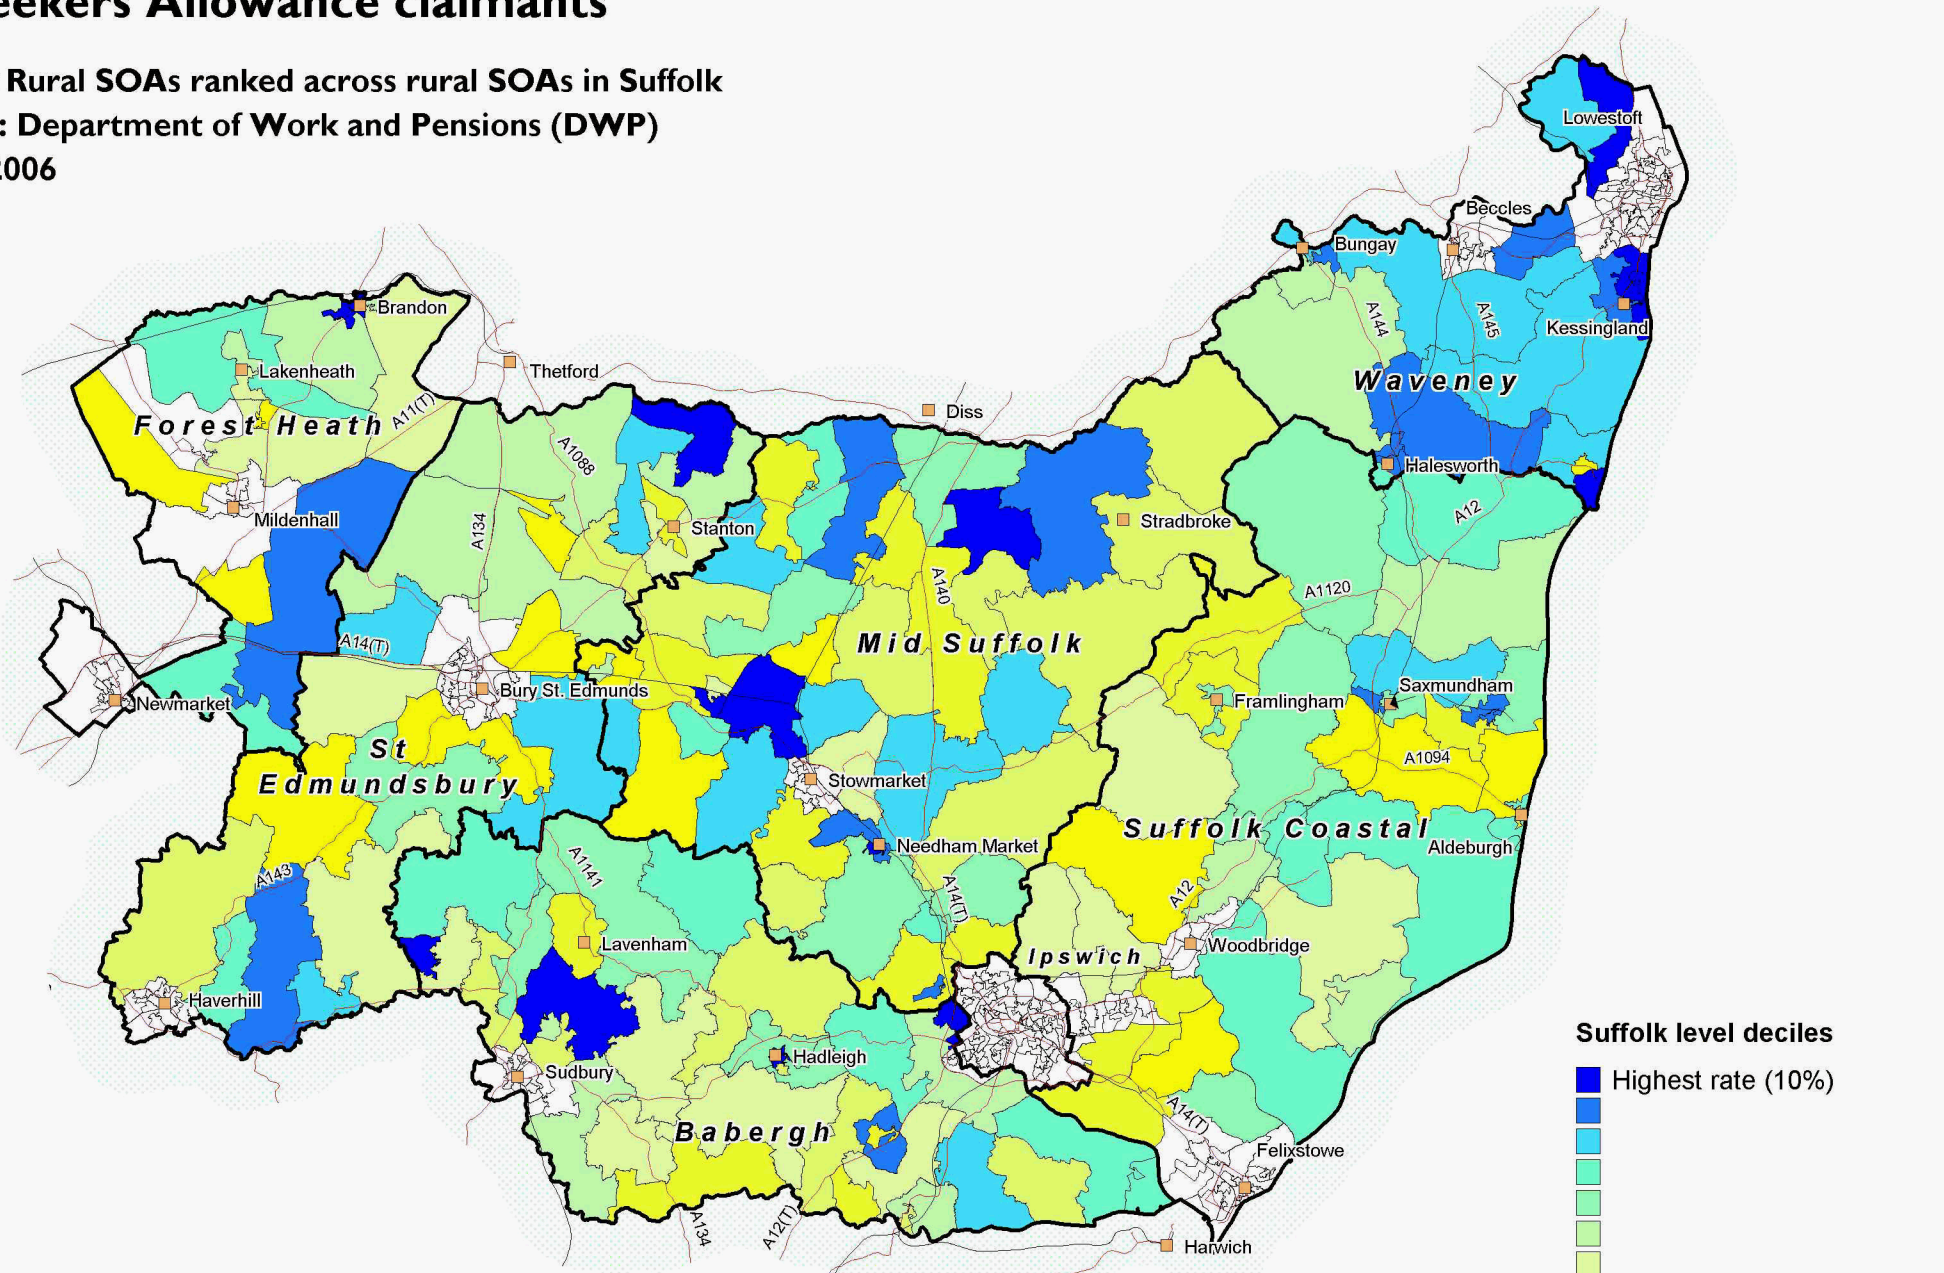

Jobseekers Allowance claimants

Suffolk Rural SOAs ranked across rural SOAs in Suffolk

Source: Department of Work and Pensions (DWP)

Date: 2006

SOAs are Super Output Areas, a statistical geography developed for the Census

Source: Department of Work and Pensions (DWP). Crown copyright.

Suffolk County Council Licence 100023395

Crown copyright material is reproduced with permission of the controller of HMSO.

The colours on this map show 'Suffolk level deciles', based on the ranking of areas across Suffolk