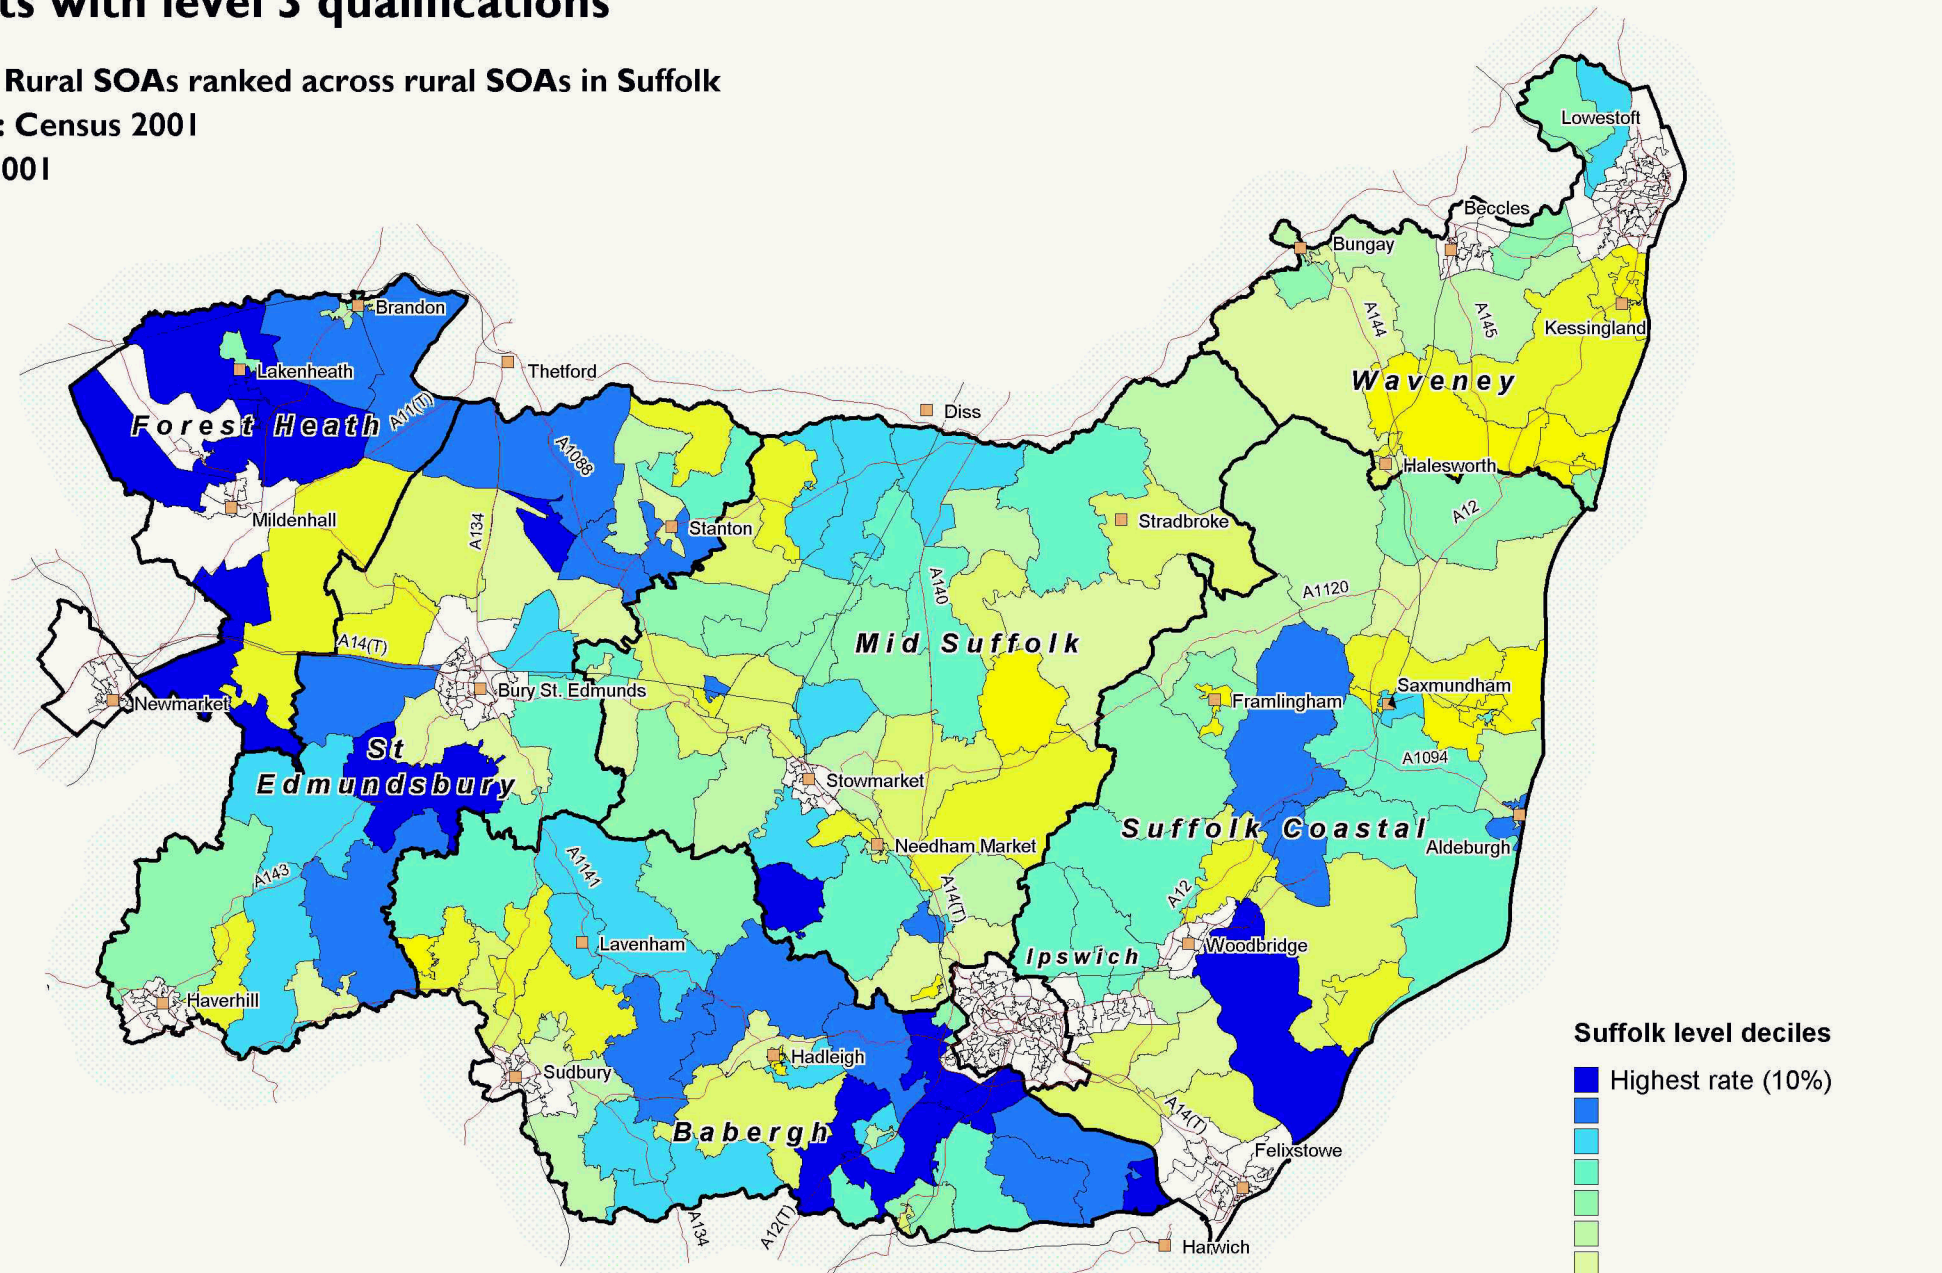

# Adults with level 3 qualifications

Suffolk Rural SOAs ranked across rural SOAs in Suffolk

Source: Census 2001

Date: 2001

SOAs are Super Output Areas, a statistical geography developed for the Census

Source: Census 2001. Crown copyright.

Suffolk County Council Licence 100023395

Crown copyright material is reproduced with permission of the controller of HMSO.

The colours on this map show 'Suffolk level deciles', based on the ranking of areas across Suffolk