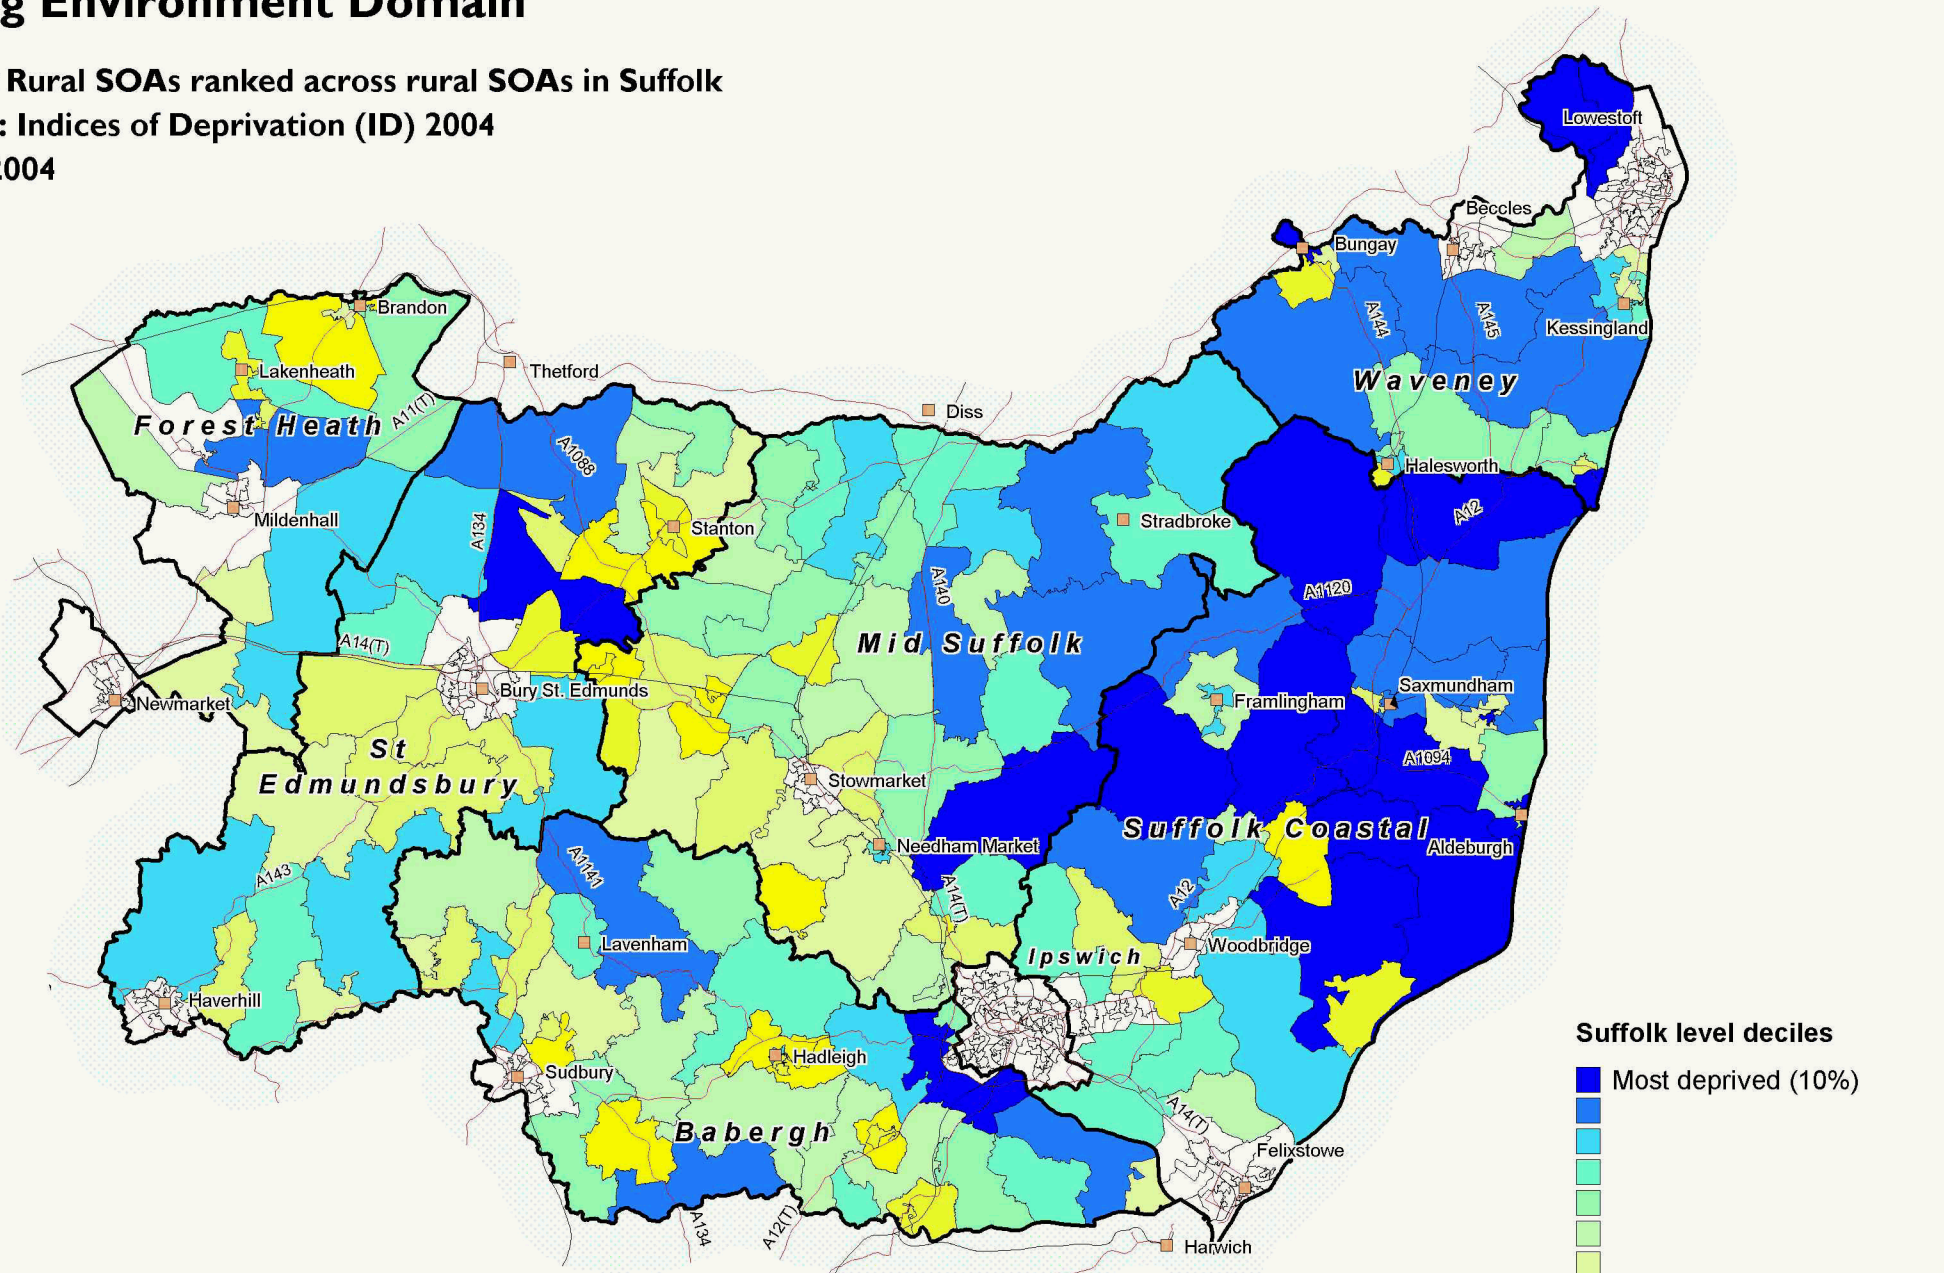

Living Environment Domain

Suffolk Rural SOAs ranked across rural SOAs in Suffolk

Source: Indices of Deprivation (ID) 2004

Date: 2004

SOAs are Super Output Areas, a statistical geography developed for the Census

Source: Indices of Deprivation (ID) 2004: ODPM. Crown copyright.

Suffolk County Council Licence 100023395

Crown copyright material is reproduced with permission of the controller of HMSO.

The colours on this map show 'Suffolk level deciles', based on the ranking of areas across Suffolk