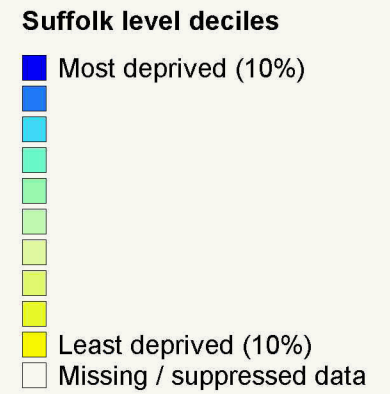

Living Environment Domain

Suffolk Rural SOAs ranked across rural SOAs in Suffolk

Source: Indices of Deprivation (ID) 2004

Date: 2004

SOAs are Super Output Areas, a statistical geography developed for the Census