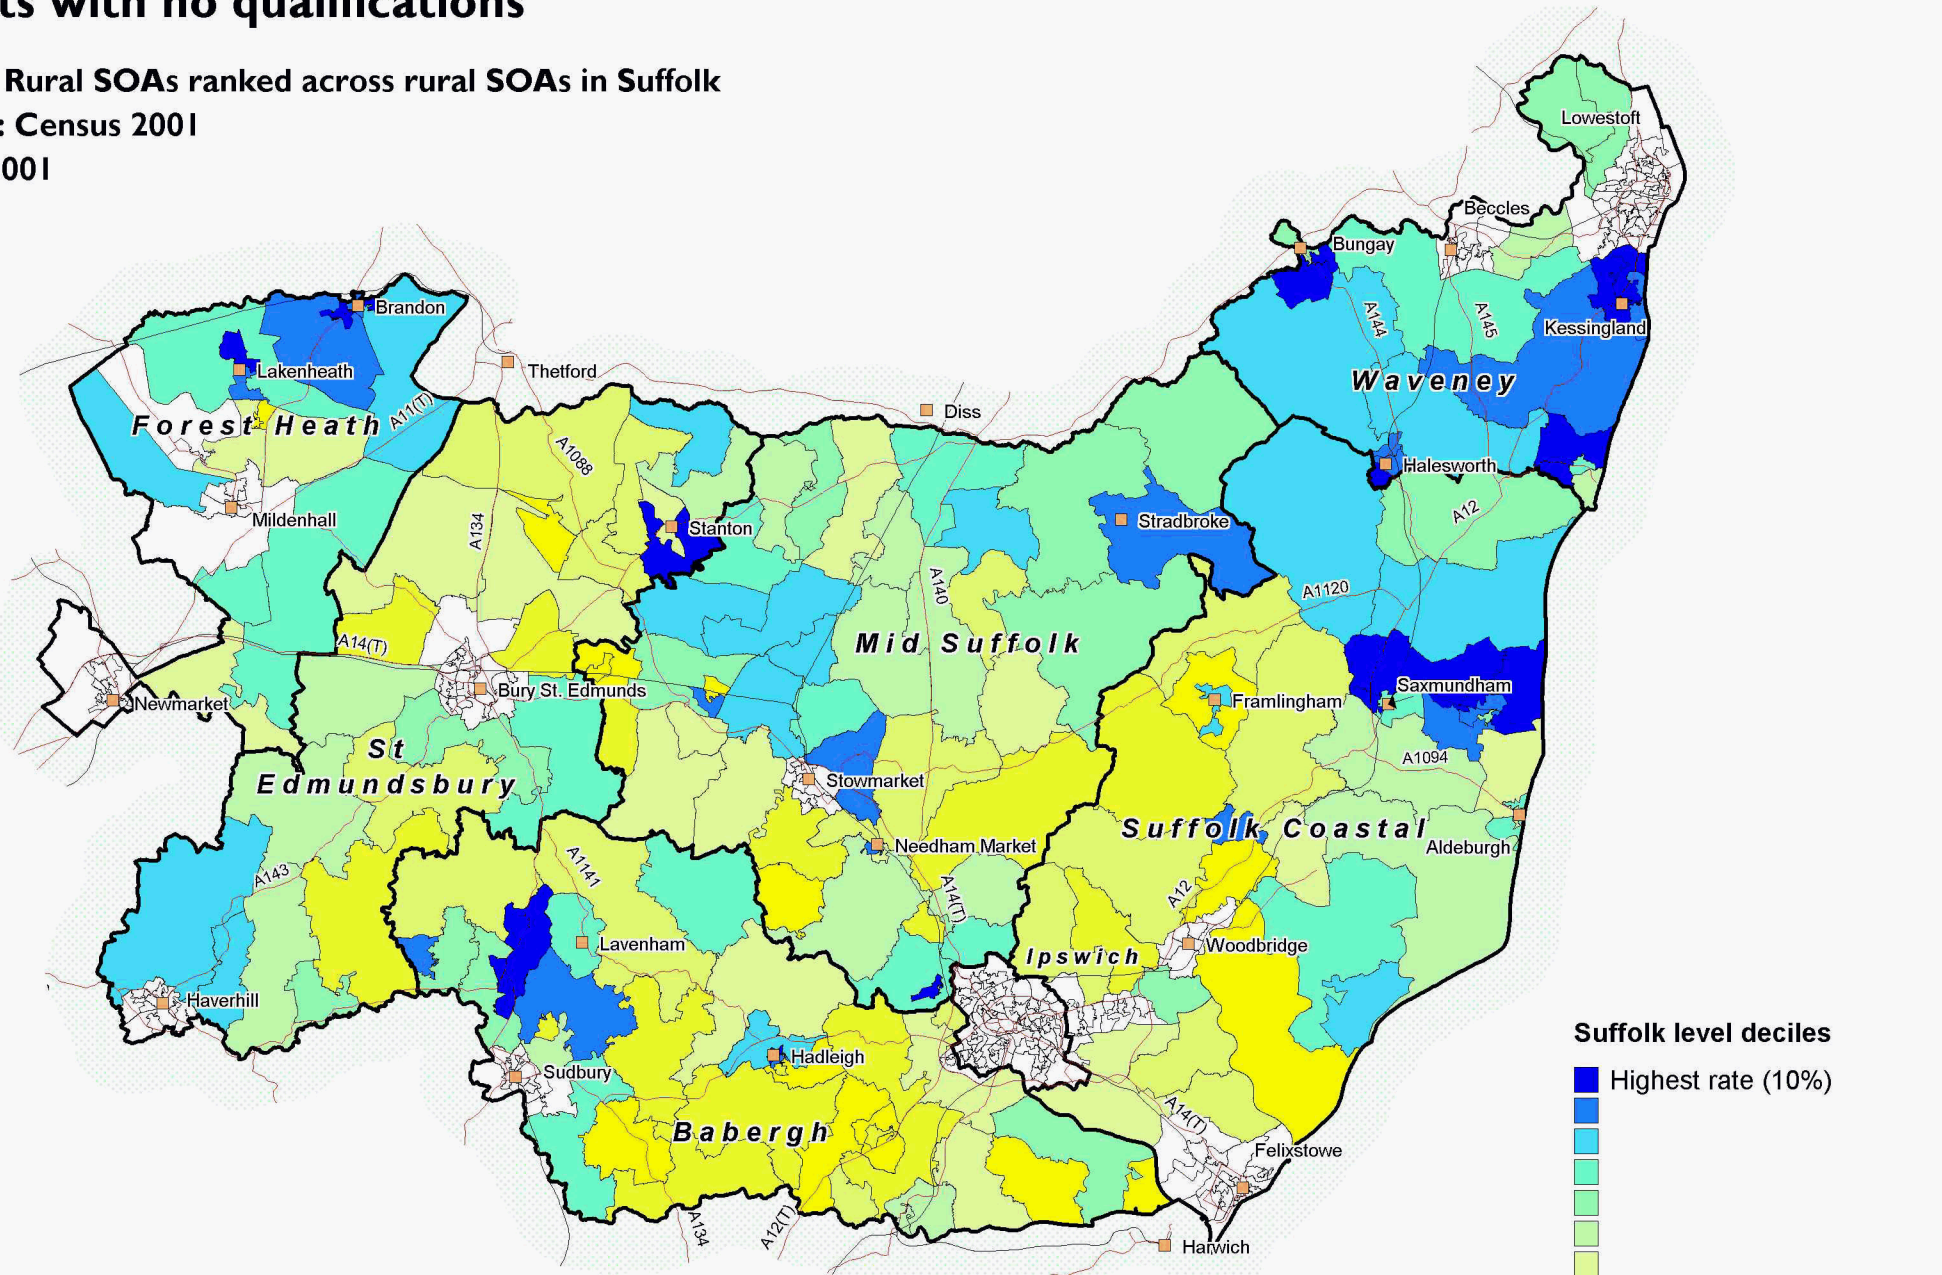

# Adults with no qualifications

Suffolk Rural SOAs ranked across rural SOAs in Suffolk

Source: Census 2001

Date: 2001

Suffolk level deciles

- Highest rate (10%)
- 
- 
- 
- 
- Lowest rate (10%)
- Missing / suppressed data

SOAs are Super Output Areas, a statistical geography developed for the Census

Source: Census 2001. Crown copyright.

Suffolk County Council Licence 100023395

Crown copyright material is reproduced with permission of the controller of HMSO.

The colours on this map show 'Suffolk level deciles', based on the ranking of areas across Suffolk

Produced by Oxford Consultants for Social Inclusion, [www.oci.co.uk](http://www.oci.co.uk), September 2007