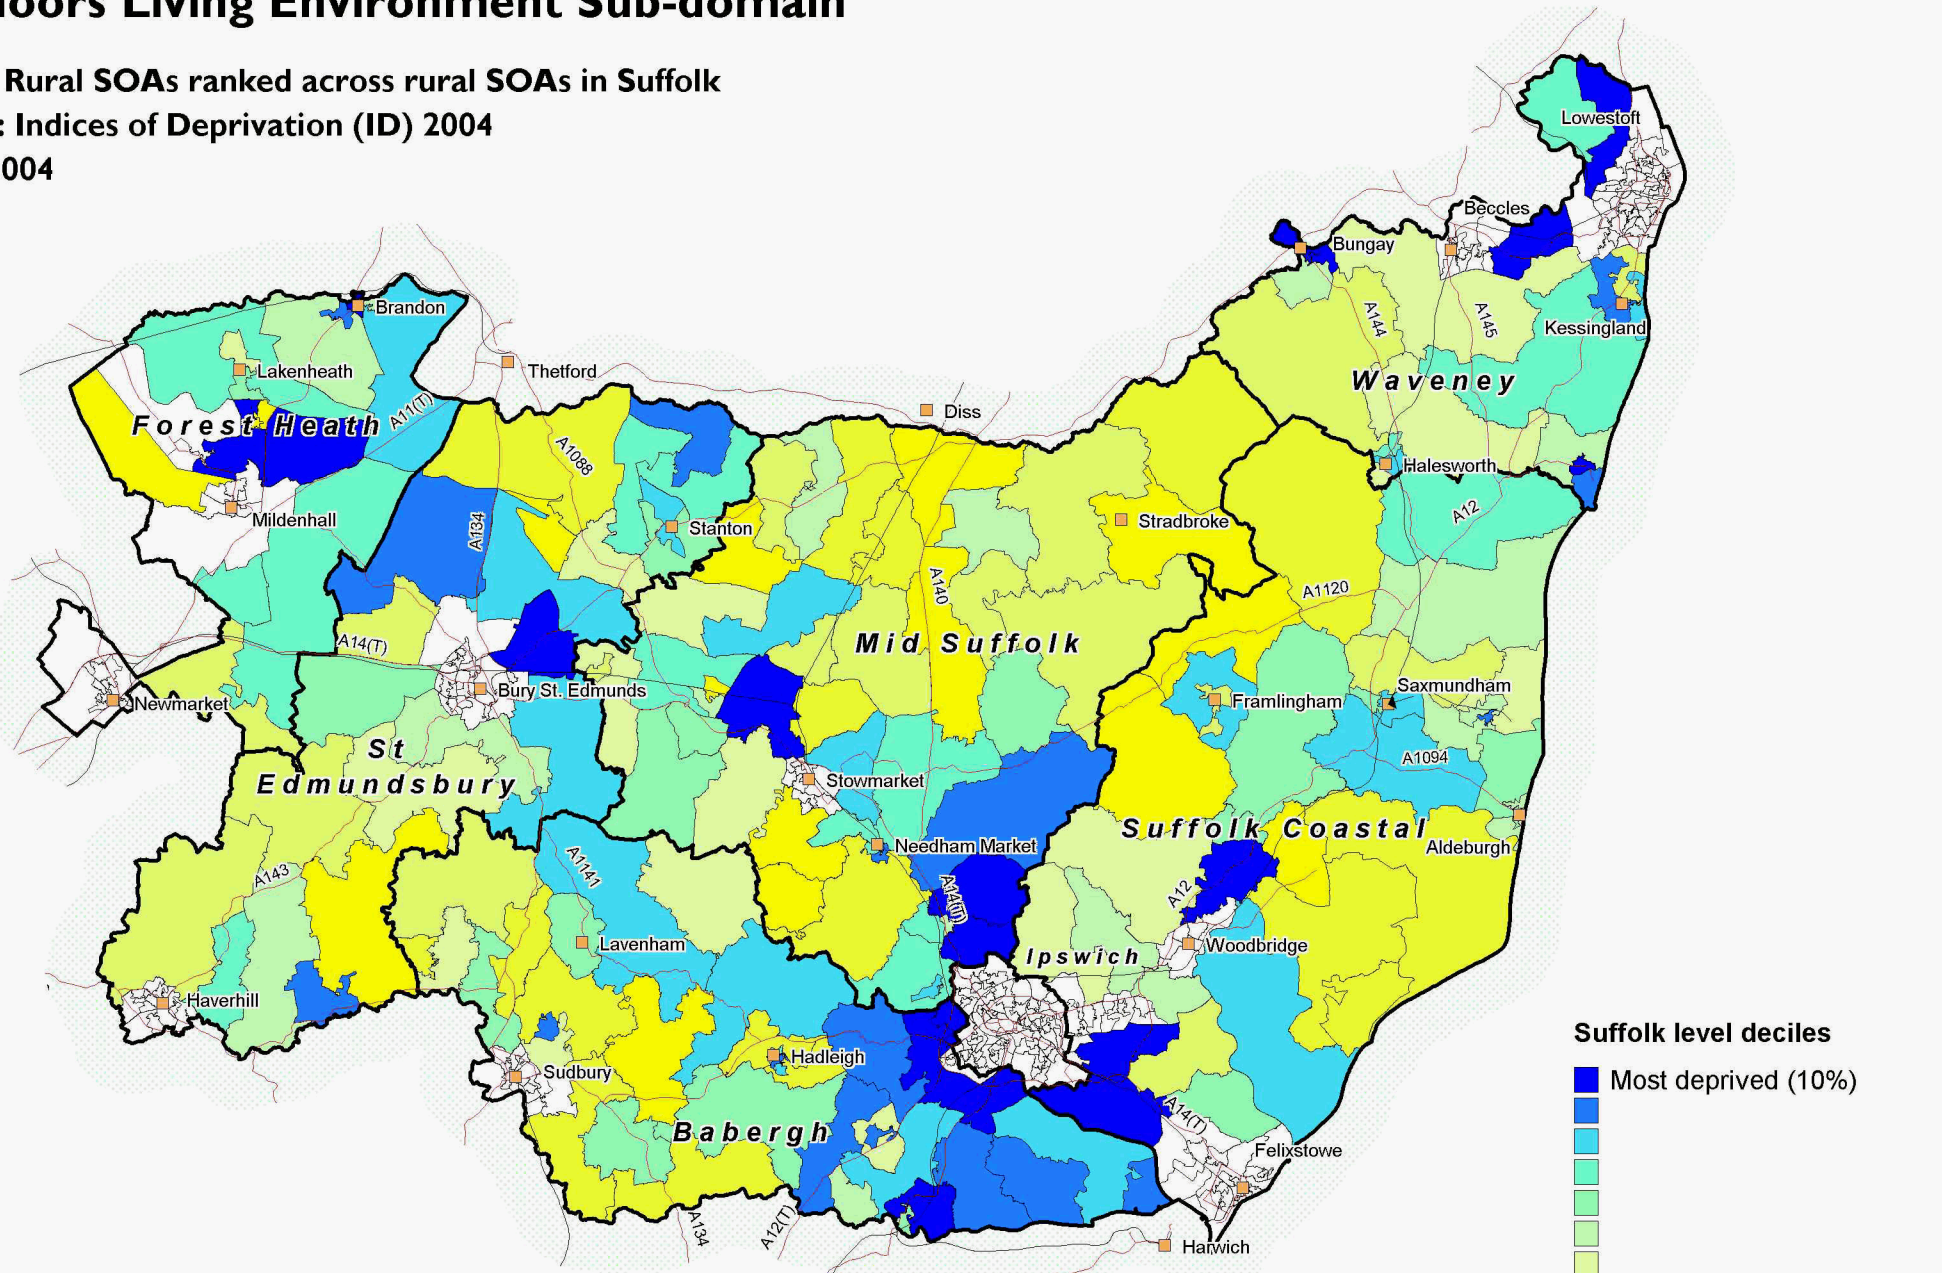

# Outdoors Living Environment Sub-domain

Suffolk Rural SOAs ranked across rural SOAs in Suffolk

Source: Indices of Deprivation (ID) 2004

Date: 2004

SOAs are Super Output Areas, a statistical geography developed for the Census

Source: Indices of Deprivation (ID) 2004: ODPM. Crown copyright.

Suffolk County Council Licence 100023395

Crown copyright material is reproduced with permission of the controller of HMSO.

The colours on this map show 'Suffolk level deciles', based on the ranking of areas across Suffolk