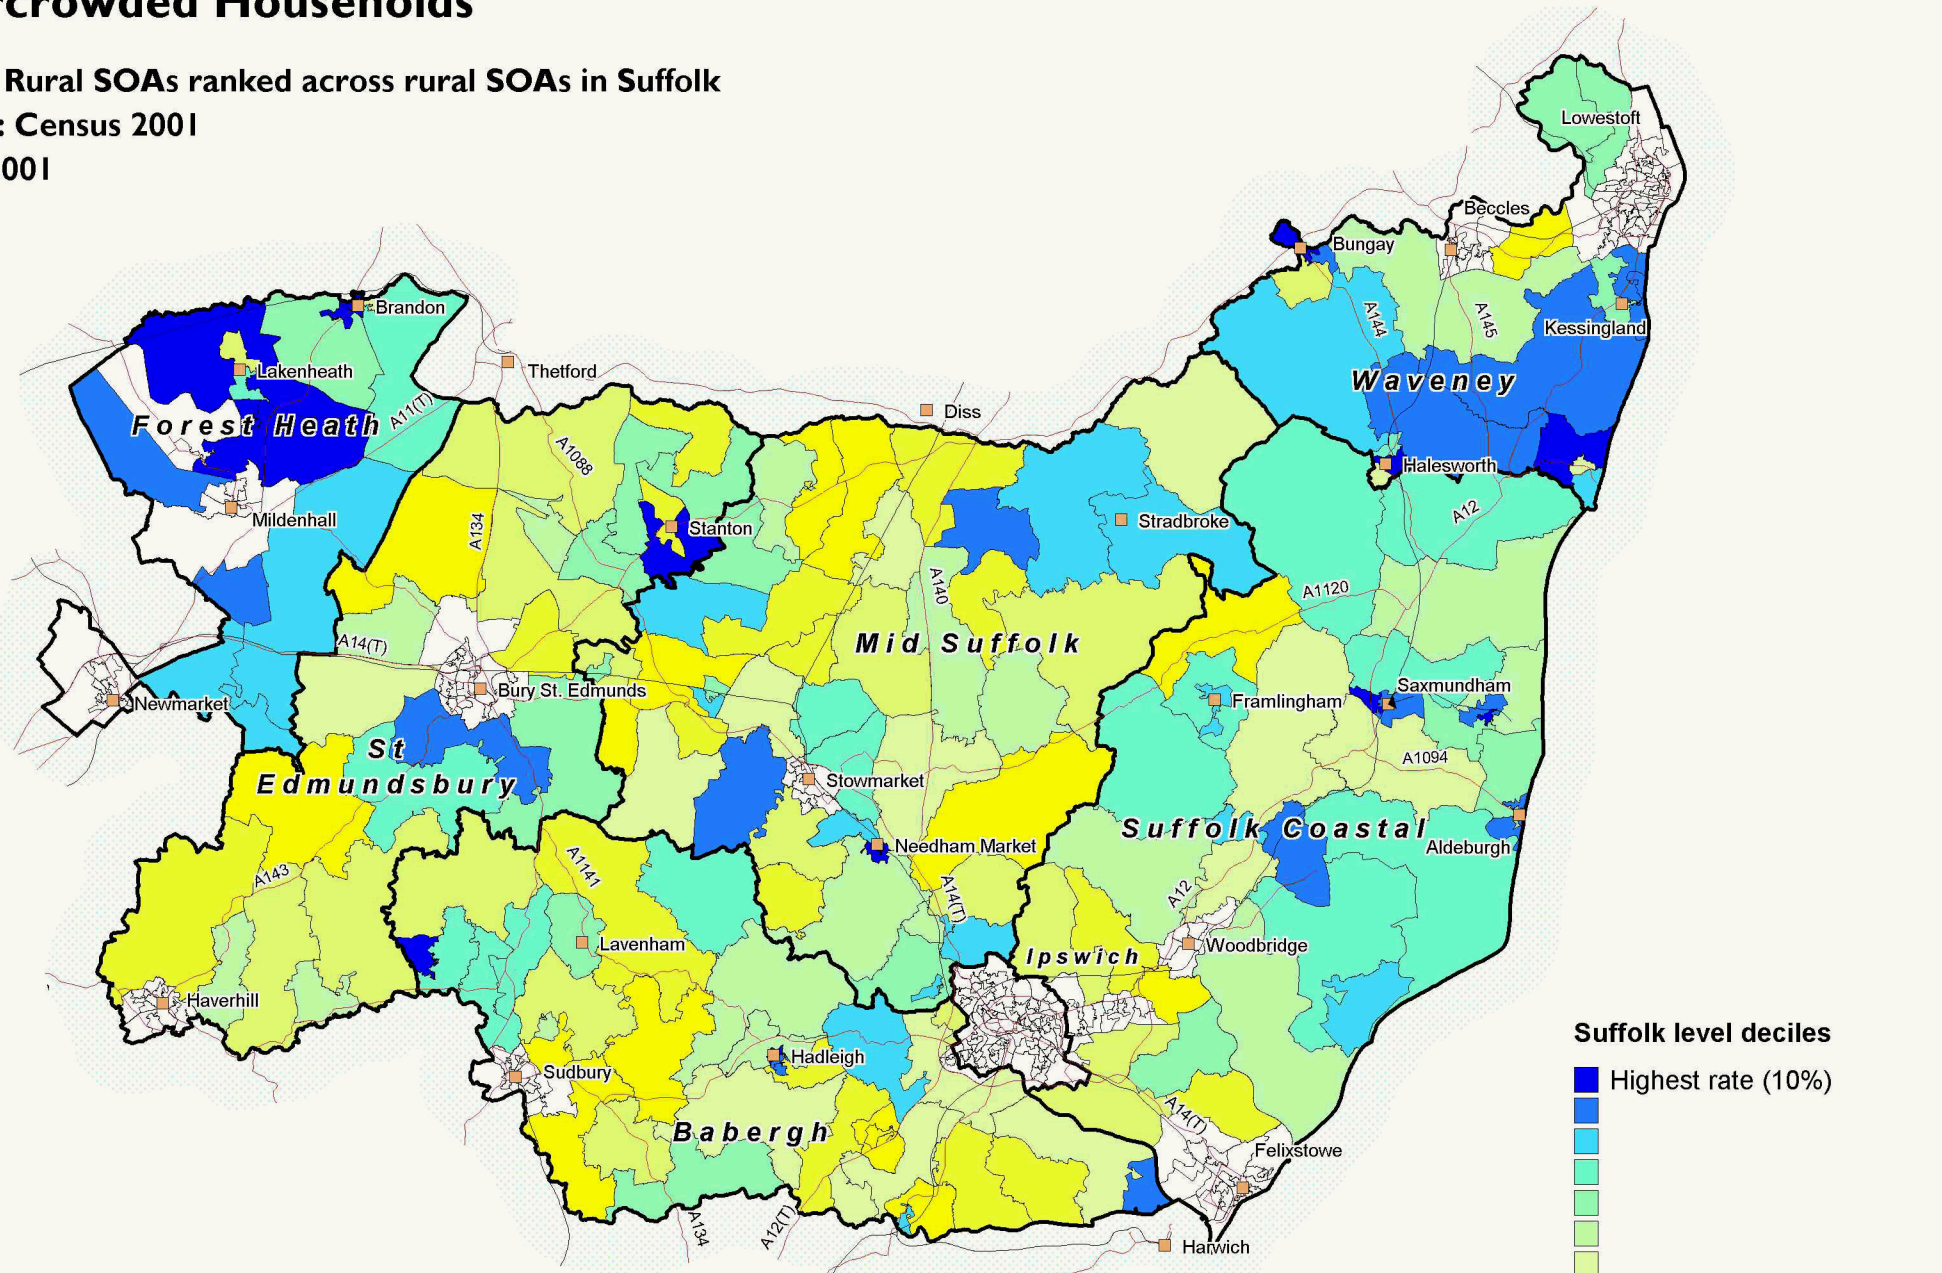

Overcrowded Households

Suffolk Rural SOAs ranked across rural SOAs in Suffolk

Source: Census 2001

Date: 2001

SOAs are Super Output Areas, a statistical geography developed for the Census

Source: Census 2001. Crown copyright.

Suffolk County Council Licence 100023395

Crown copyright material is reproduced with permission of the controller of HMSO.

The colours on this map show 'Suffolk level deciles', based on the ranking of areas across Suffolk